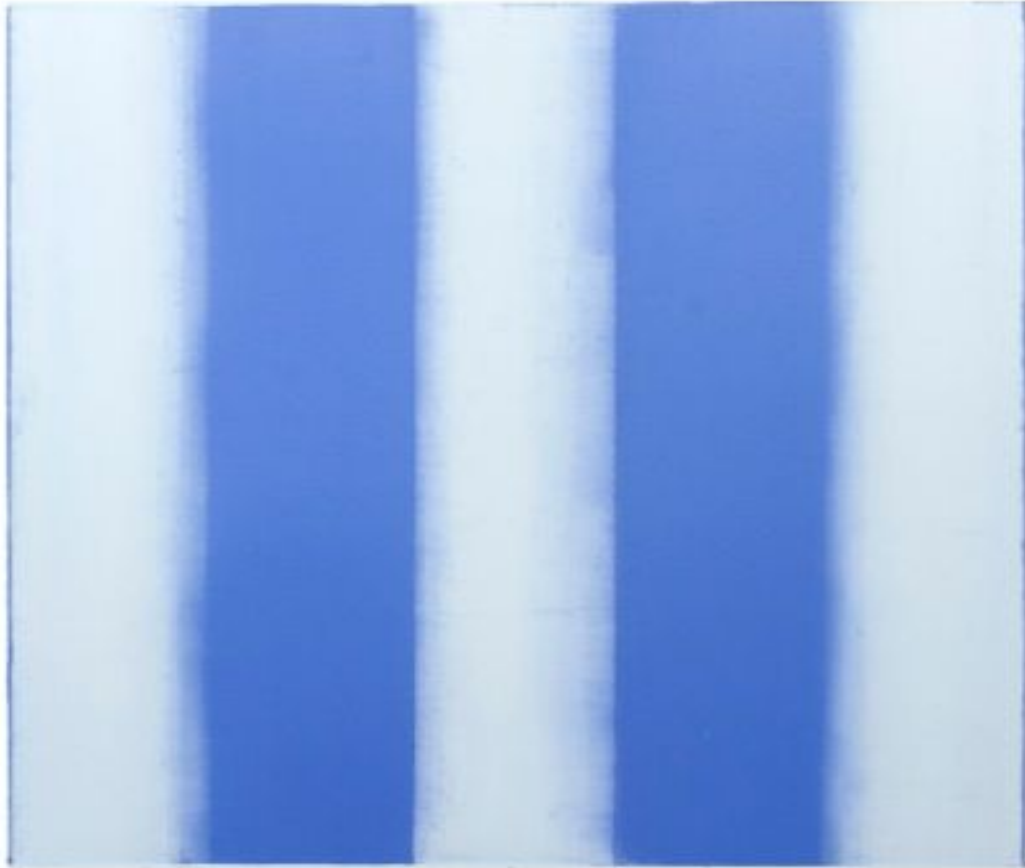

ROBISCHON

BETTY MERKEN, *STRIPES, BLUE* #10-15-12
Oil monotype on Rives BFK paper, 20 x 23 in. (50.8 x 58.4 cm)
MER013