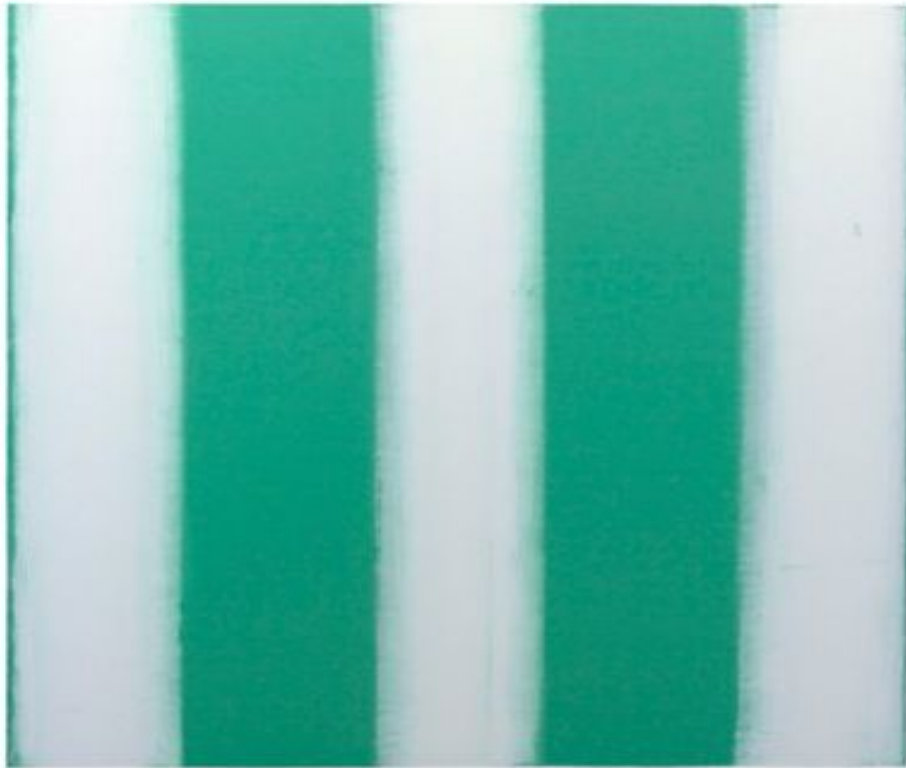

ROBISCHON

BETTY MERKEN, *STRIPES*, MINT #07-15-19
Oil monotype on Rives BFK paper, 20 x 23 in. (50.8 x 58.4 cm)
MER023