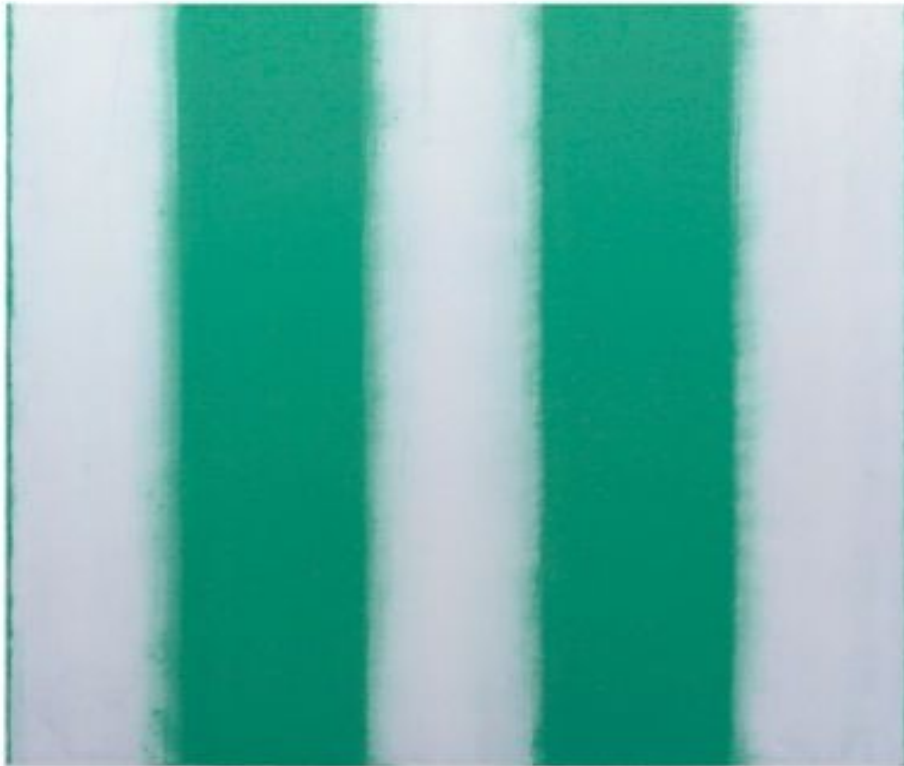

ROBISCHON

BETTY MERKEN, *STRIPES*, MINT #07-15-22
Oil monotype on Rives BFK paper, 20 x 23 in. (50.8 x 58.4 cm)
MER015