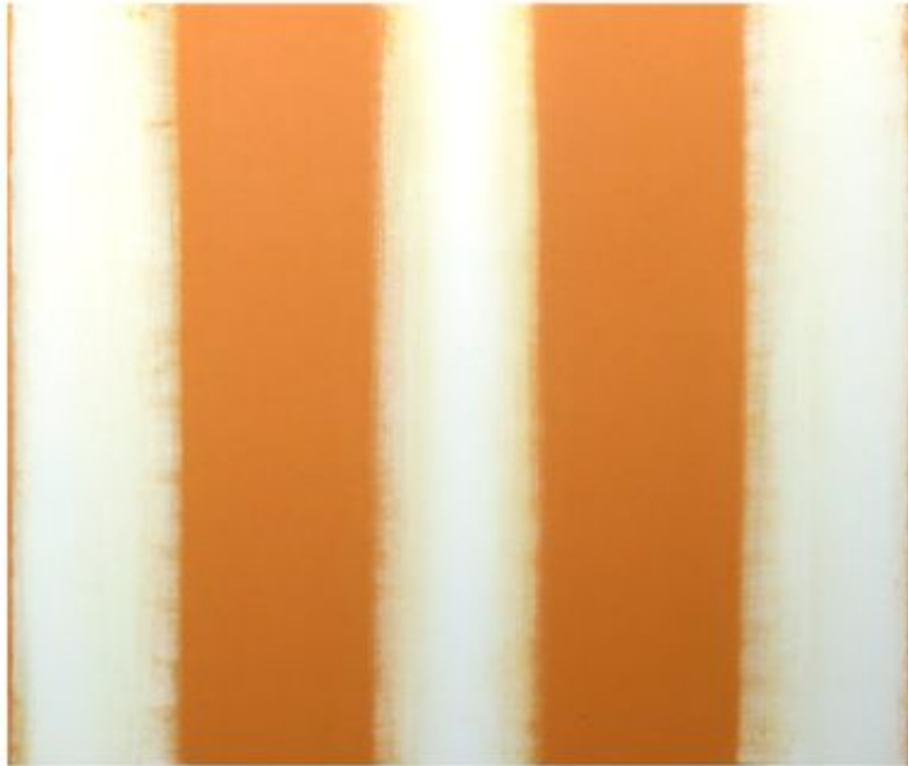

ROBISCHON

BETTY MERKEN, *STRIPES, ORANGE* #07-15-23
Oil monotype on Rives BFK paper, 20 x 23 in. (50.8 x 58.4 cm)
MER014