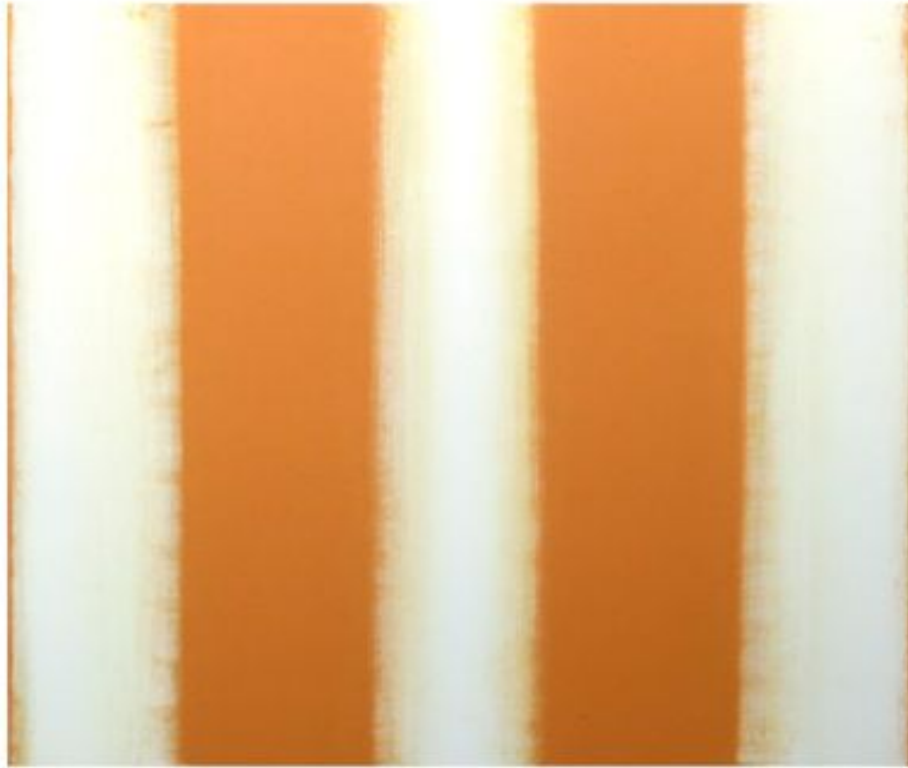

ROBISCHON

BETTY MERKEN, *STRIPES, ORANGE* #07-15-23
Oil monotype on Rives BFK paper, 20 x 23 in. (50.8 x 58.4 cm)
MER014