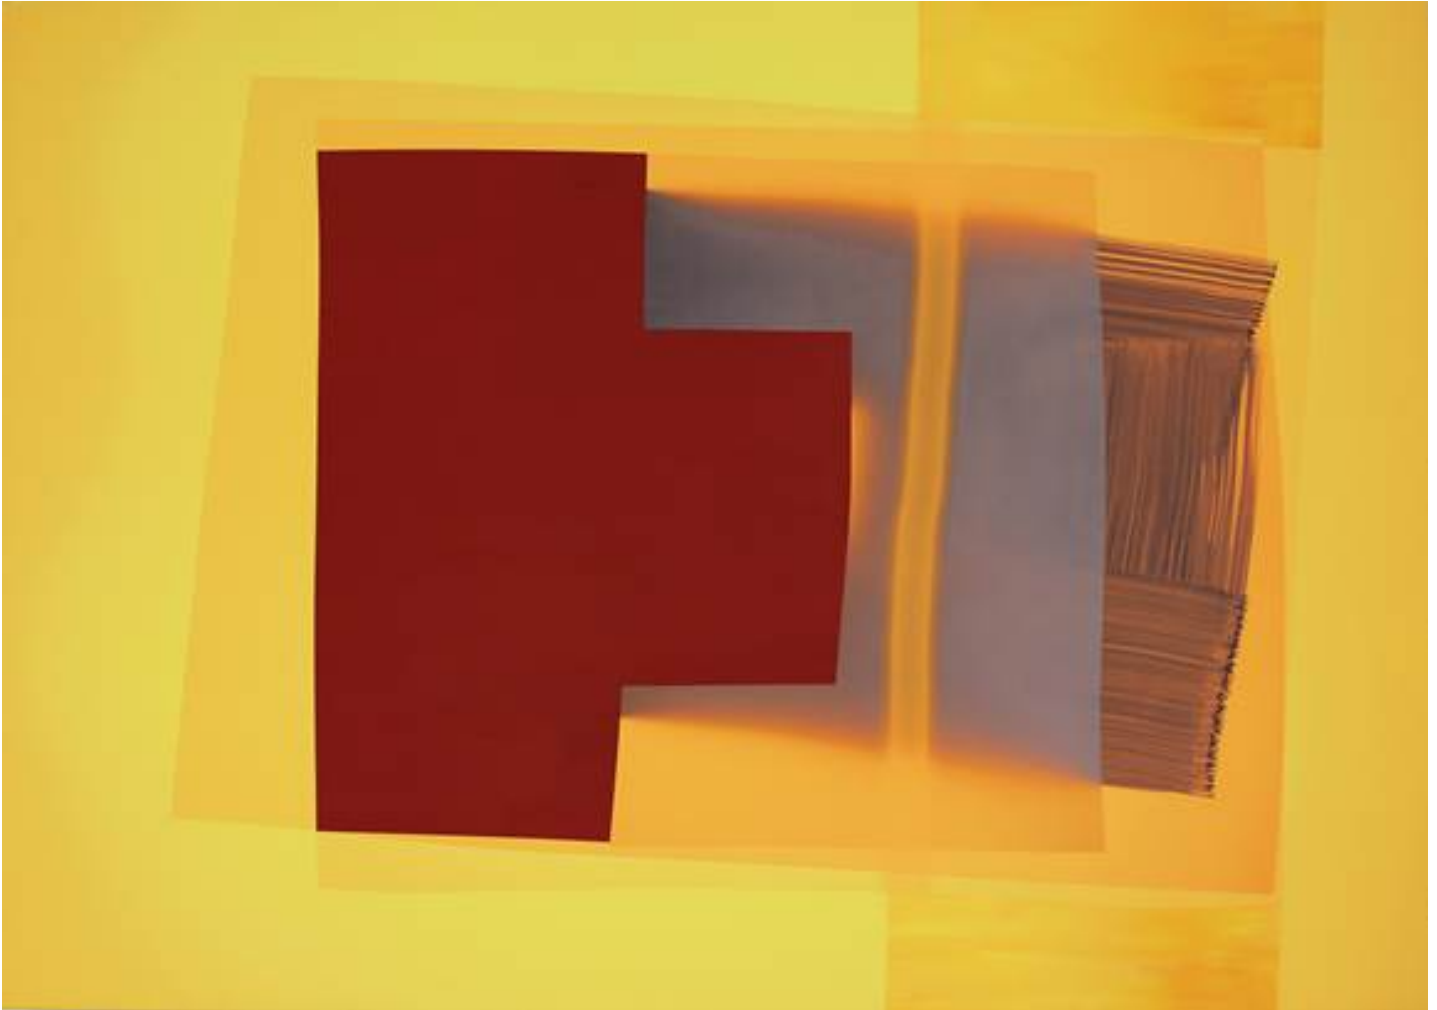

# ROBISCHON

KATE PETLEY, *AS IF IT WERE HERE*  
acrylic/ mixed media/ canvas, 34 x 48 in.  
KPT072