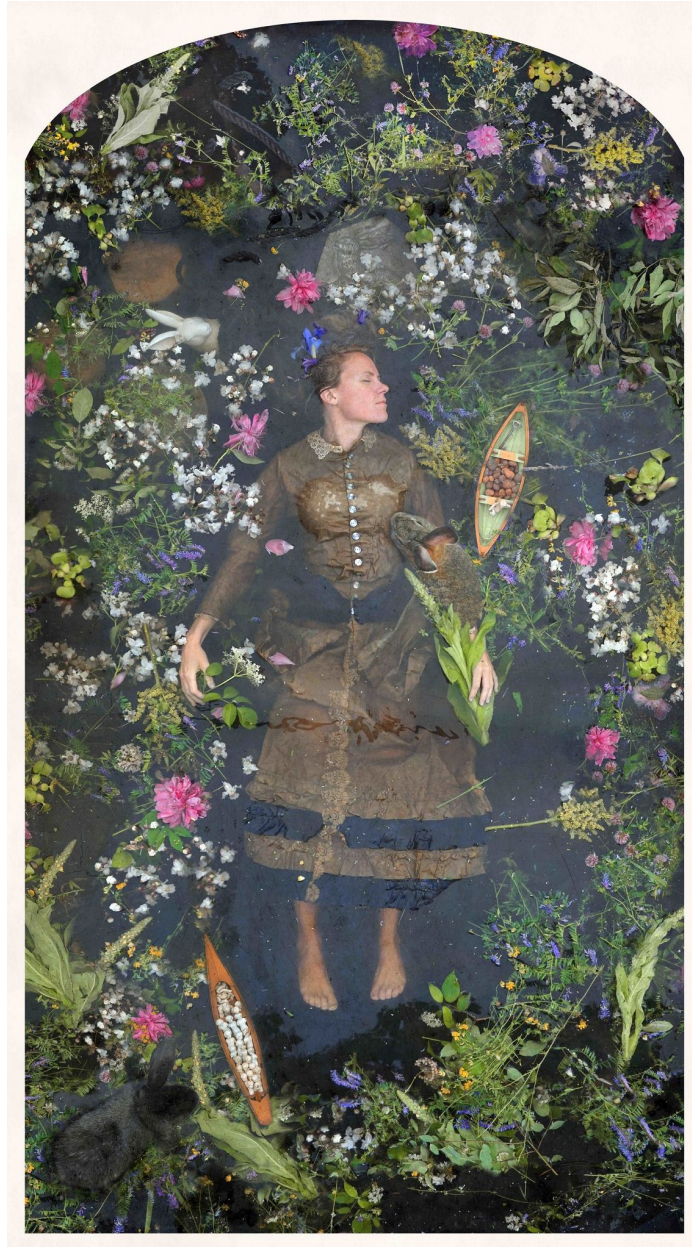

# ROBISCHON

KAHN + SELESNICK, *CHRISTINA*,  
*MULLEIN, RABBIT*  
pigment print, 15 1/2 x 8 1/4 in. (39.4 x 21 cm)  
KS272