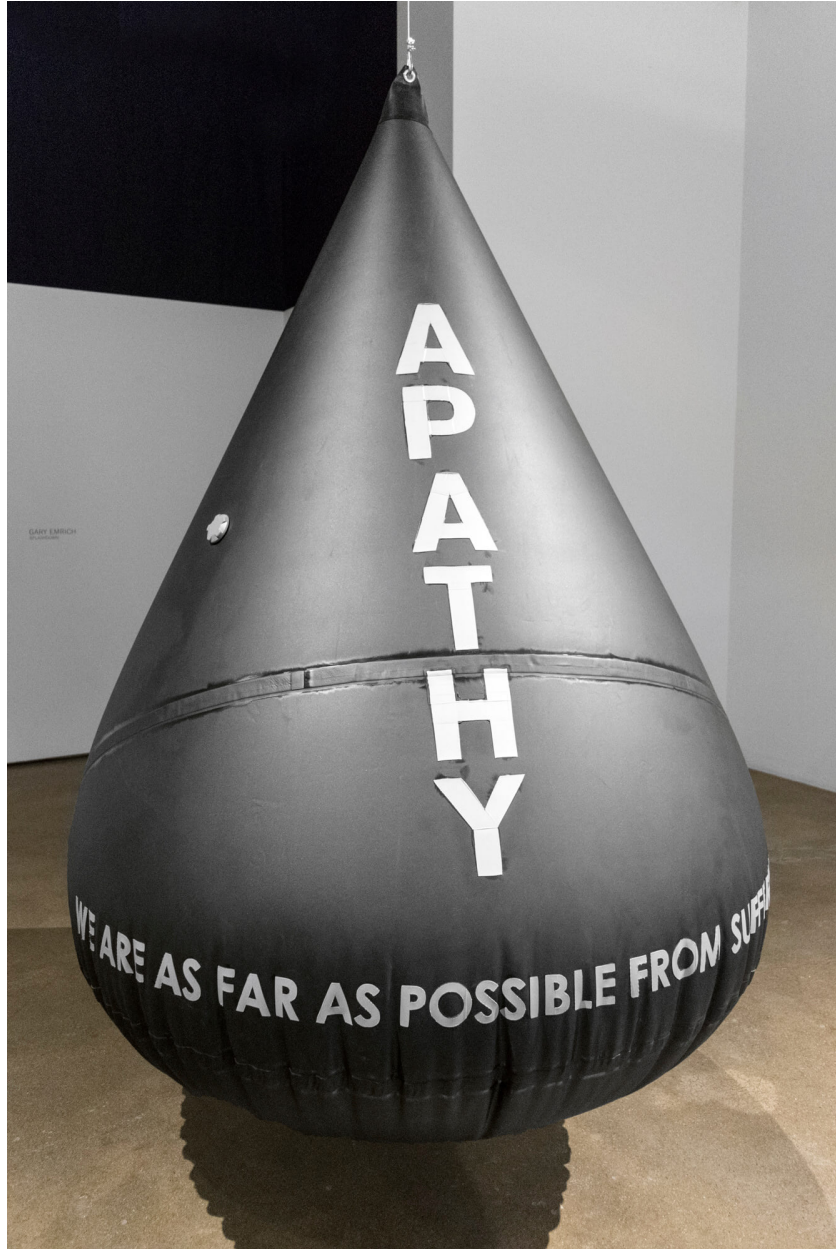

ROBISCHON

BRANDON BULTMAN, *APATHY: WE ARE AS FAR AS POSSIBLE FROM SUFFERING*

inflated PVC-coated polyester RF welded, 98 x 63 x 63
in. (248.9 x 160 x 160 cm)

BUL011