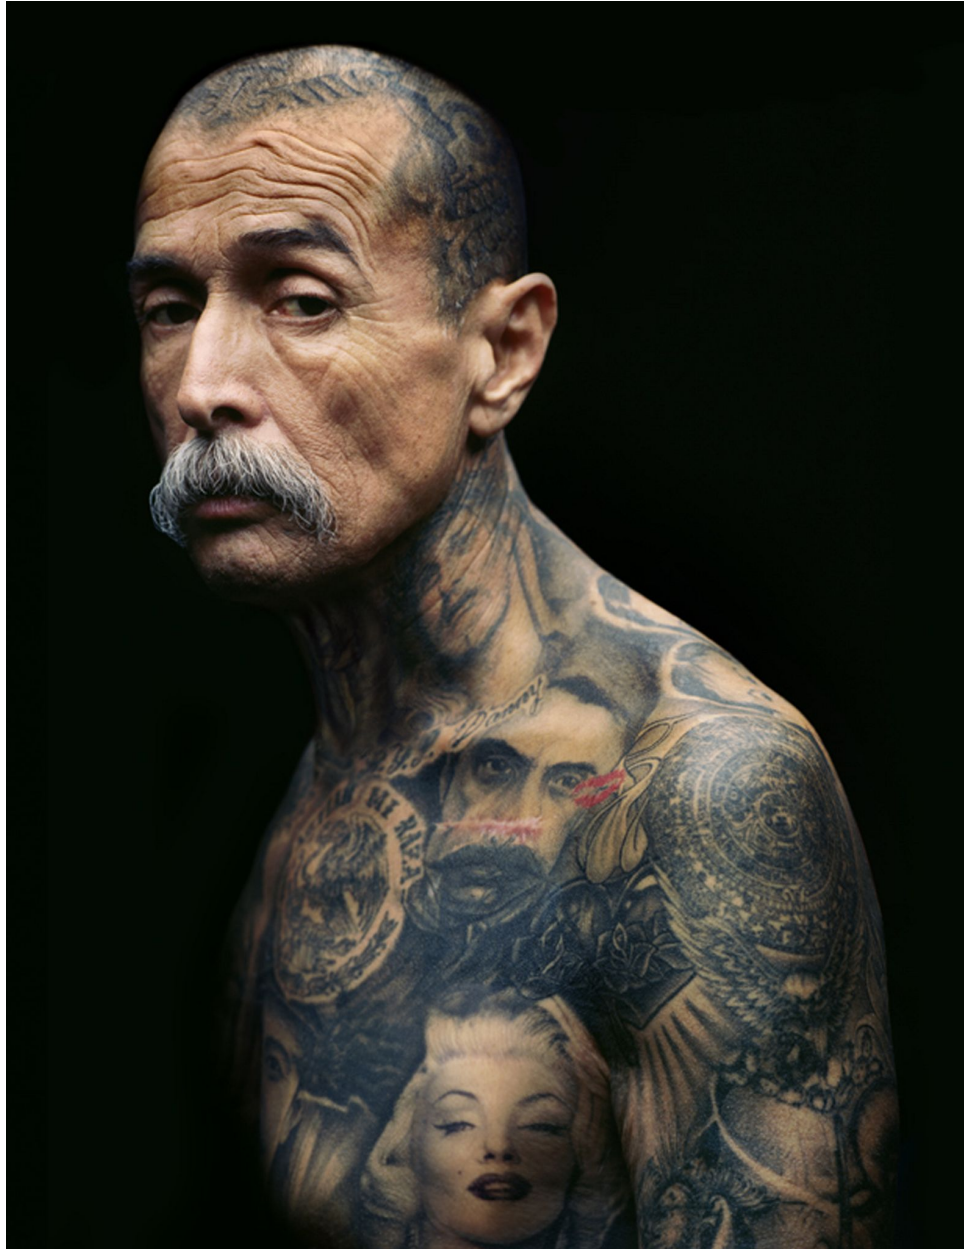

# ROBISCHON

ERIC SCHWARTZ, *CHUCO, WARRIOR 1/3*  
pigment print on canvas on DiBond aluminum, 39 1/2 x 29 1/2 in.  
(100.3 x 74.9 cm)  
ESCH022