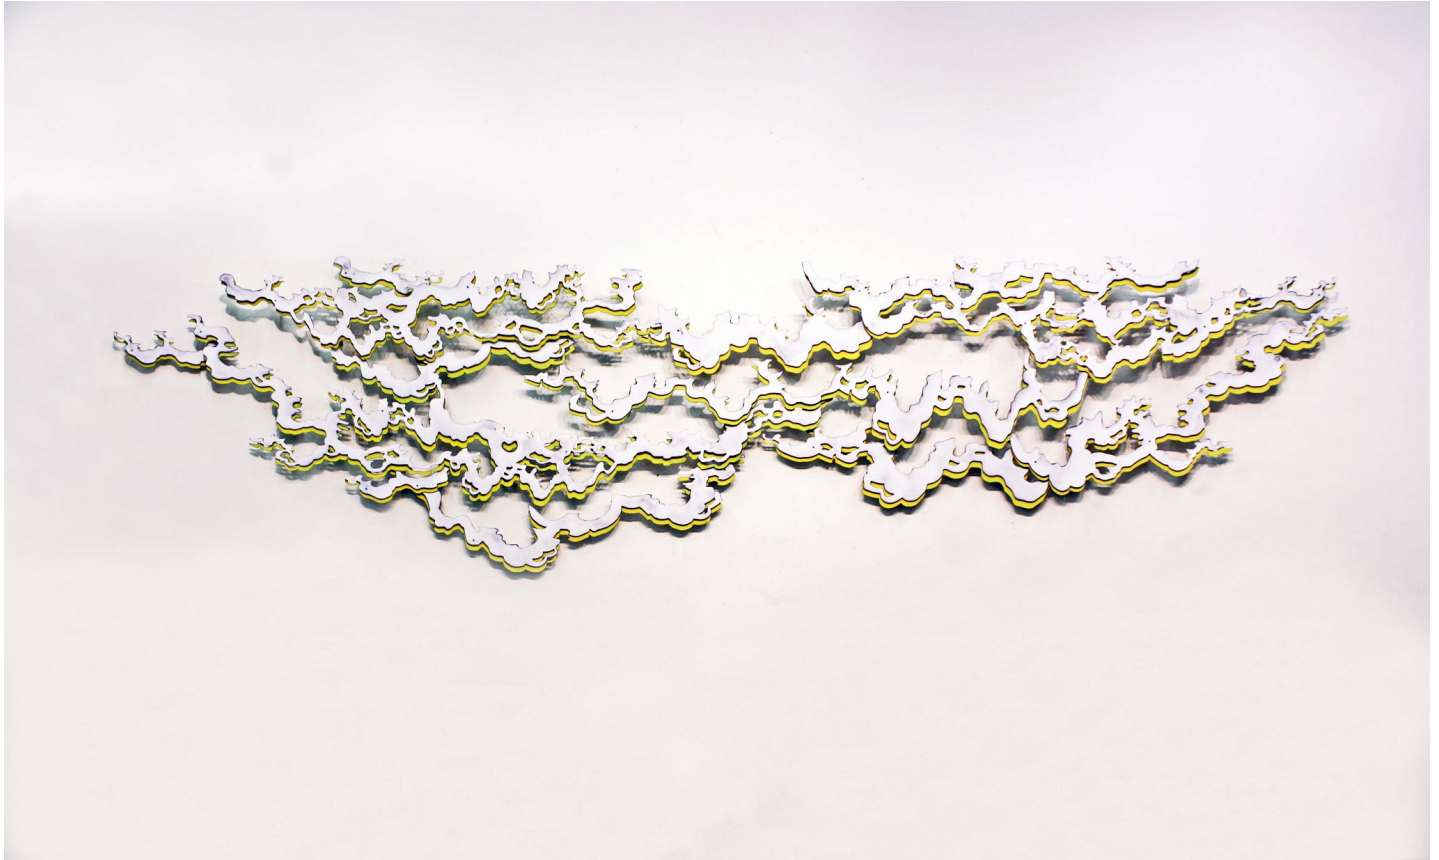

# ROBISCHON

RECENT ARRIVALS, *KATY STONE, "CLOUD ISLAND Ed. 2"*  
oil on aluminum, 110 x 29 x 3 in. (279.4 x 73.7 x 7.6 cm)  
\*STO072