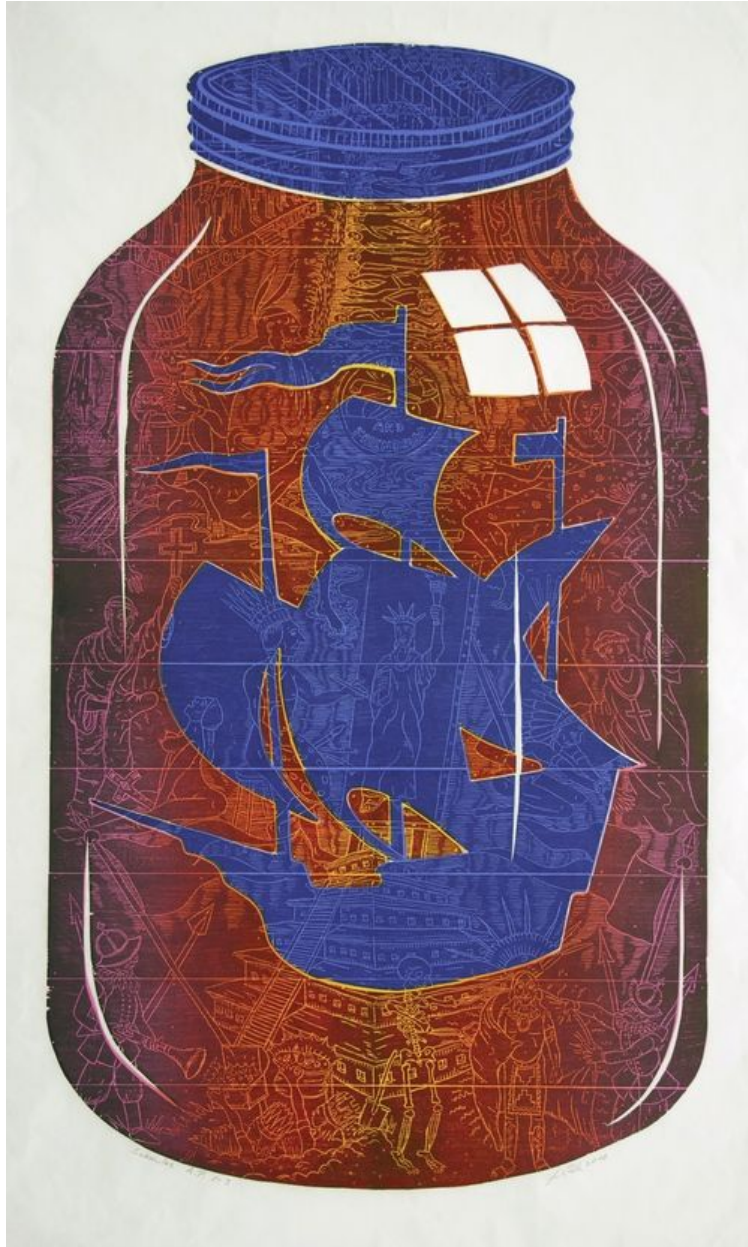

# ROBISCHON

JOHN BUCK, *SUBMULOC* 15/15  
woodblock print, 60 x 37 in. (152.4 x 94 cm)  
BUCK124