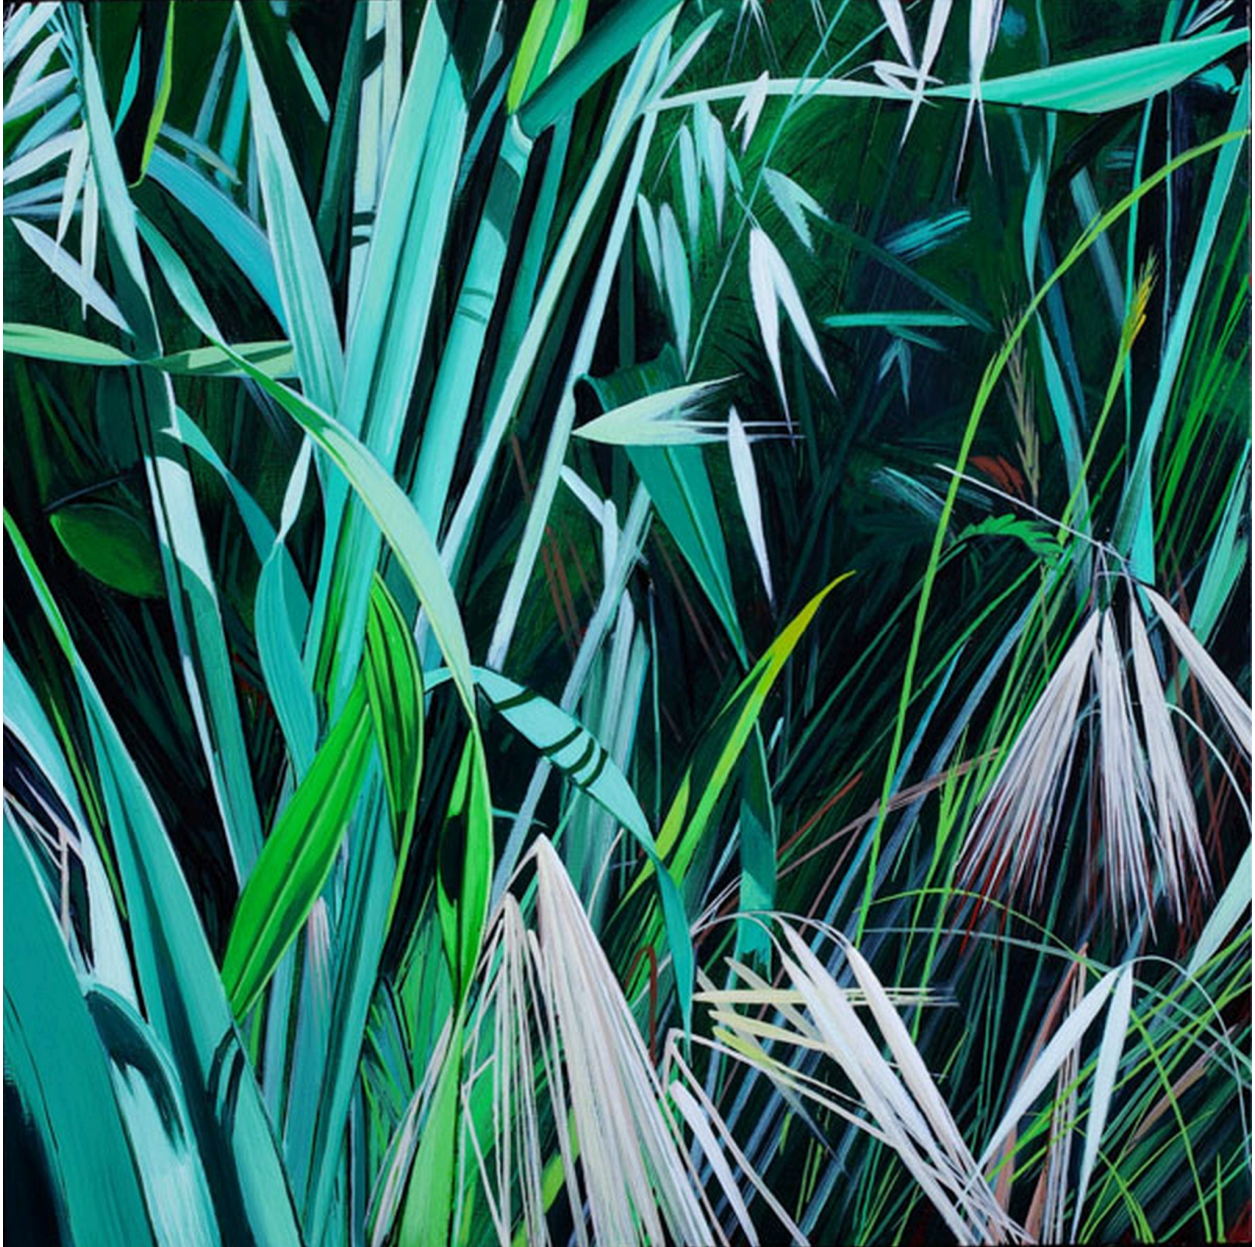

ROBISCHON

KAREN KITCHEL, *MATURE GRASS 3, SUMMER*
oil on panel, 12 x 12 x 2 in. (30.5 x 30.5 x 5.1 cm)
KITCH157