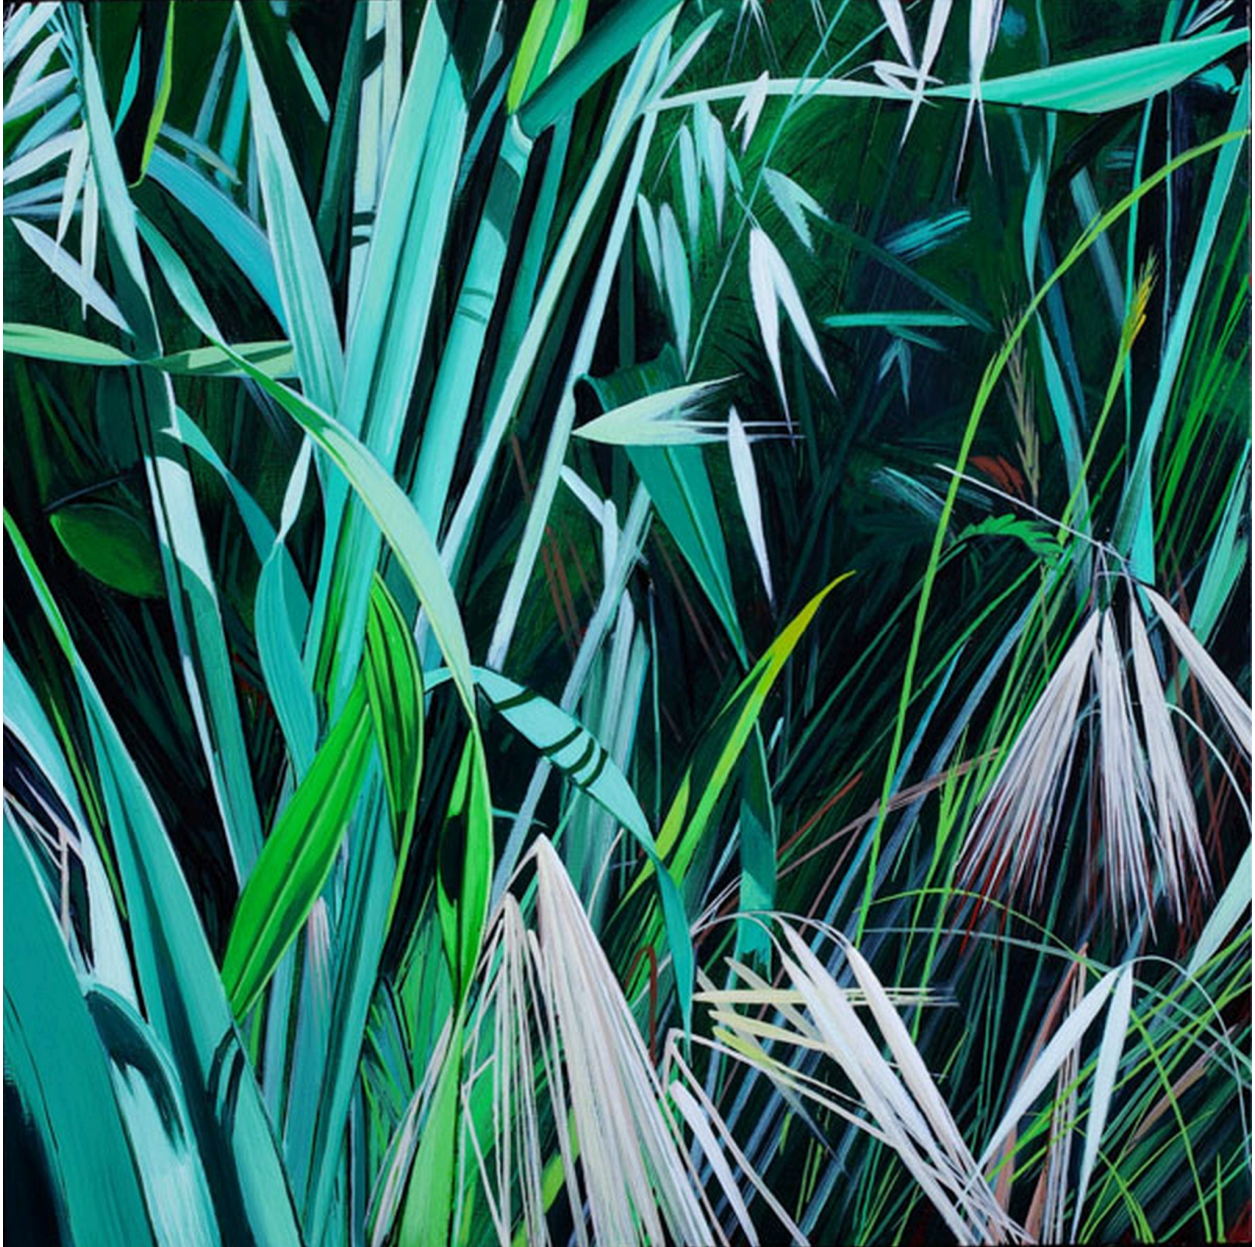

# ROBISCHON

KAREN KITCHEL, *MATURE GRASS 3, SUMMER*  
oil on panel, 12 x 12 x 2 in. (30.5 x 30.5 x 5.1 cm)  
KITCH157