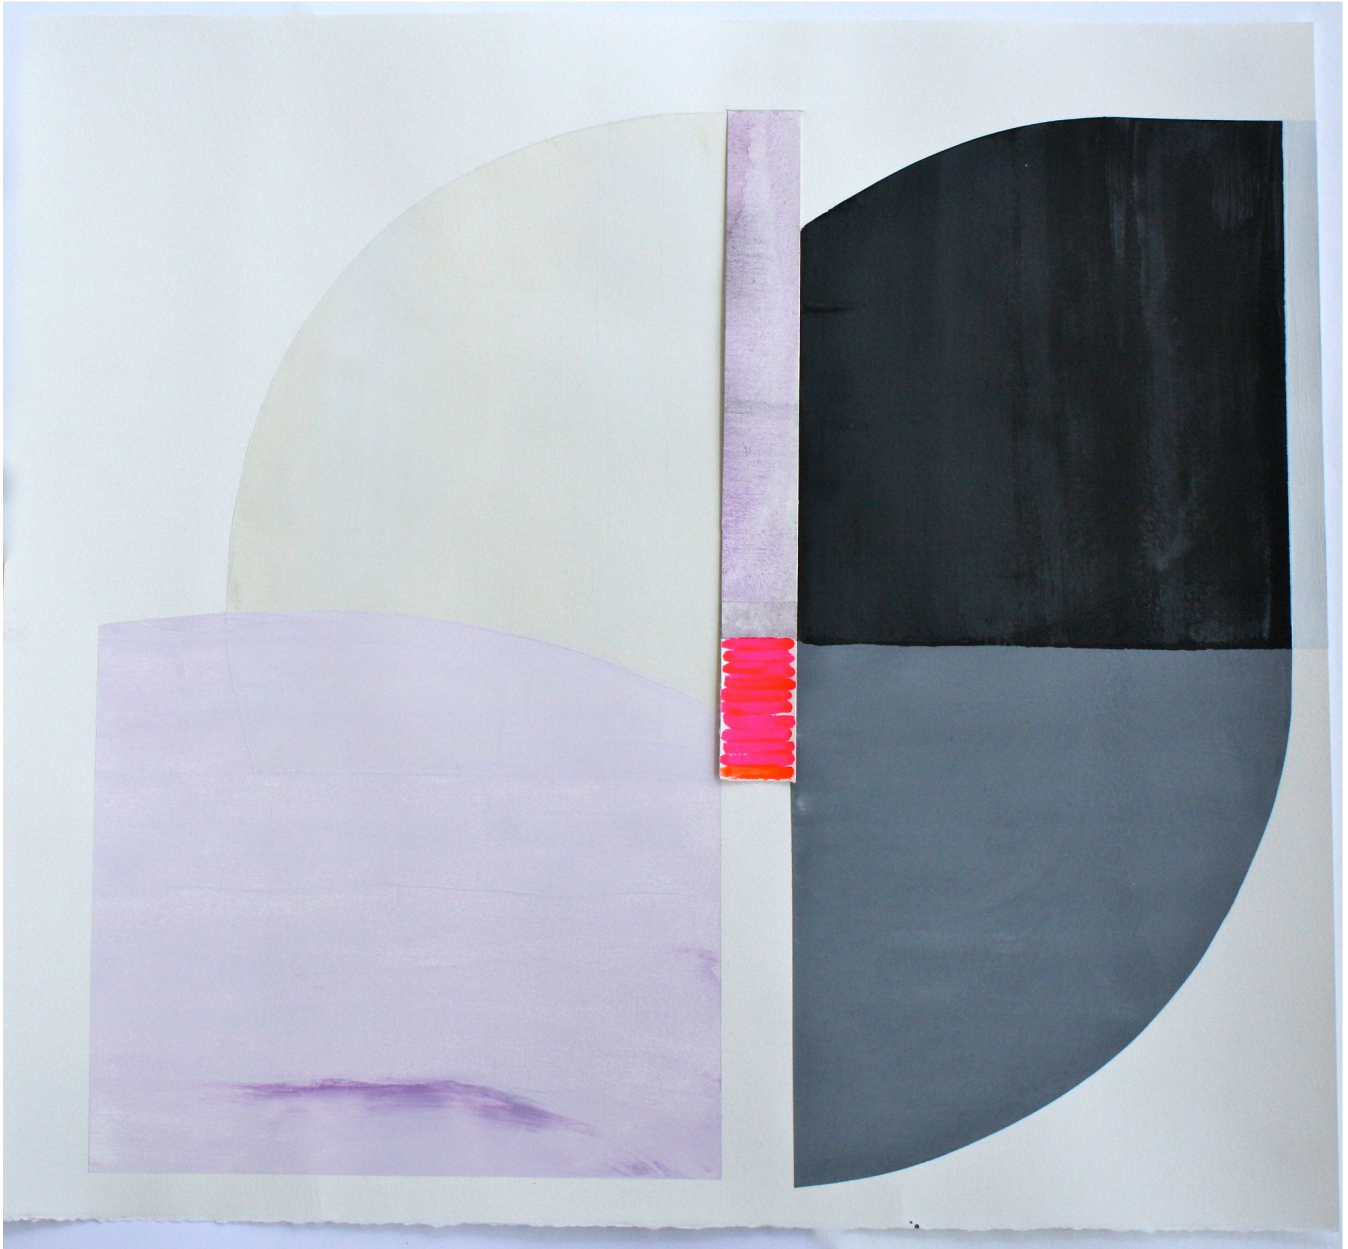

ROBISCHON

MARCELYN MCNEIL, *SEMI SWEET*
oil on paper, 25 3/4 x 28 in. (65.4 x 71.1 cm)
MMC002