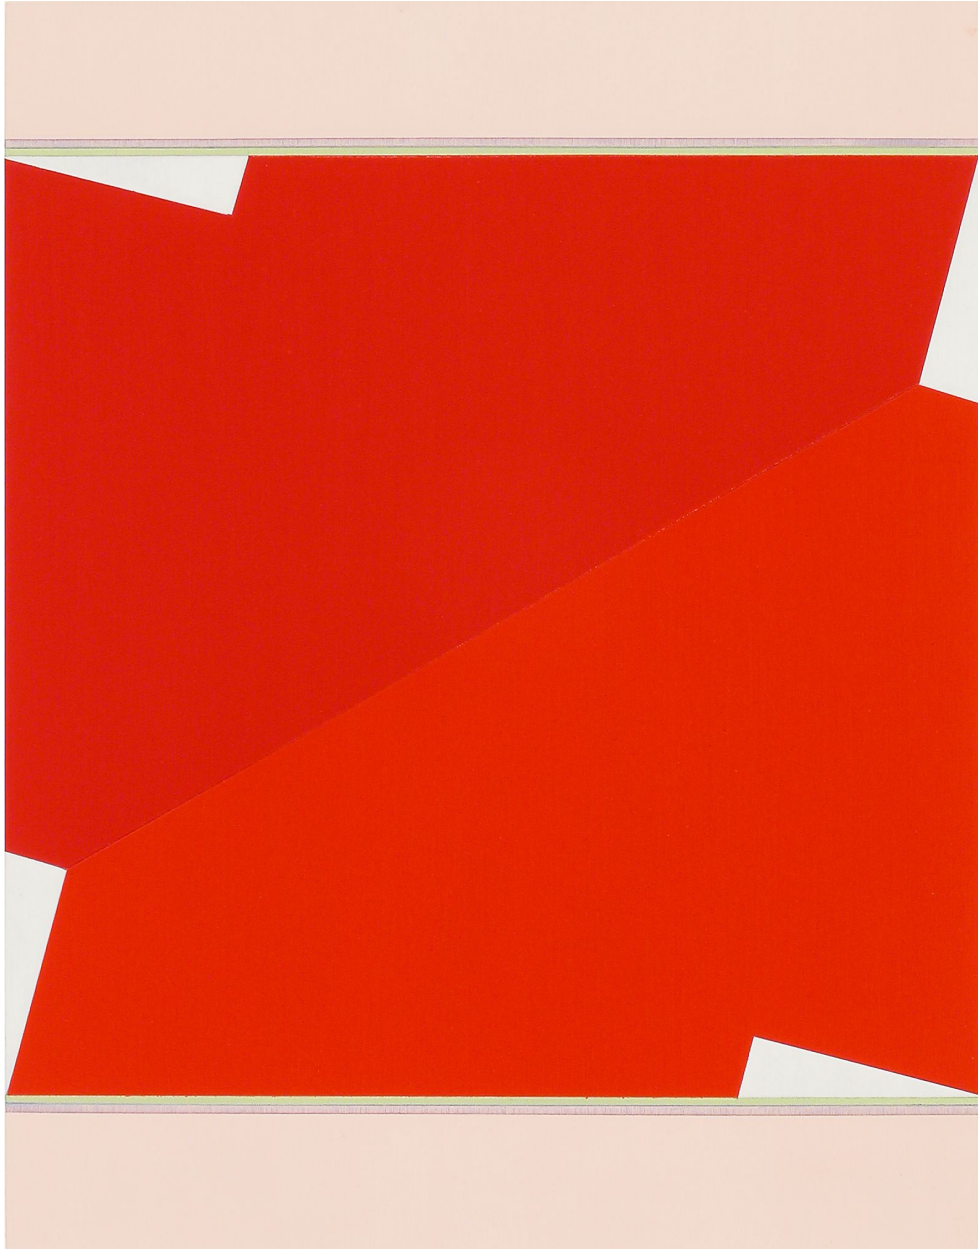

# ROBISCHON

DON VOISINE, *BLUSH (ED)*  
oil on panel, 18 x 14 in. (45.7 x 35.6 cm)  
VOI029