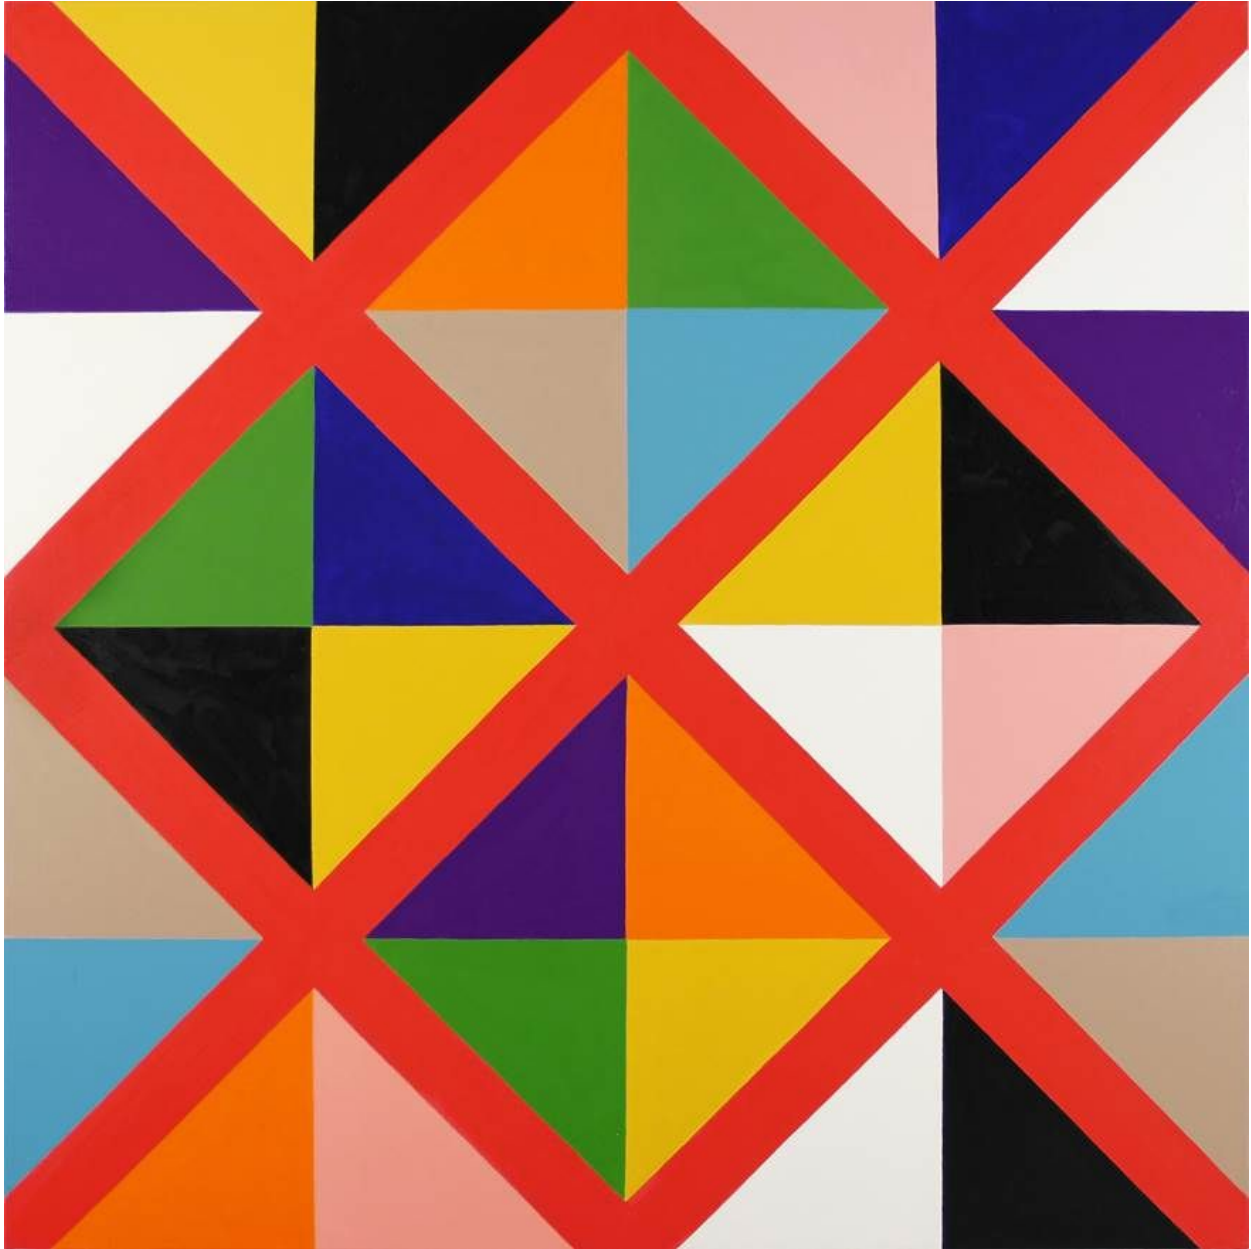

ROBISCHON

STEPHEN WESTFALL, *JESUS AND BOSSA NOVA*
oil and alkyd on canvas, 36 x 36 in. (91.4 x 91.4 cm)
SWE004