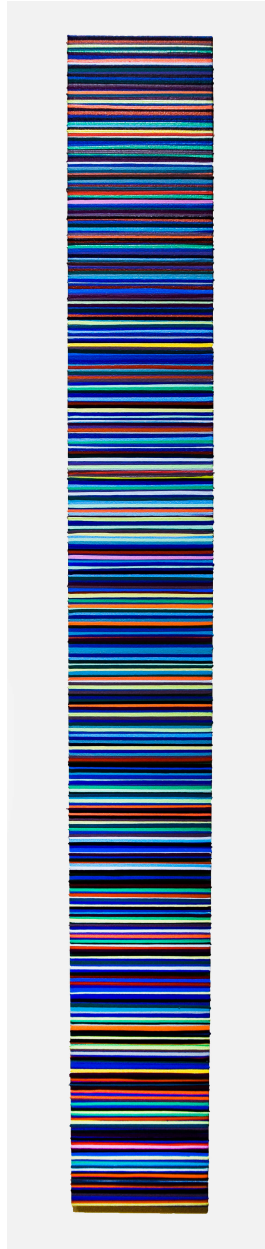

ROBISCHON

WENDI HARFORD, *BLUE STREAK II*
latex acrylic on canvas, 84 x 10 in. (213.4 x
25.4 cm)
HAR046