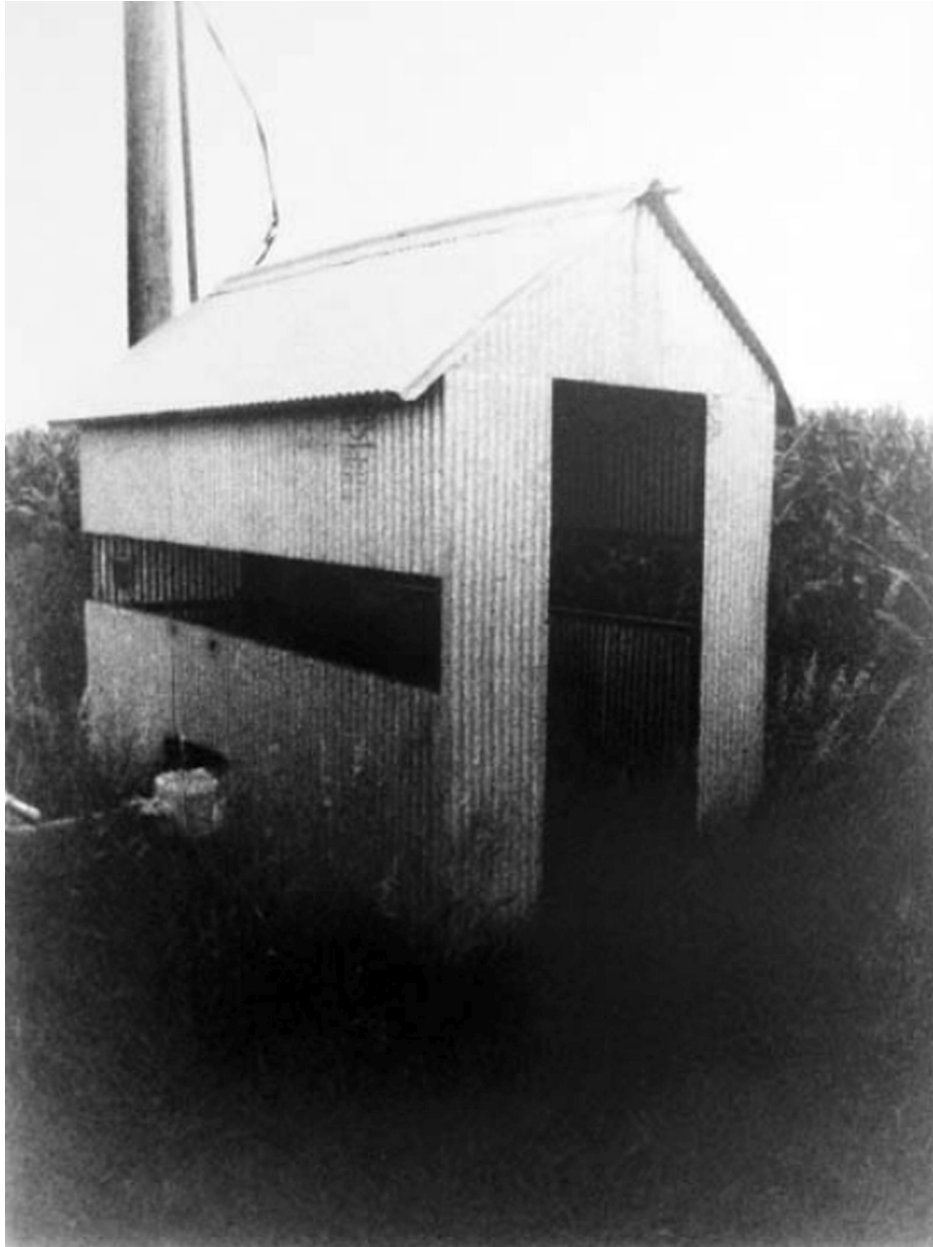

ROBISCHON

DAVID SHARPE, *EASTERN PLAINS SUITE 2.13*
pinhole silver print, 54 1/2 x 40 3/4 in. (138.4 x 103.5 cm)
SHRP016