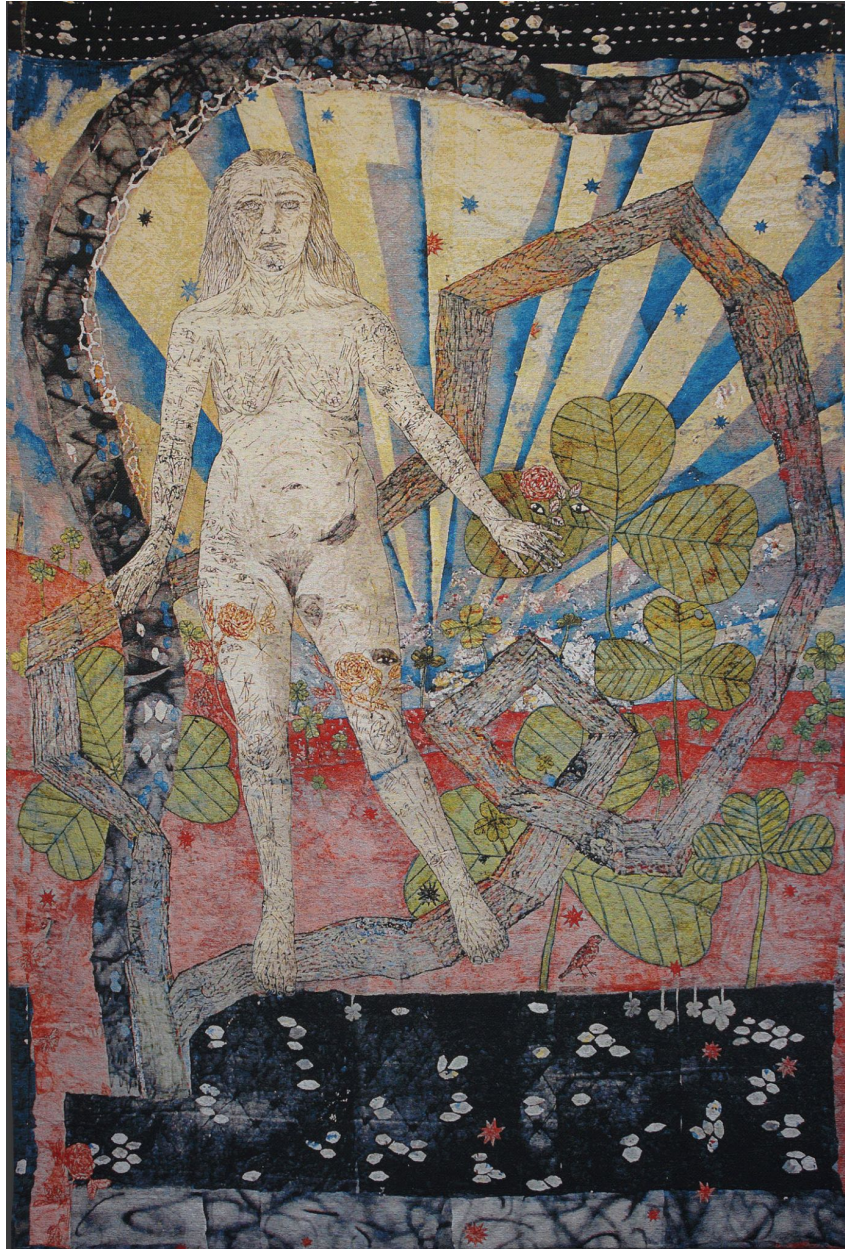

ROBISCHON

KIKI SMITH, *EARTH 2/10*
cotton Jacquard tapestry, 118 x 76 1/2 in. (299.7 x 194.3
cm)
KSM004