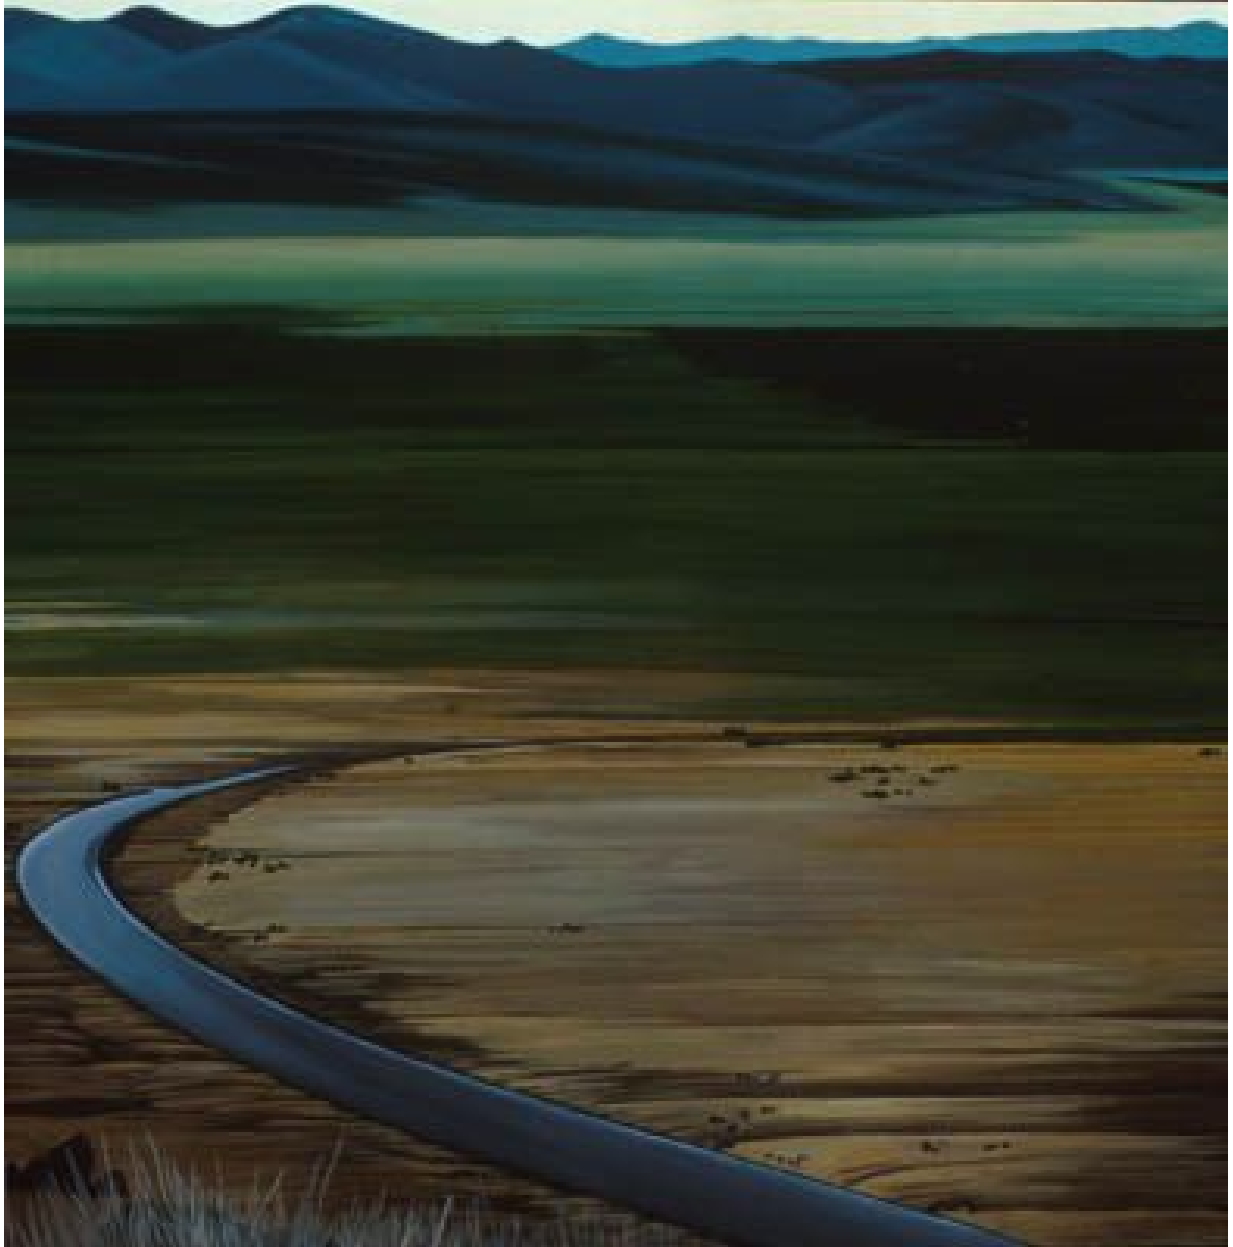

ROBISCHON

KAREN KITCHEL, *MORNING 2*
oil on wood, 22 1/2 x 22 1/2 in. (57.2 x 57.2 cm)
KITCH068