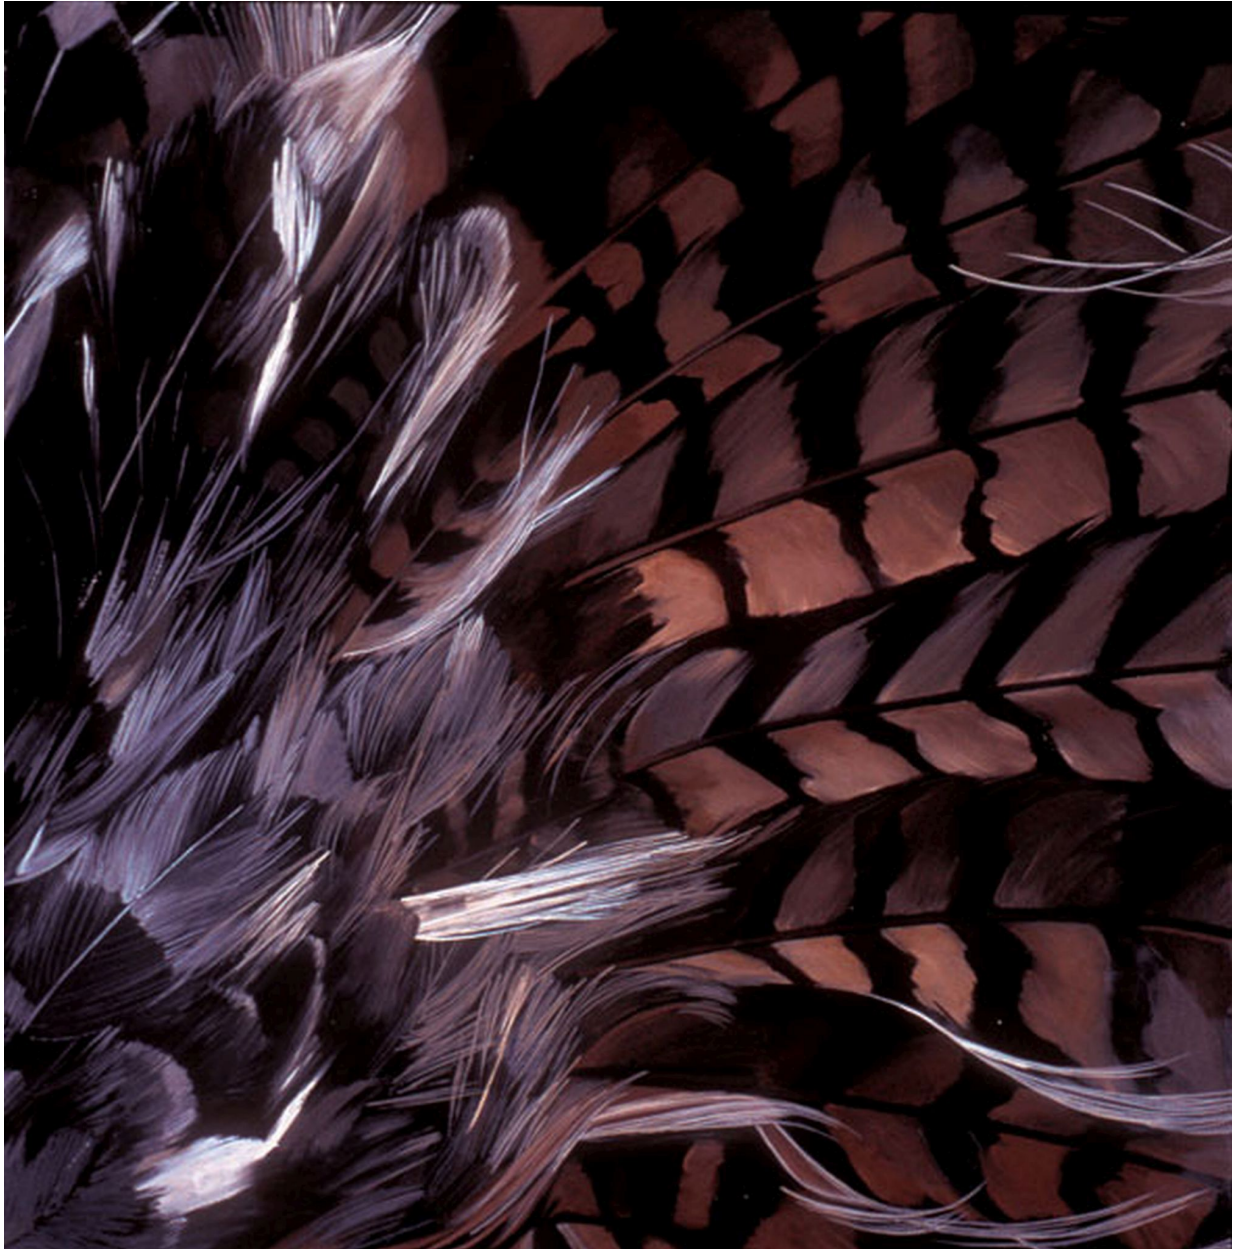

# ROBISCHON

KAREN KITCHEL, *RED-TAILED HAWK (wing)*  
oil on panel, 29 1/2 x 29 1/2 in. (74.9 x 74.9 cm)  
KITCH105