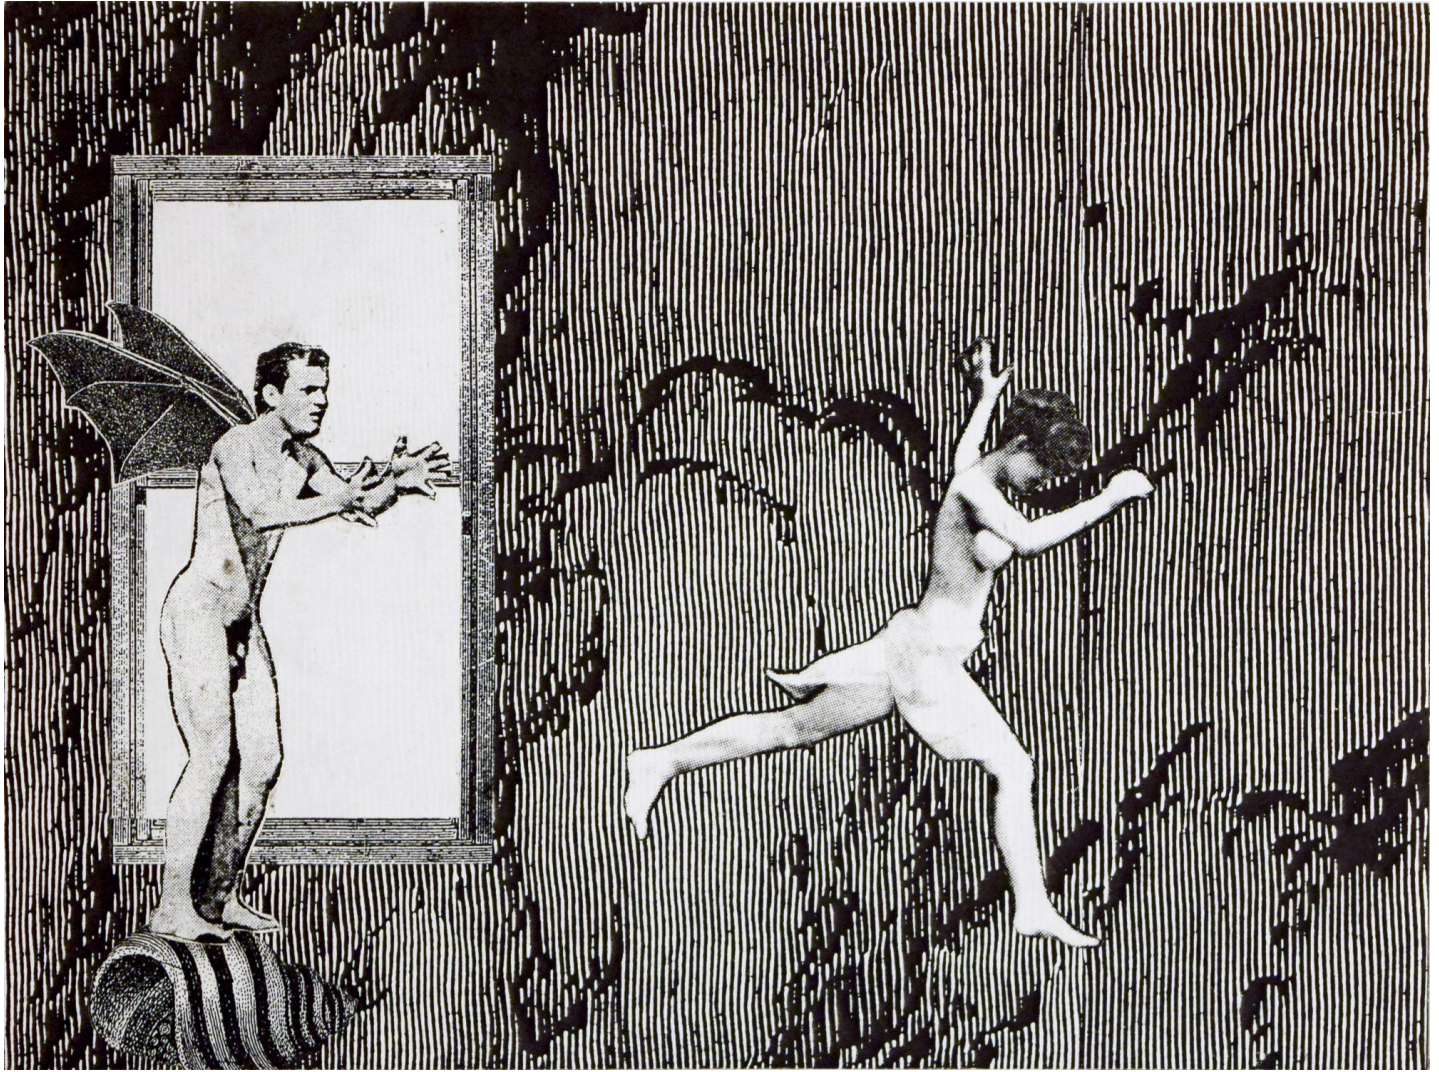

ROBISCHON

STACEY STEERS, *PHANTOM CANYON (WOMAN FLEEING BATWING MAN)*
collage, 12 x 14 inches (framed)
SST004