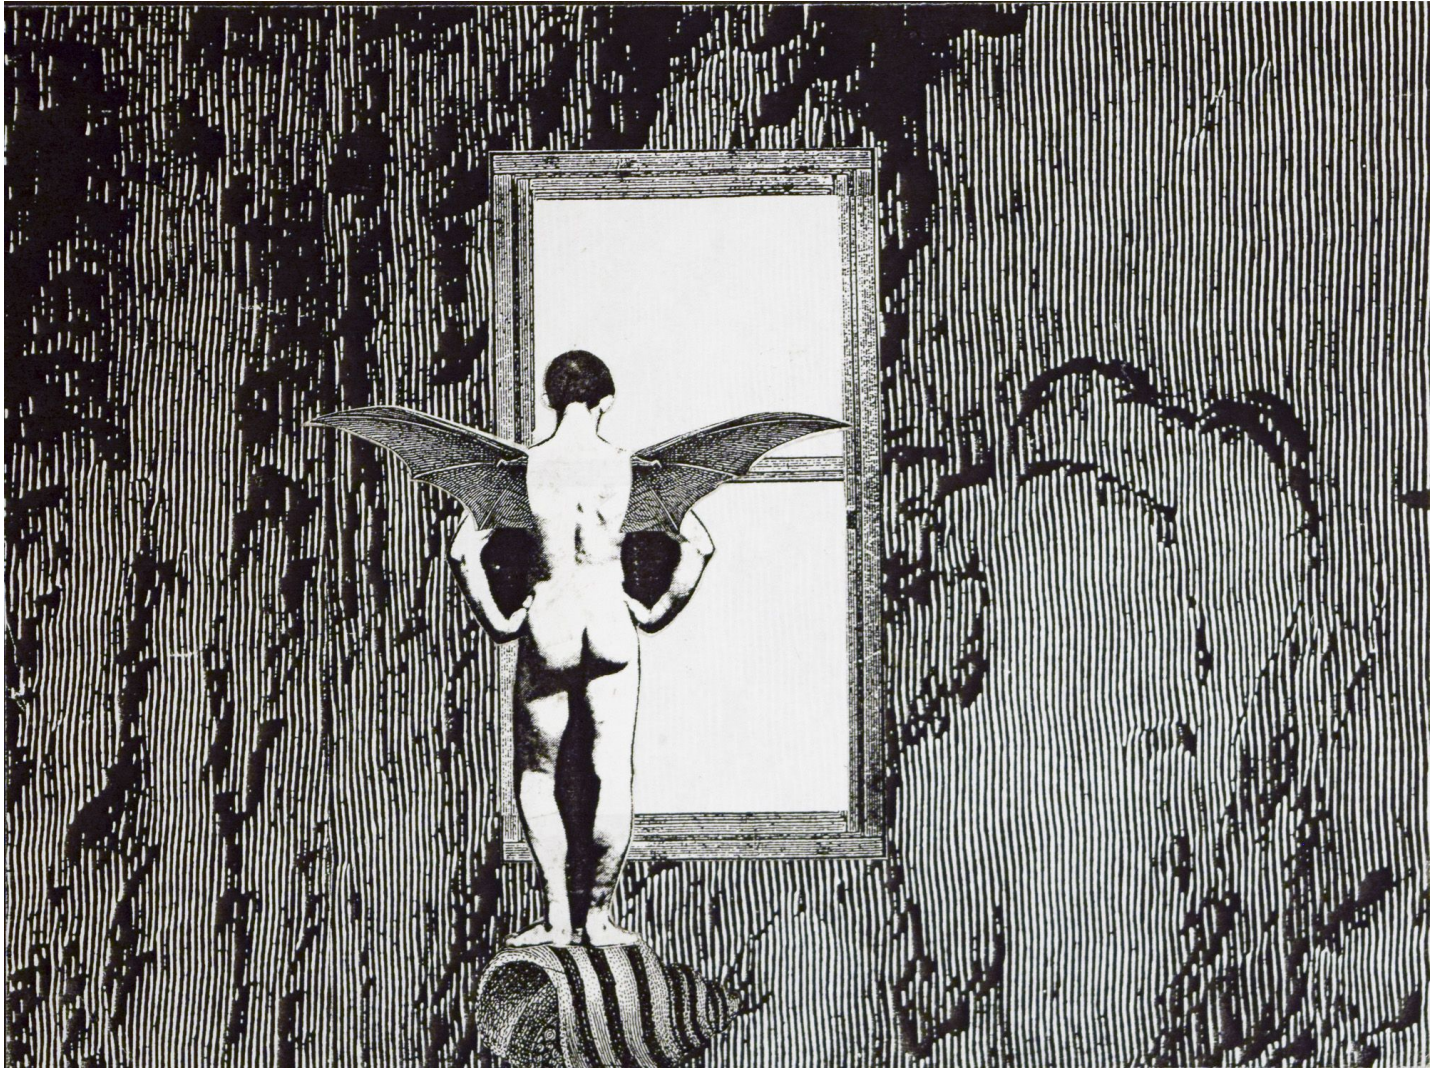

ROBISCHON

STACEY STEERS, *PHANTOM CANYON (BATWING MAN ON SHELL)*
collage, 12 x 14 inches (framed)
SST005