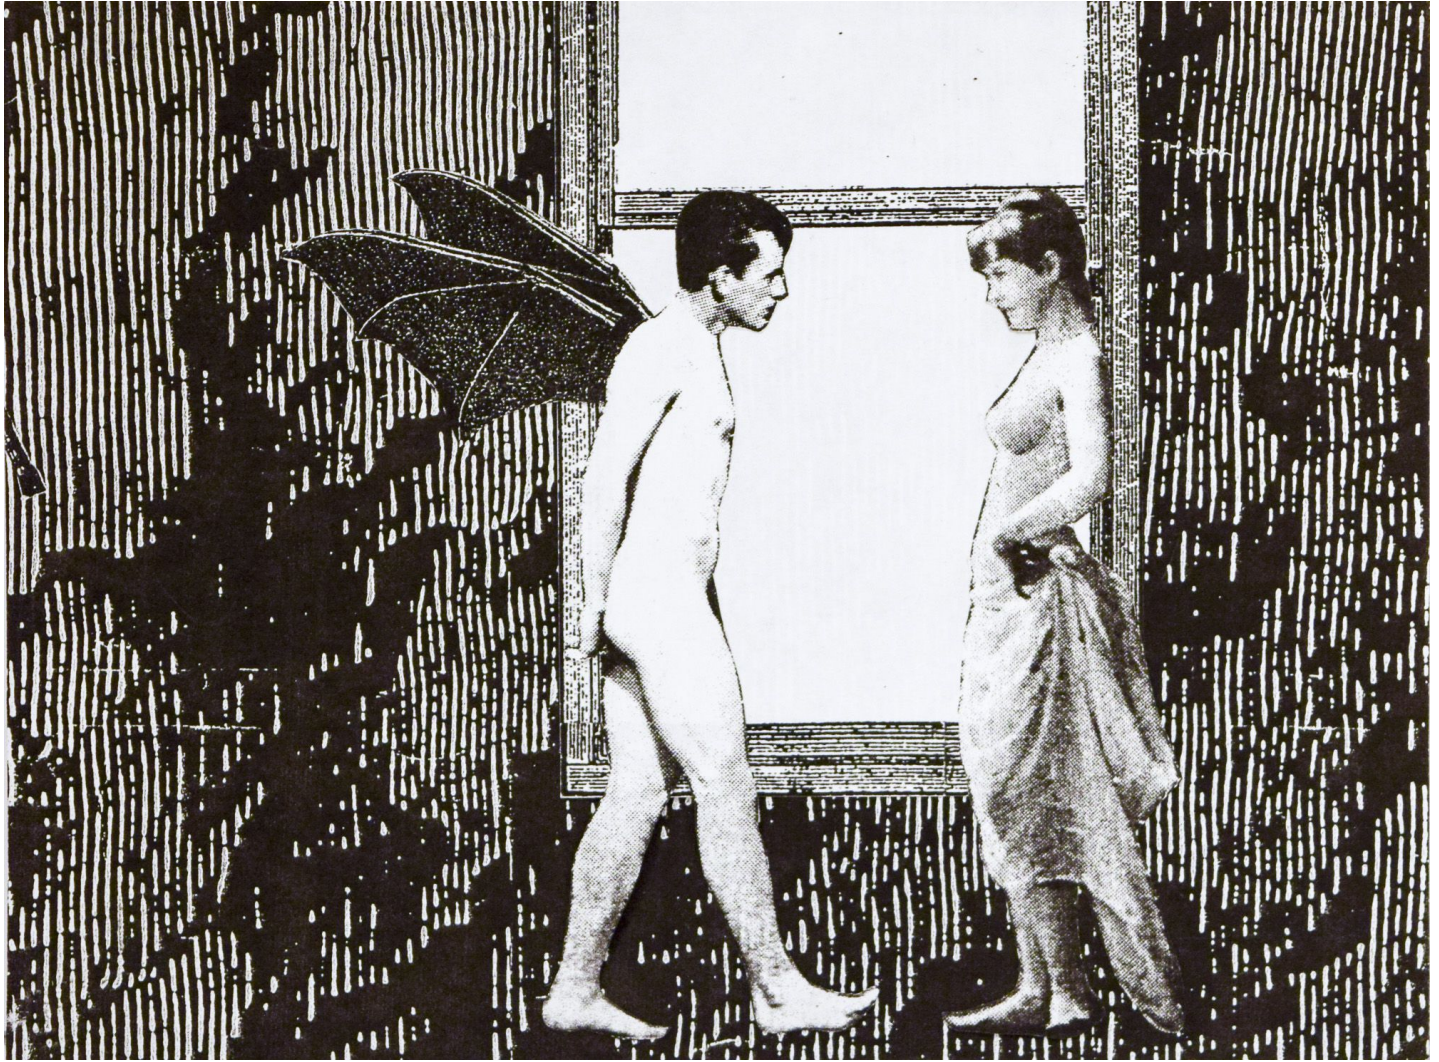

ROBISCHON

STACEY STEERS, *PHANTOM CANYON (BATWING MAN AND WOMAN)*
collage, 12 x 14 inches (framed)
SST001