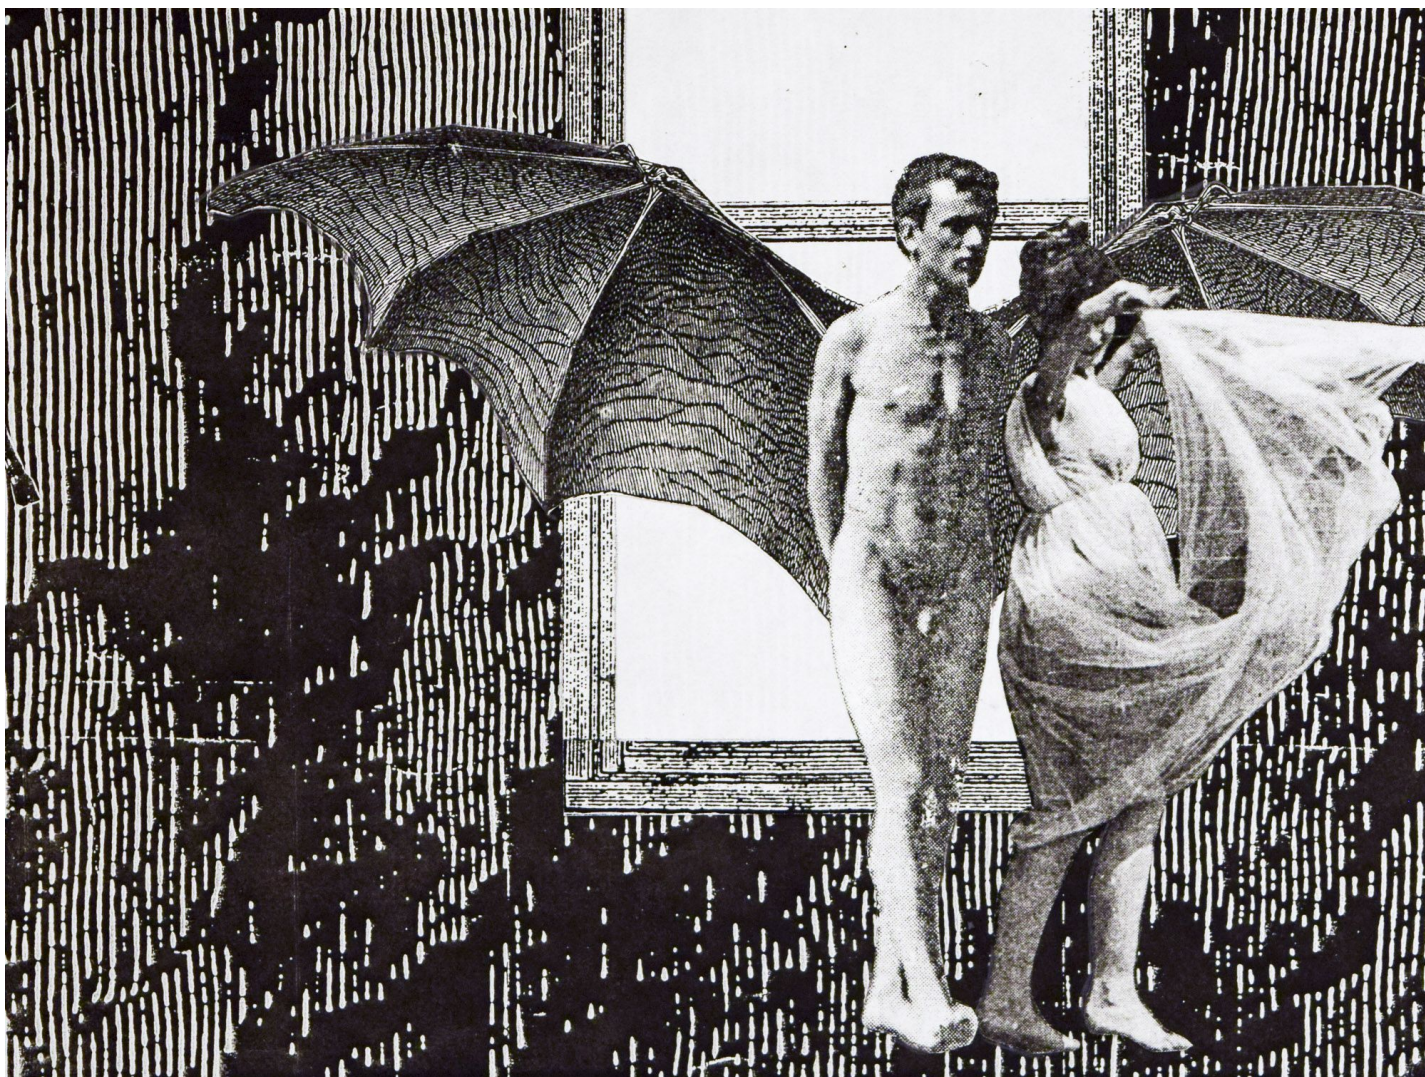

ROBISCHON

STACEY STEERS, *PHANTOM CANYON (BATWING MAN, WOMAN TWIRLING)*
collage, 12 x 14 inches (framed)
SST008