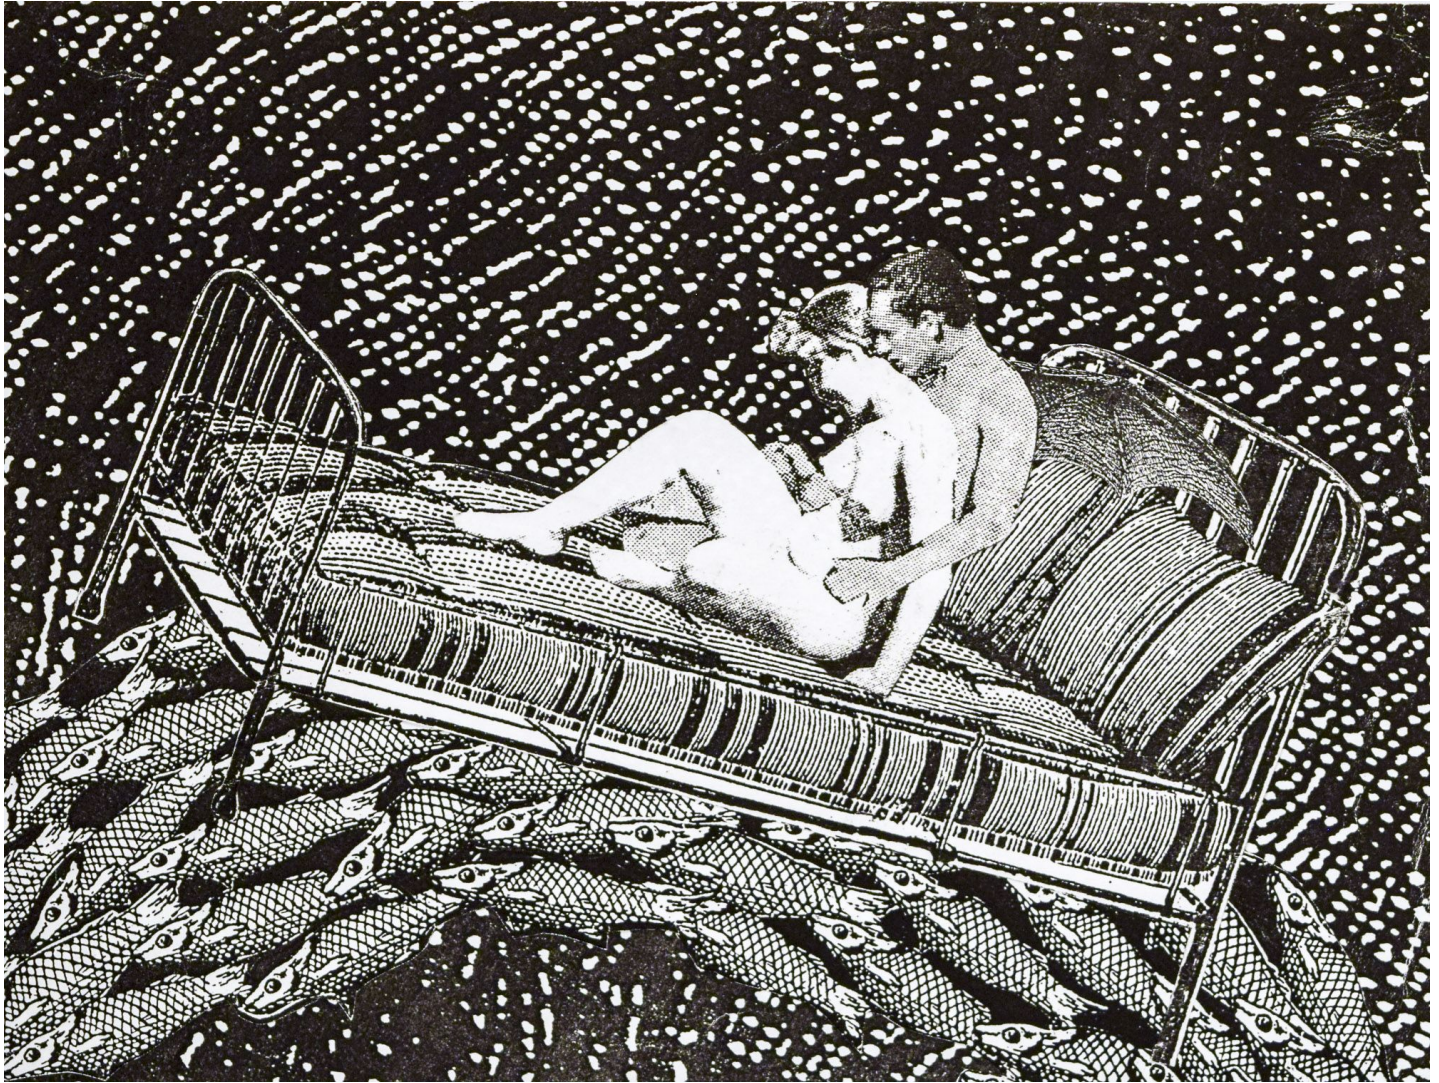

ROBISCHON

STACEY STEERS, *PHANTOM CANYON (LOVERS ON BED OVER FISH)*
collage, 12 x 14 inches (framed)
SST010