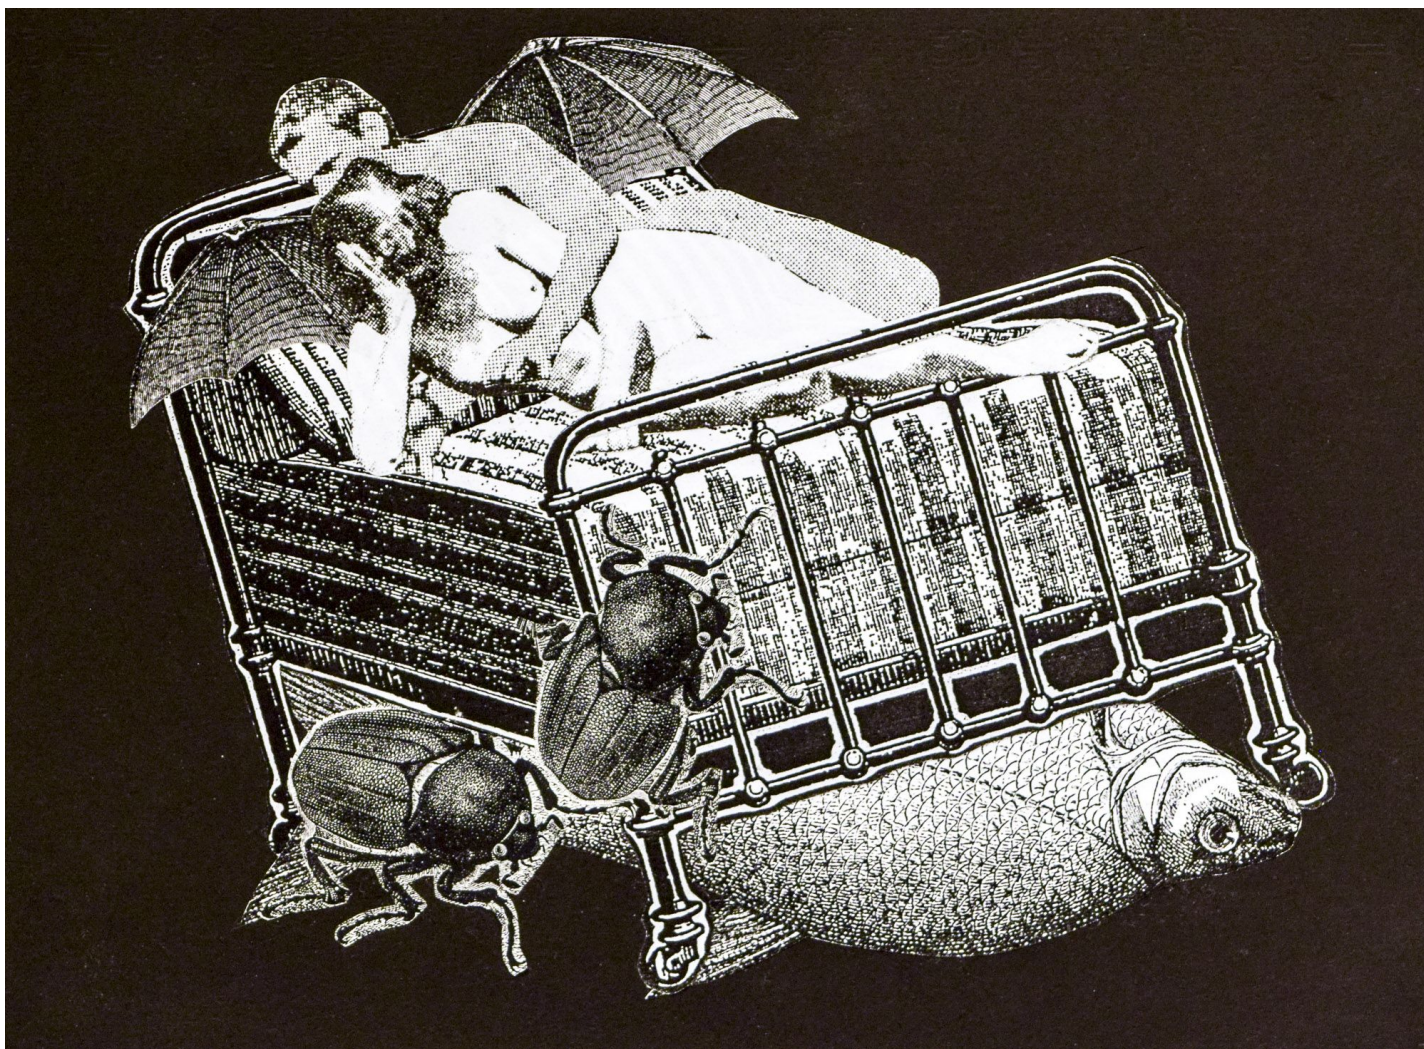

ROBISCHON

STACEY STEERS, *PHANTOM CANYON (LOVERS, BEETLES, BIG FISH)*
collage, 12 x 14 inches (framed)
SST011