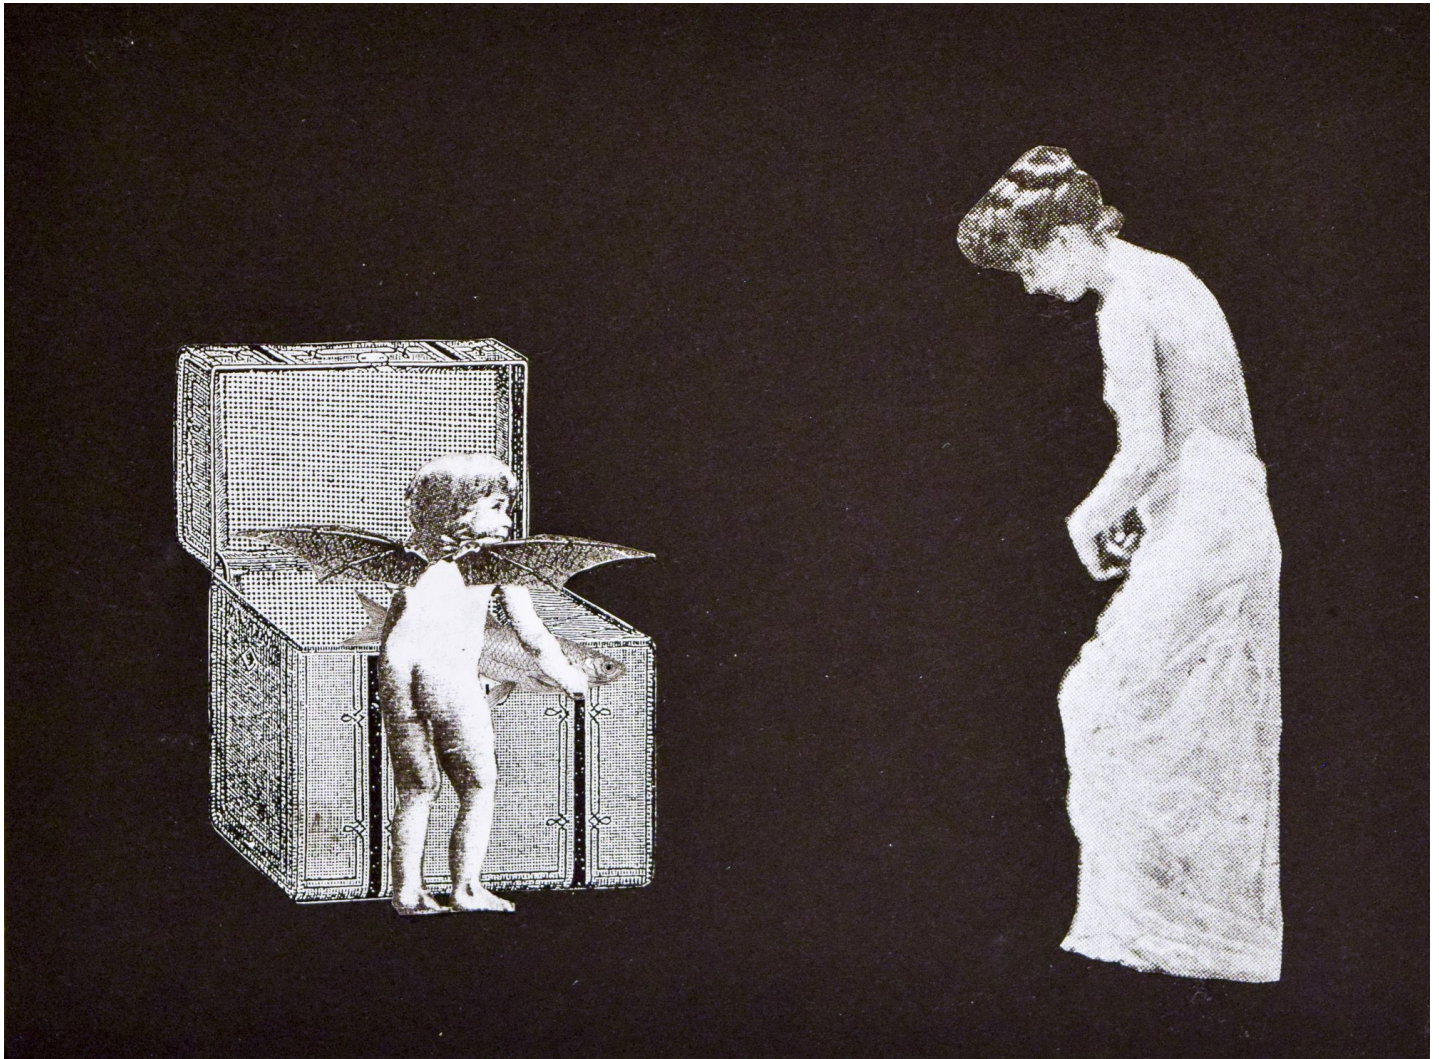

ROBISCHON

STACEY STEERS, *PHANTOM CANYON (MOTHER AND CHILD, TRUNK)*
collage, 12 x 14 inches (framed)
SST012