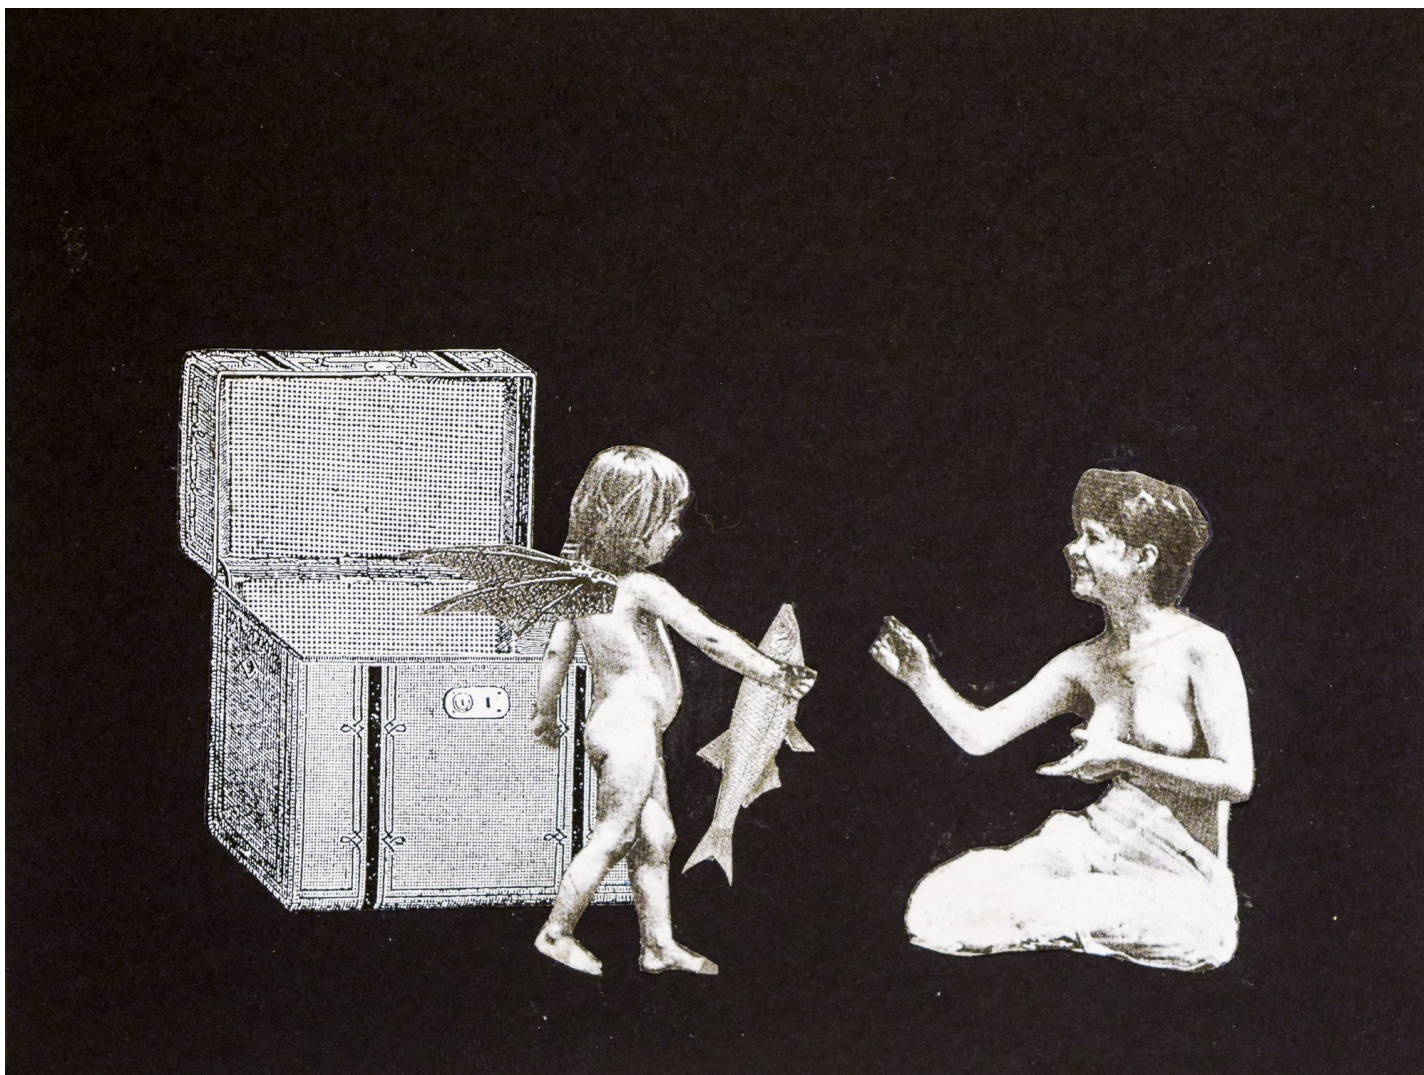

ROBISCHON

STACEY STEERS, *PHANTOM CANYON (BATWING CHILD WITH FISH GIFT)*
collage, 12 x 14 inches (framed)
SST014