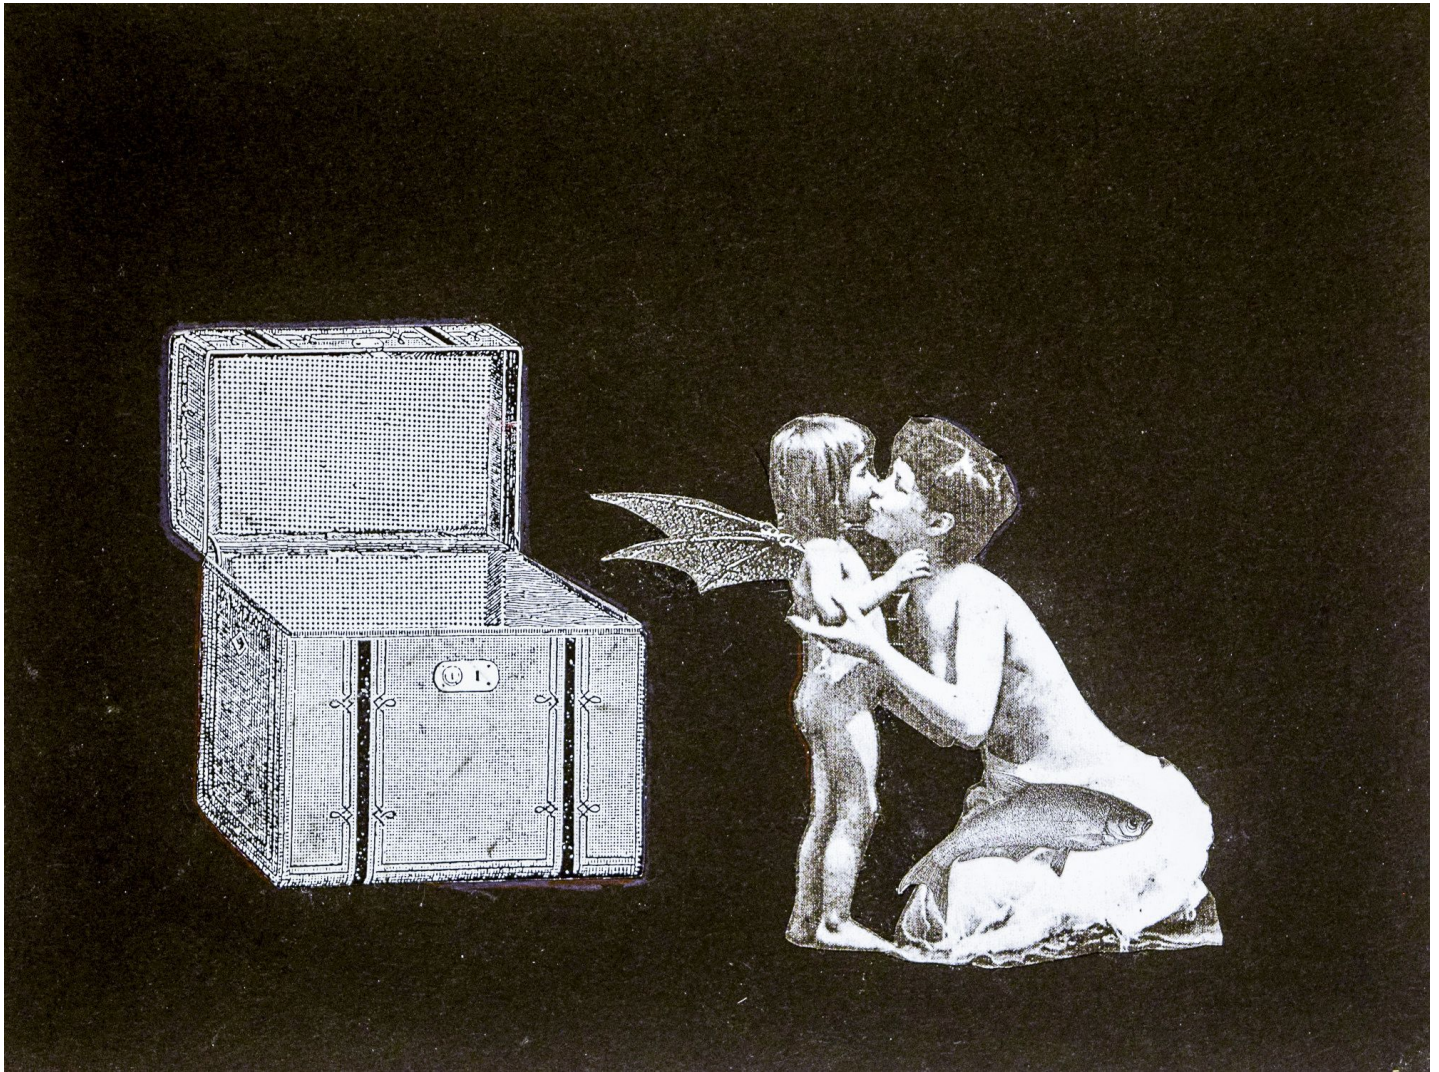

ROBISCHON

STACEY STEERS, *PHANTOM CANYON (MOTHER KISSING BATWING CHILD)*
collage, 12 x 14 inches (framed)
SST013