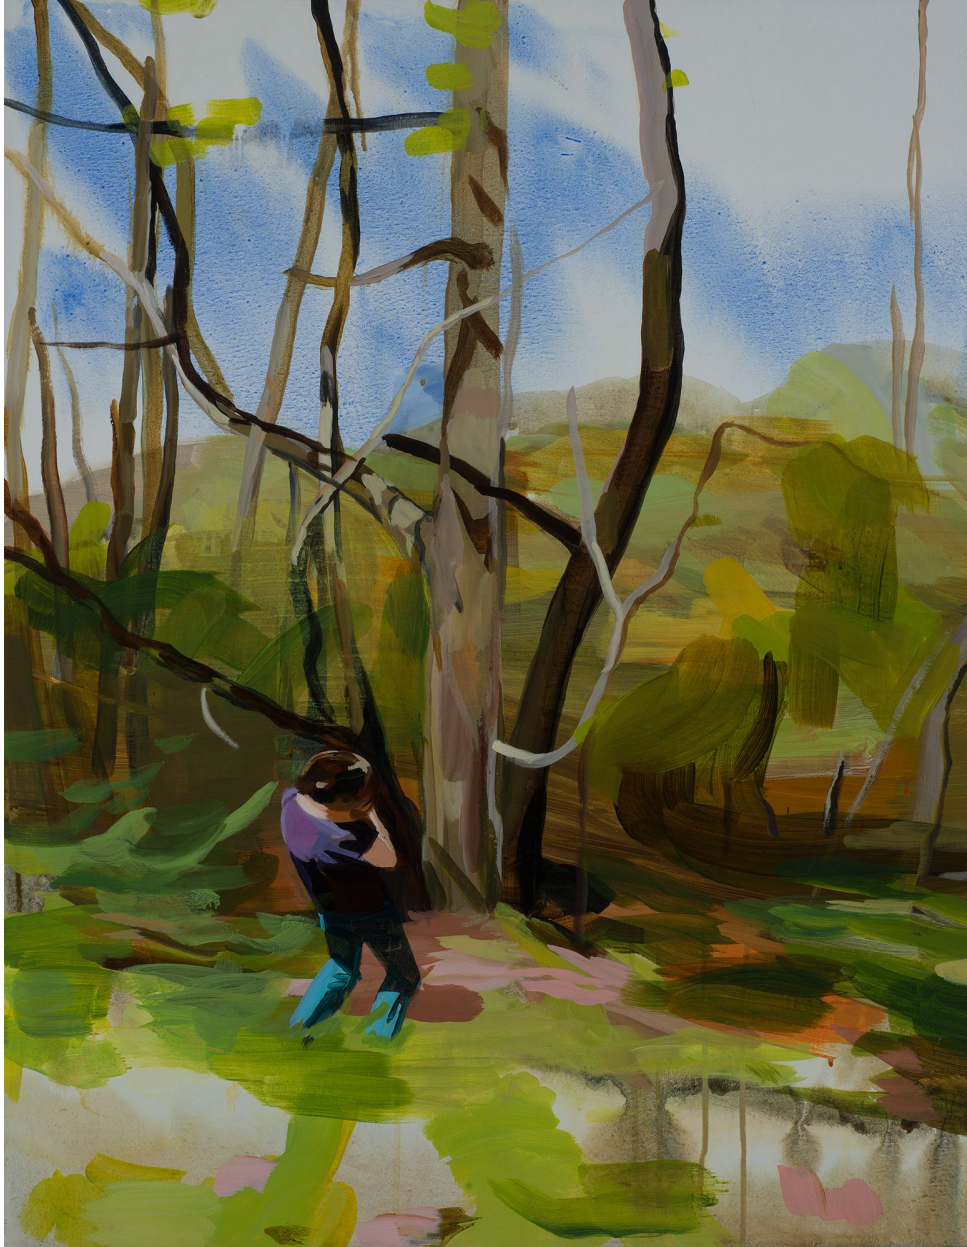

ROBISCHON

NIKKI LINDT, *FOREST EDGE*
acrylic on panel, 36 x 28 in. (91.4 x 71.1 cm)
LIN000