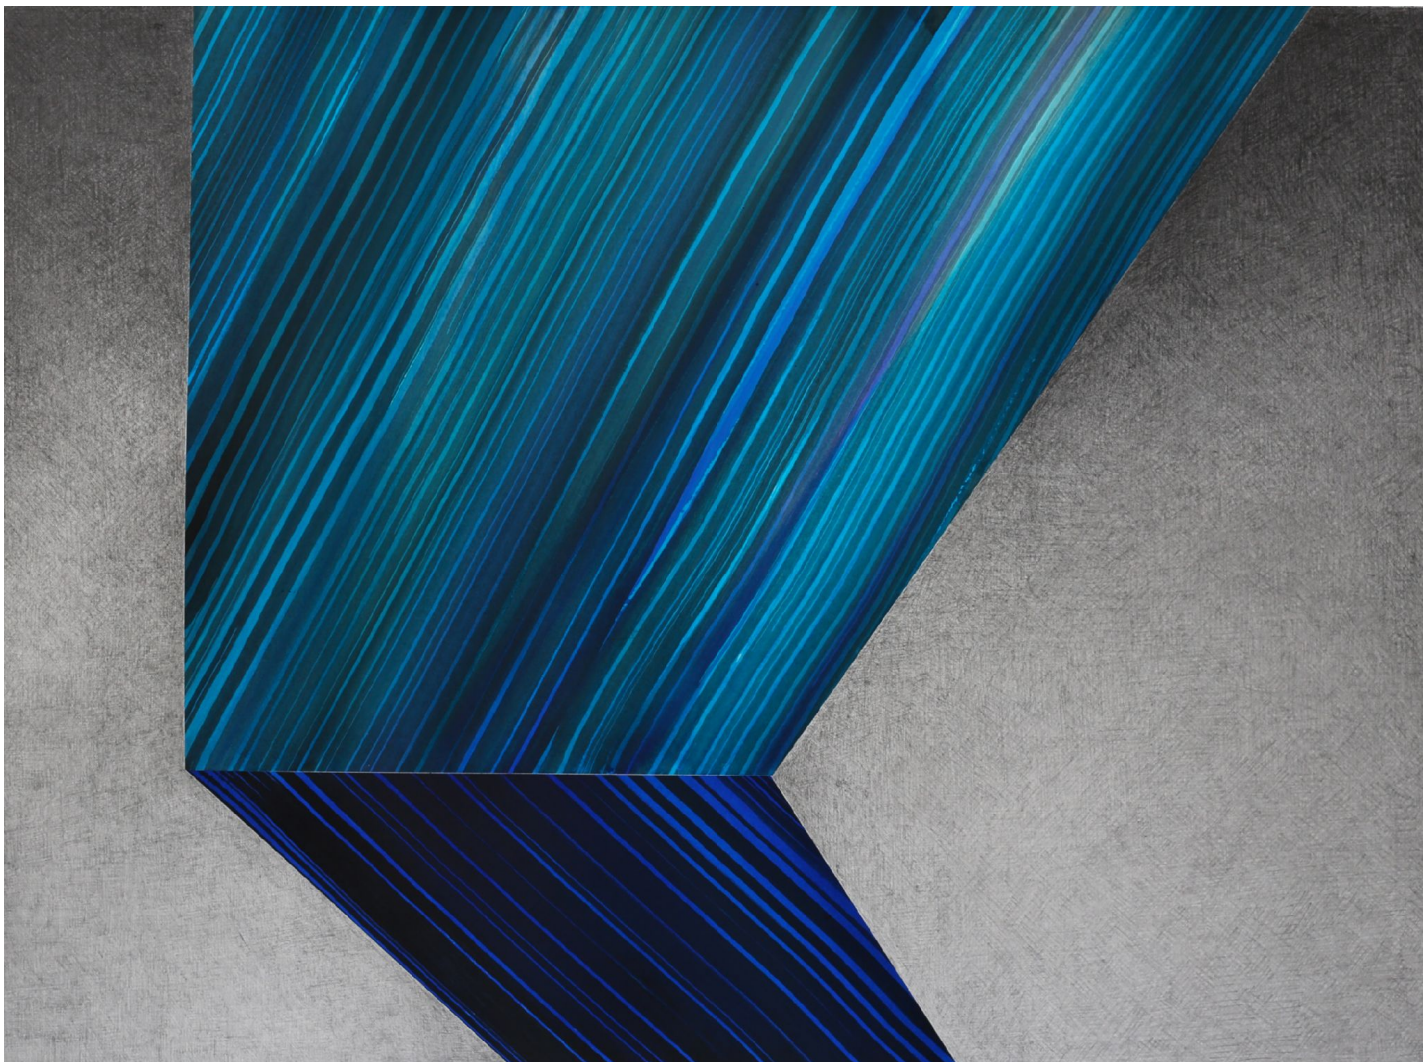

# ROBISCHON

KATE PETLEY, *BOUNDARY #3*  
graphite and acrylic inks on paper, 22 x 30 in. (55.9 x 76.2 cm)  
KPT094