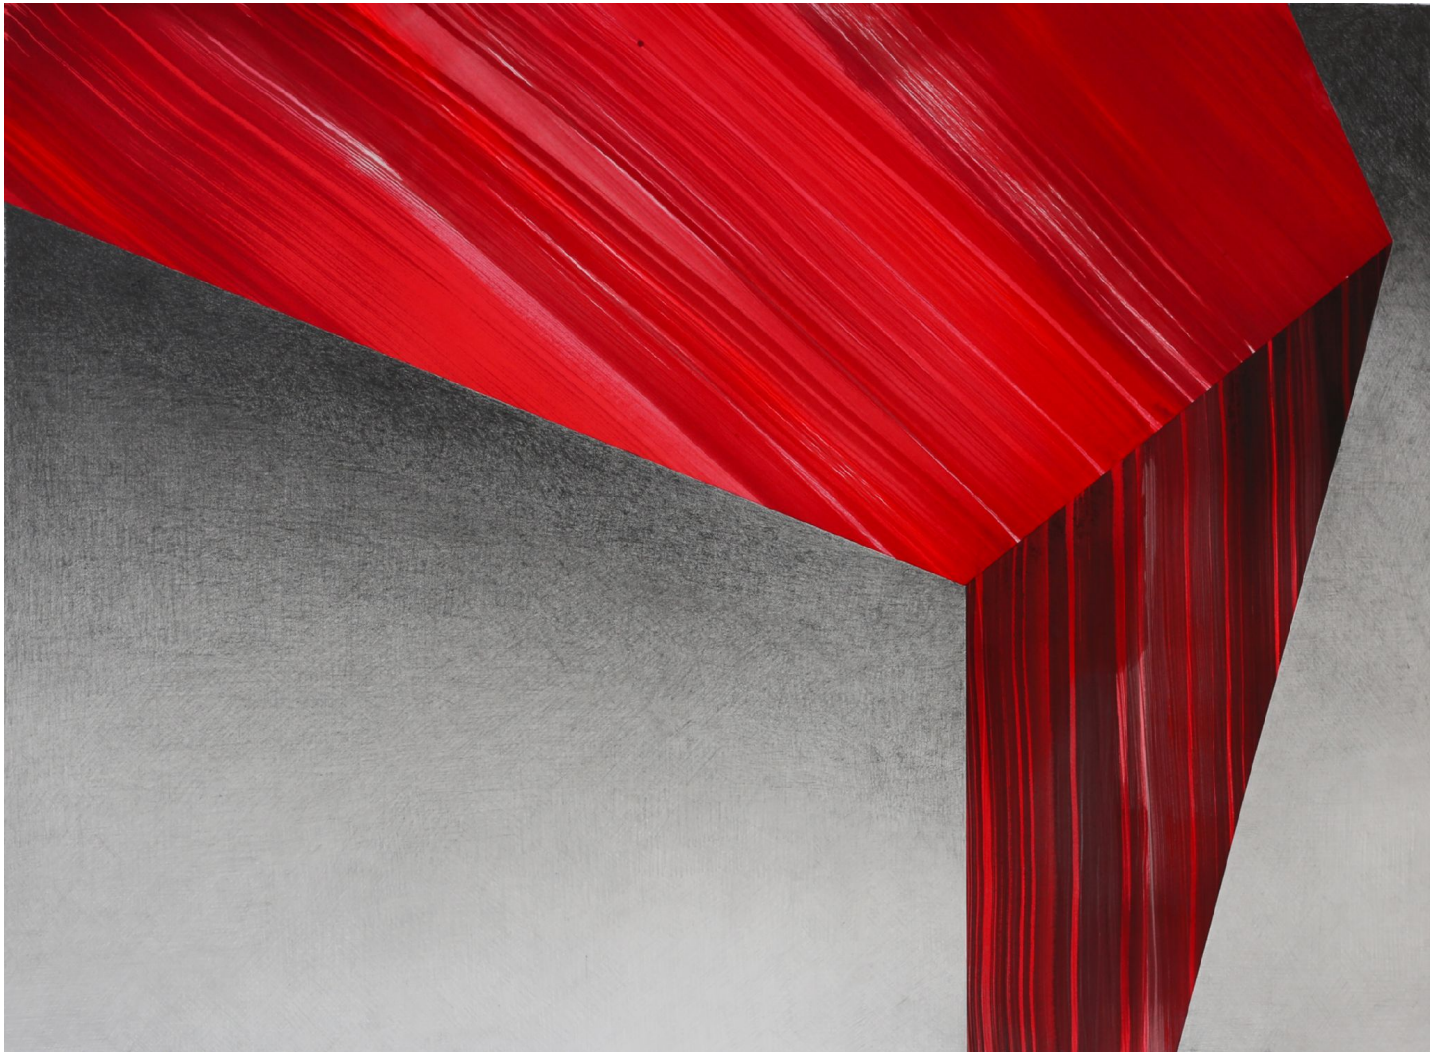

# ROBISCHON

KATE PETLEY, *BOUNDARY #1*  
graphite and acrylic inks on paper, 22 x 30 in. (55.9 x 76.2 cm)  
KPT092