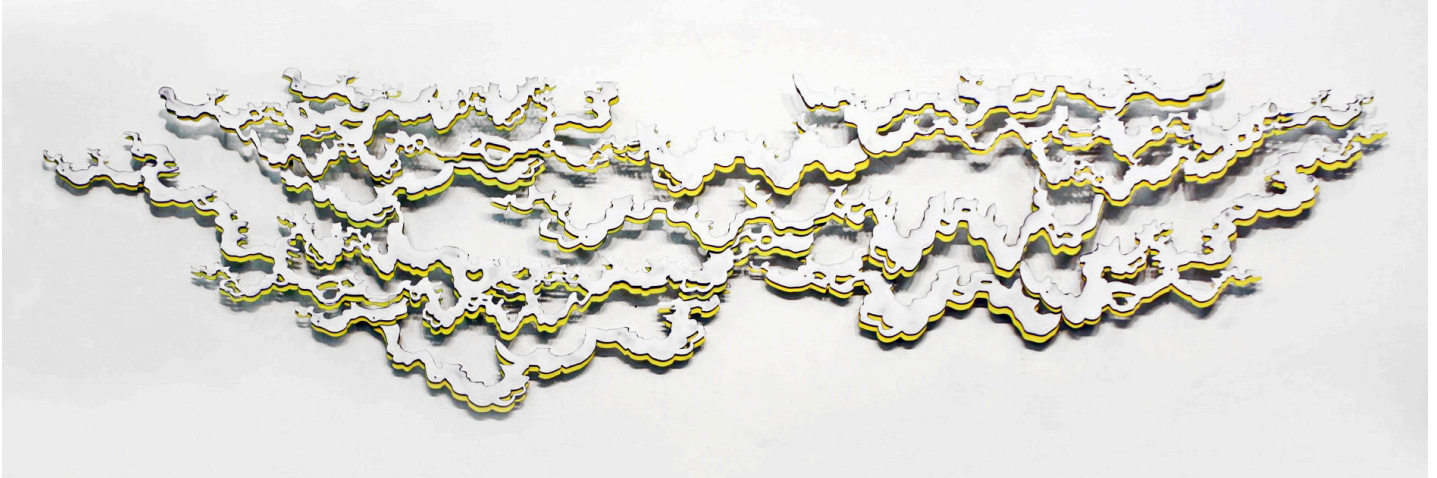

ROBISCHON

KATY STONE, *CLOUD ISLAND Ed. 2*
oil on aluminum, 29 x 110 x 3 in. (73.7 x 279.4 x 7.6 cm)
STO072