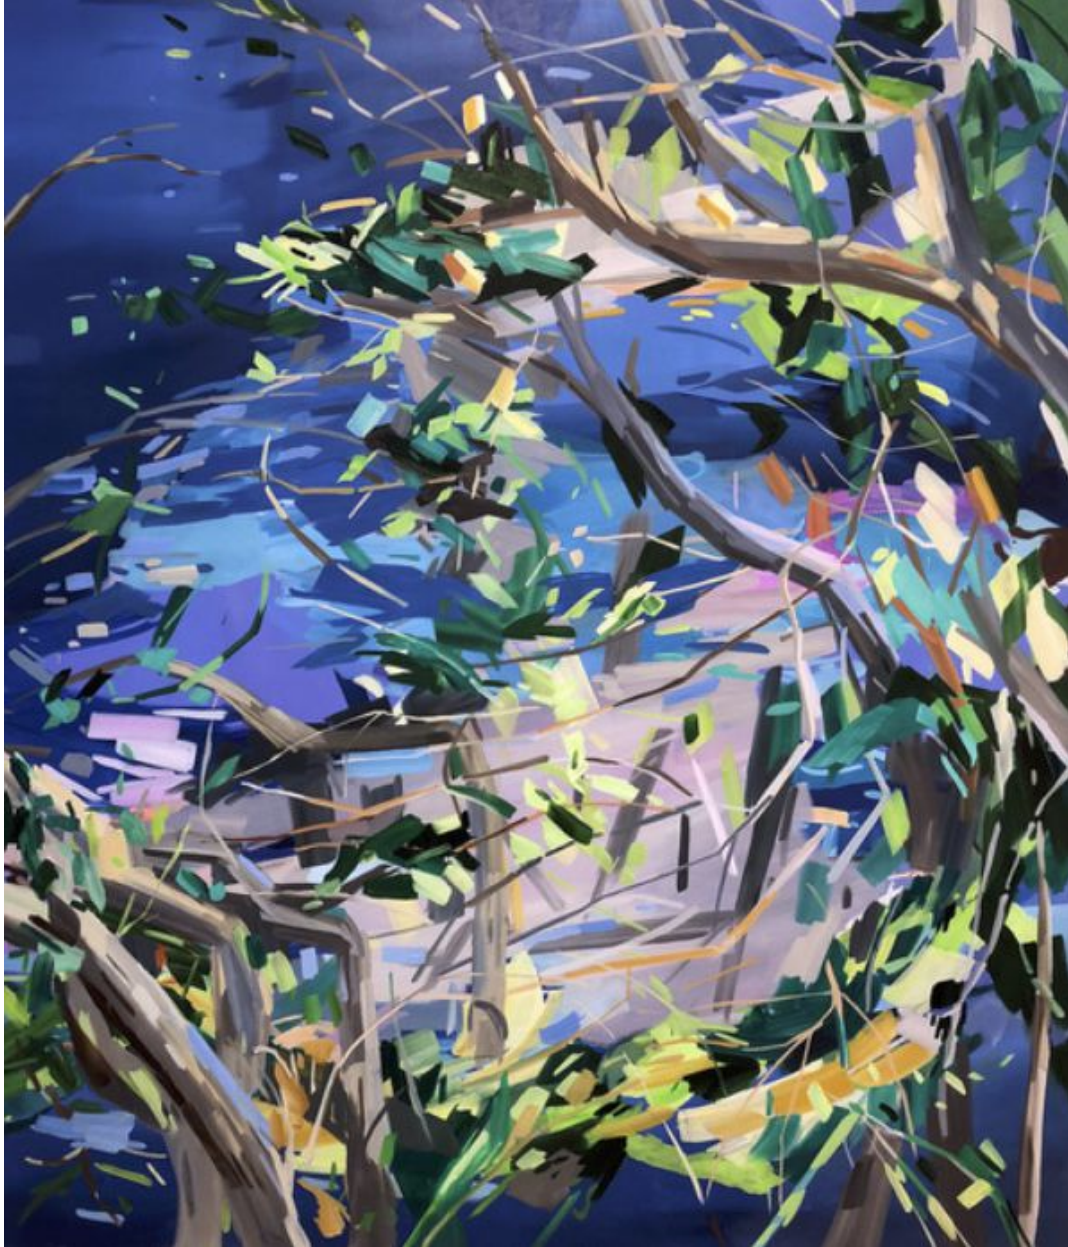

ROBISCHON

DIANE CARR, *SQUALL*
oil on canvas, 70 x 60 in. (177.8 x 152.4 cm)
CAR011