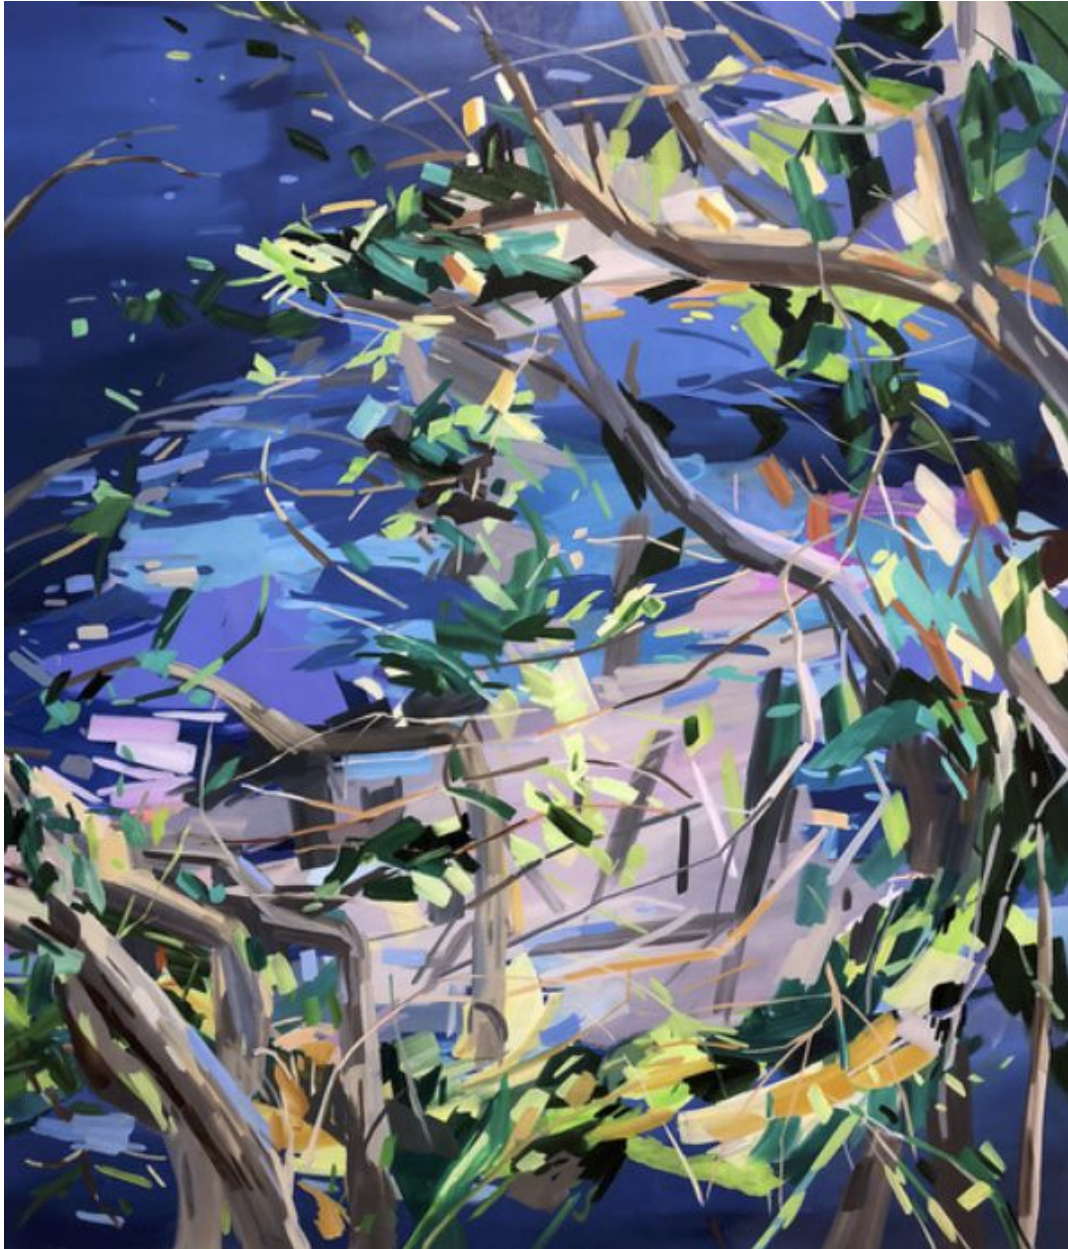

# ROBISCHON

DIANE CARR, *SQUALL*  
oil on canvas, 70 x 60 in. (177.8 x 152.4 cm)  
CAR011