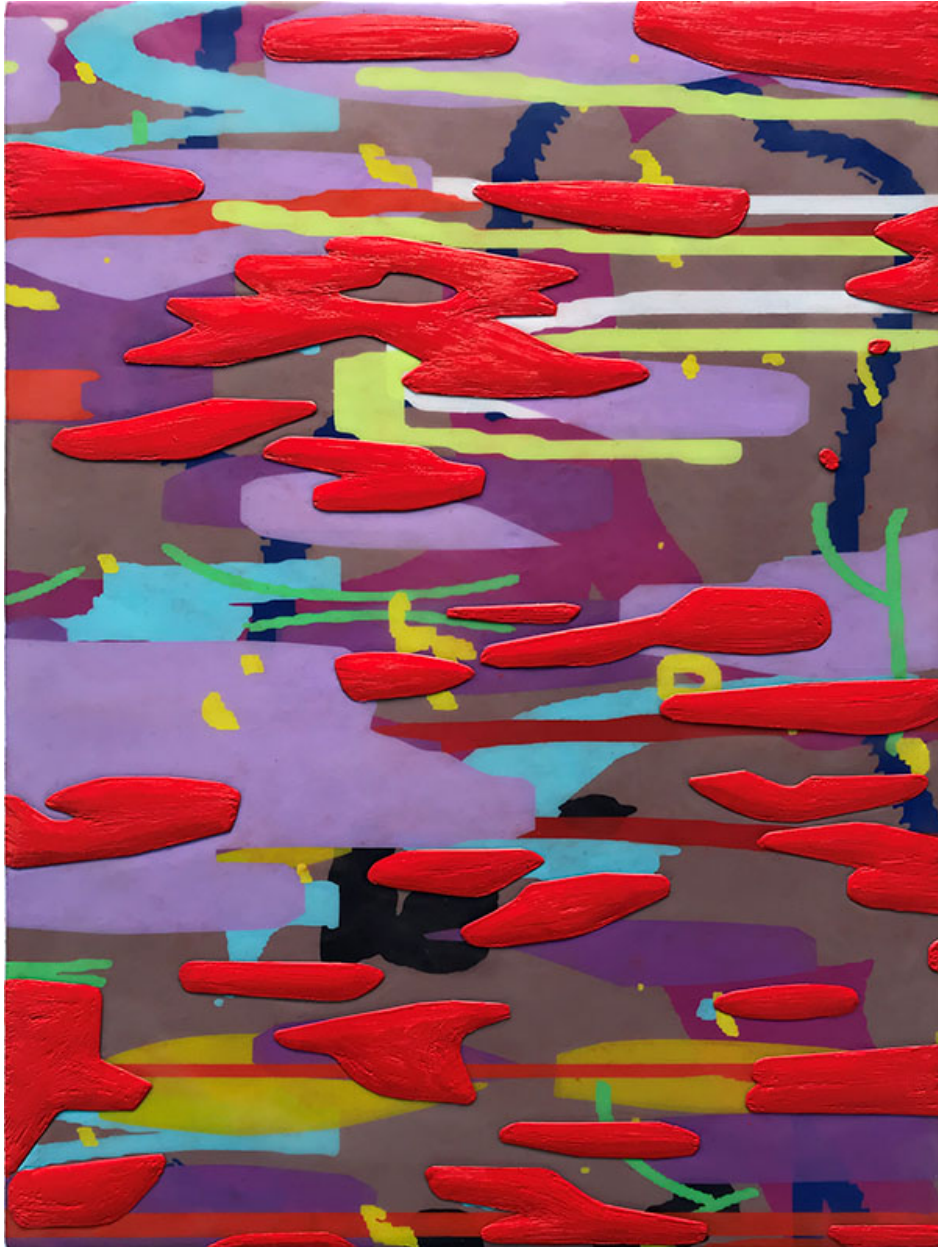

ROBISCHON

AMY ELLINGSON, *VARIATION: purple (dawn) Study No. 3*
oil and encaustic on panel, 16 x 12 x 1 in. (40.6 x 30.5 x 2.5
cm)

AEL006