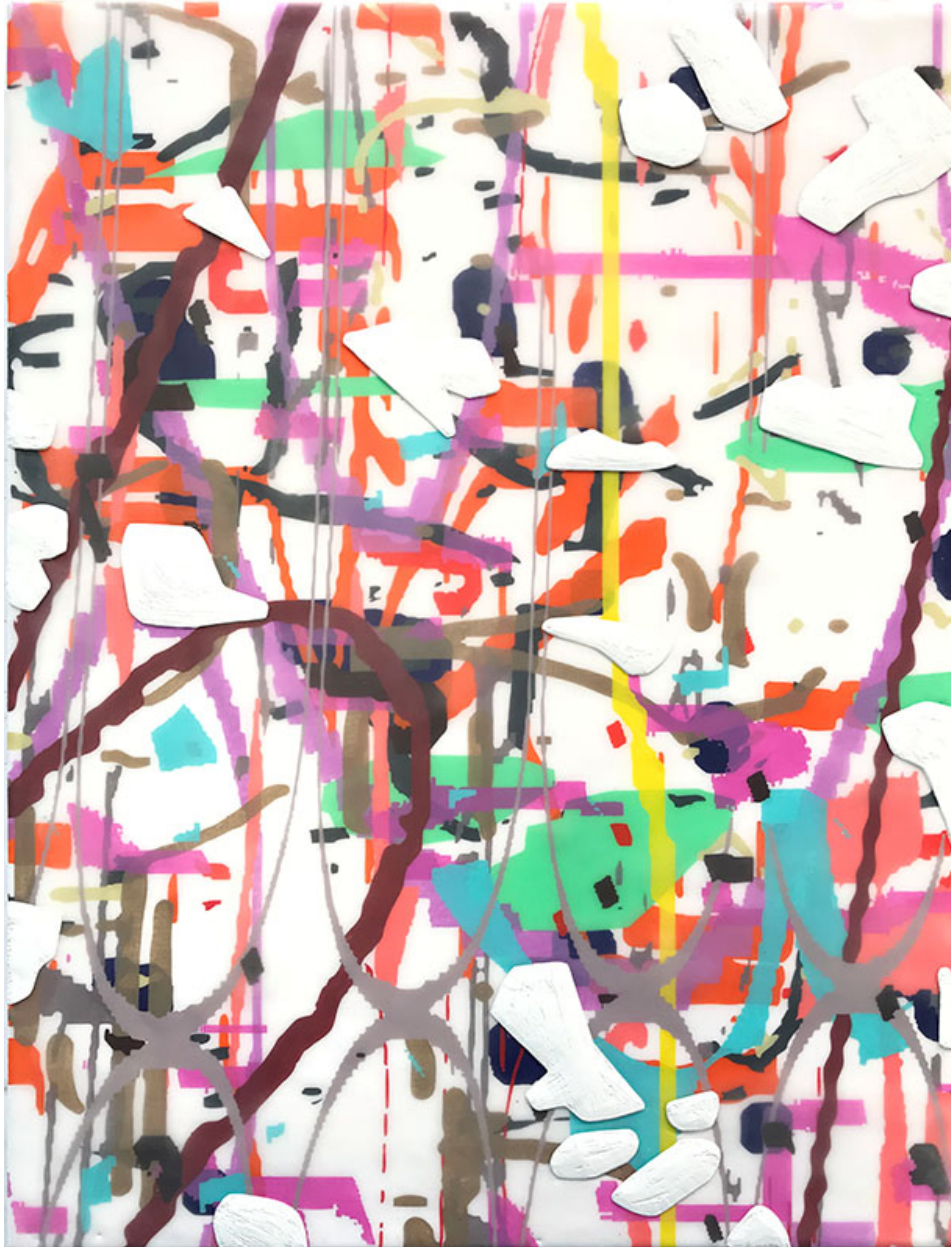

# ROBISCHON

AMY ELLINGSON, *VARIATION: white (everything), Study No. 2*  
oil and encaustic on panel, 16 x 12 x 1 in. (40.6 x 30.5 x 2.5 cm)  
AEL005