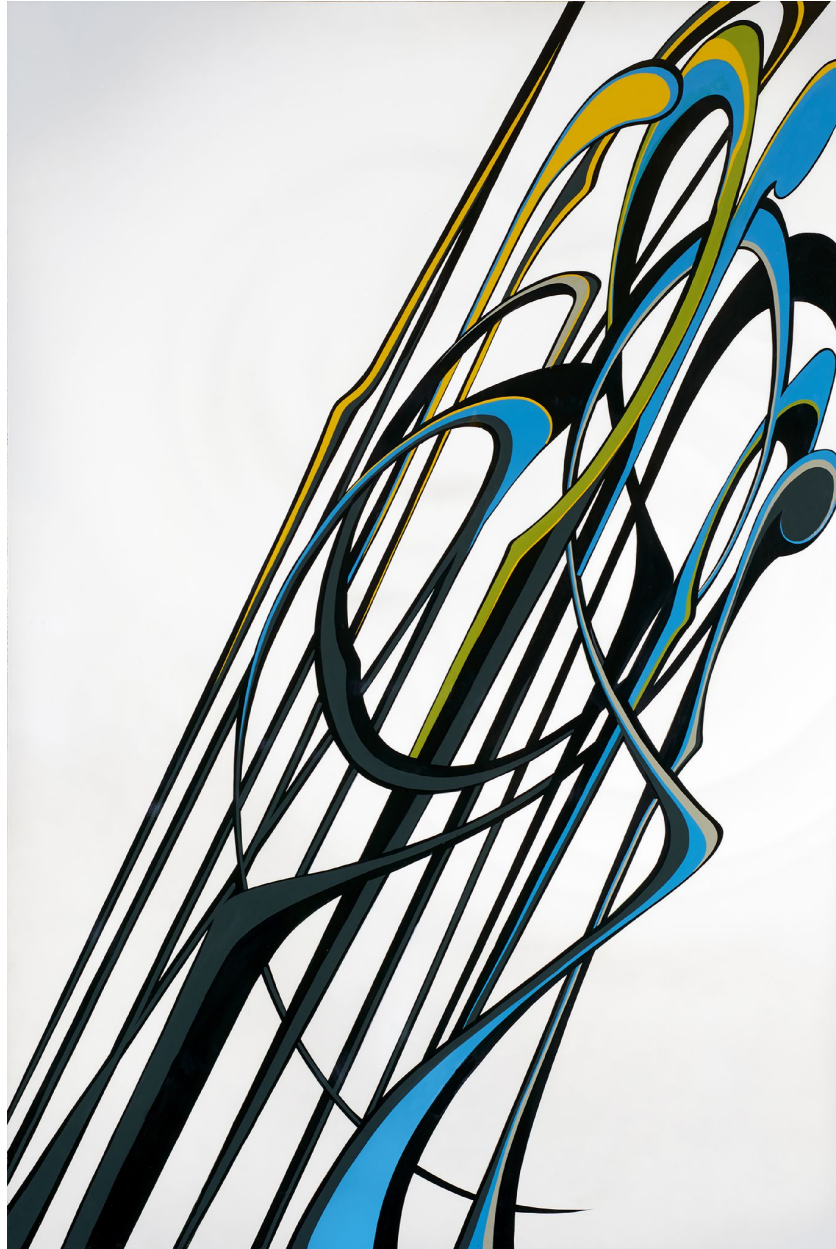

ROBISCHON

LISA STEFANELLI, *DREAM BABY, DREAM 01*
automotive paint and enamel on panel, 60 x 40 in.
(152.4 x 101.6 cm)