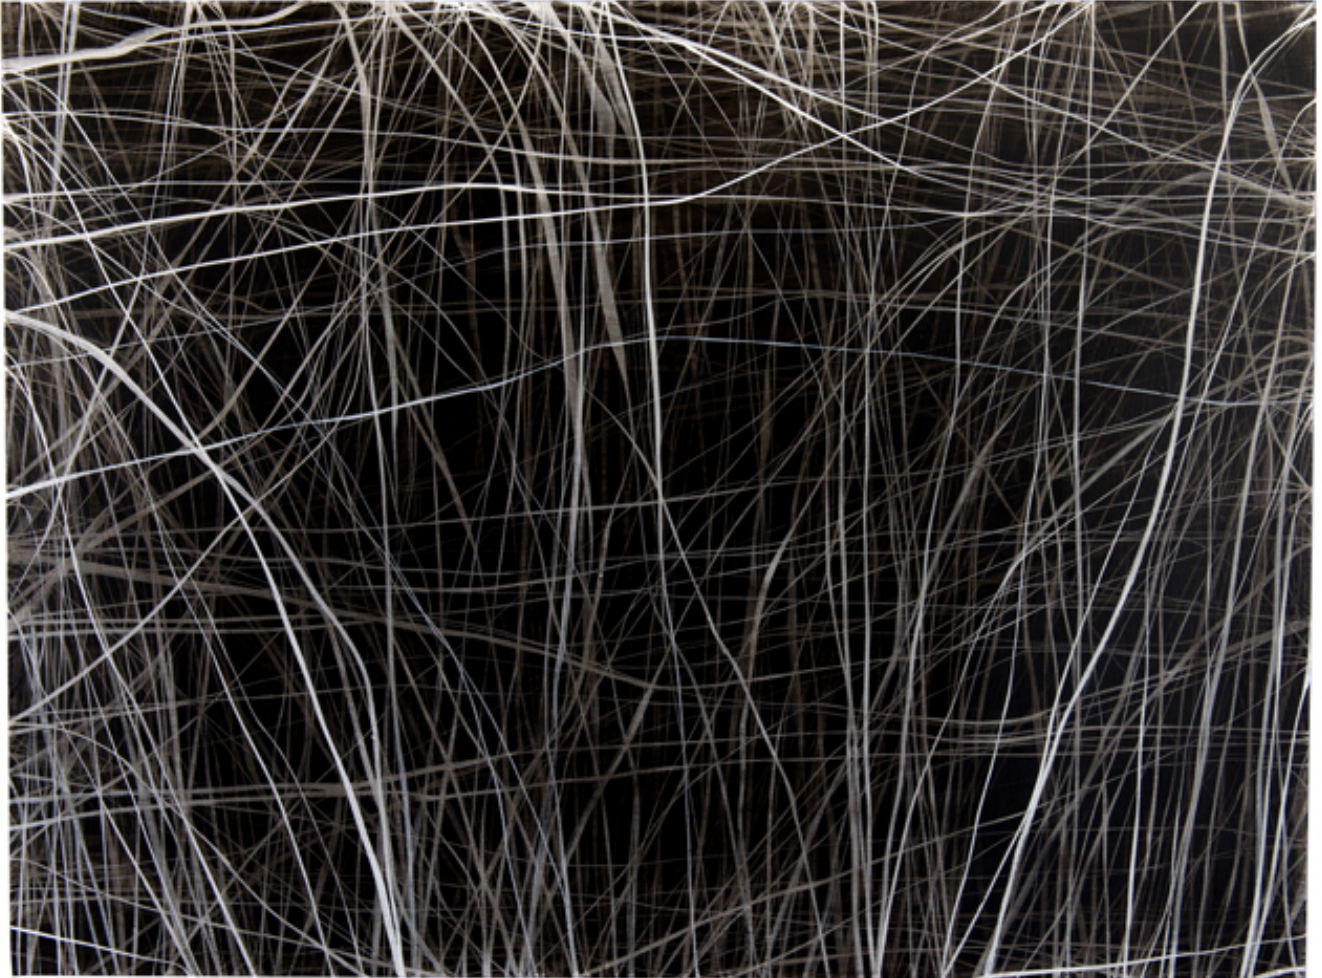

ROBISCHON

ERIN WIERSMA, *8/3/2017*
charcoal/ acrylic on panel, 36 x 48 in. (91.4 x 121.9 cm)
WIE048