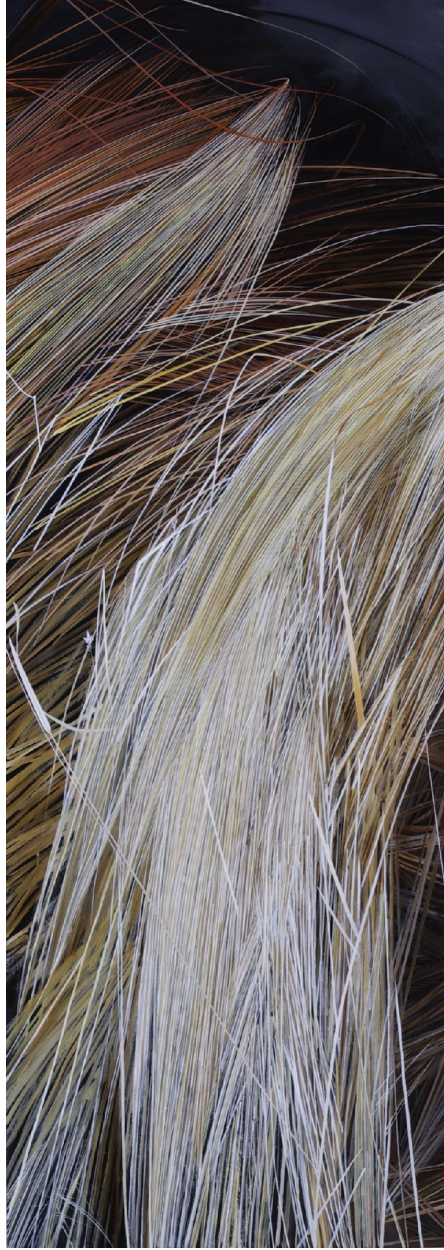

ROBISCHON

KAREN KITCHEL, *TERRA INCOGNITA #1*
oil on panel, 62 x 22 in. (157.5 x 55.9 cm)
KITCH194