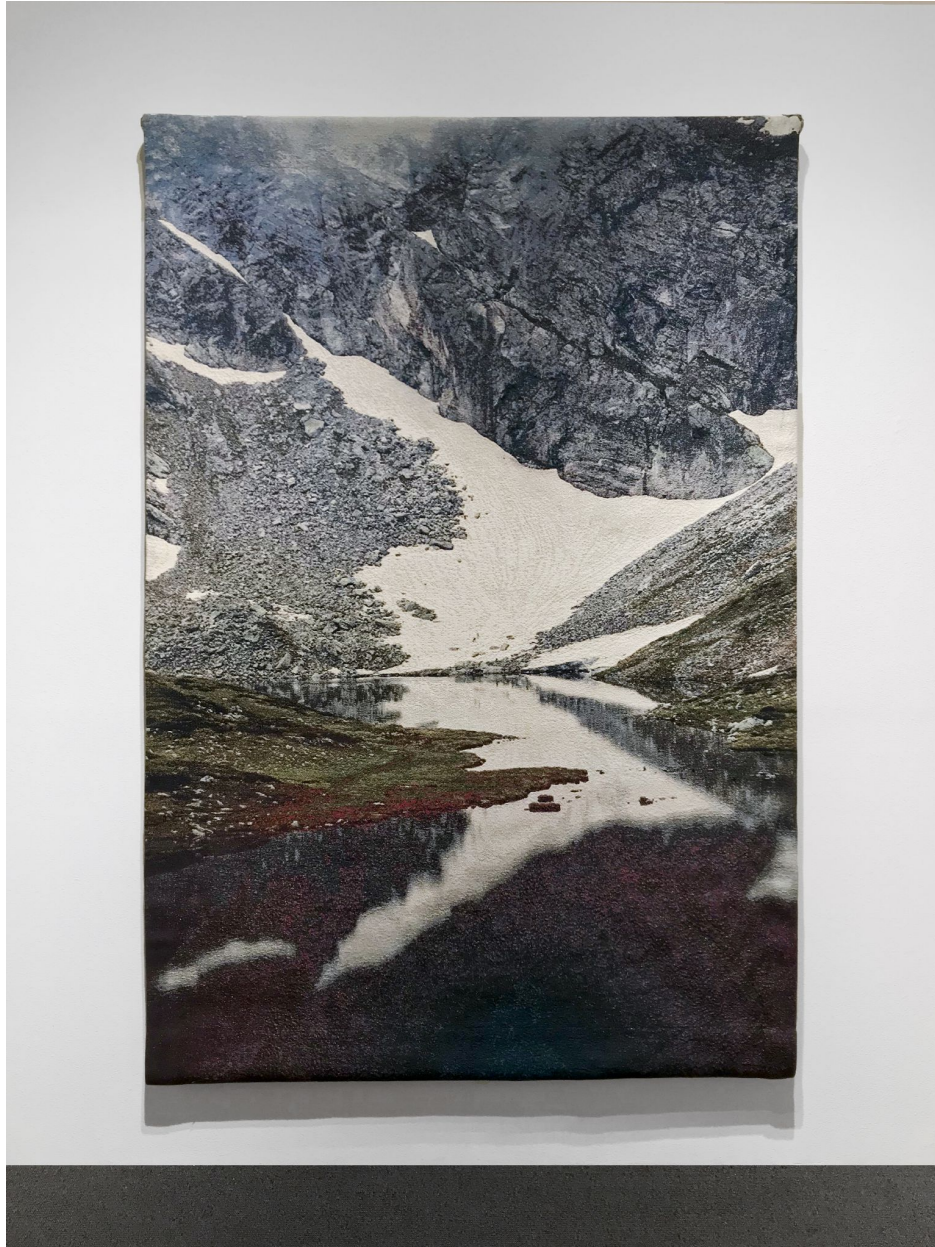

# ROBISCHON

ELENA DORFMAN, *VALBONA 2 1/6 (Tapestry)*  
cotton Jacquard tapestry with metallic threads, 96 x 66 in.  
(243.8 x 167.6 cm)  
EDO033