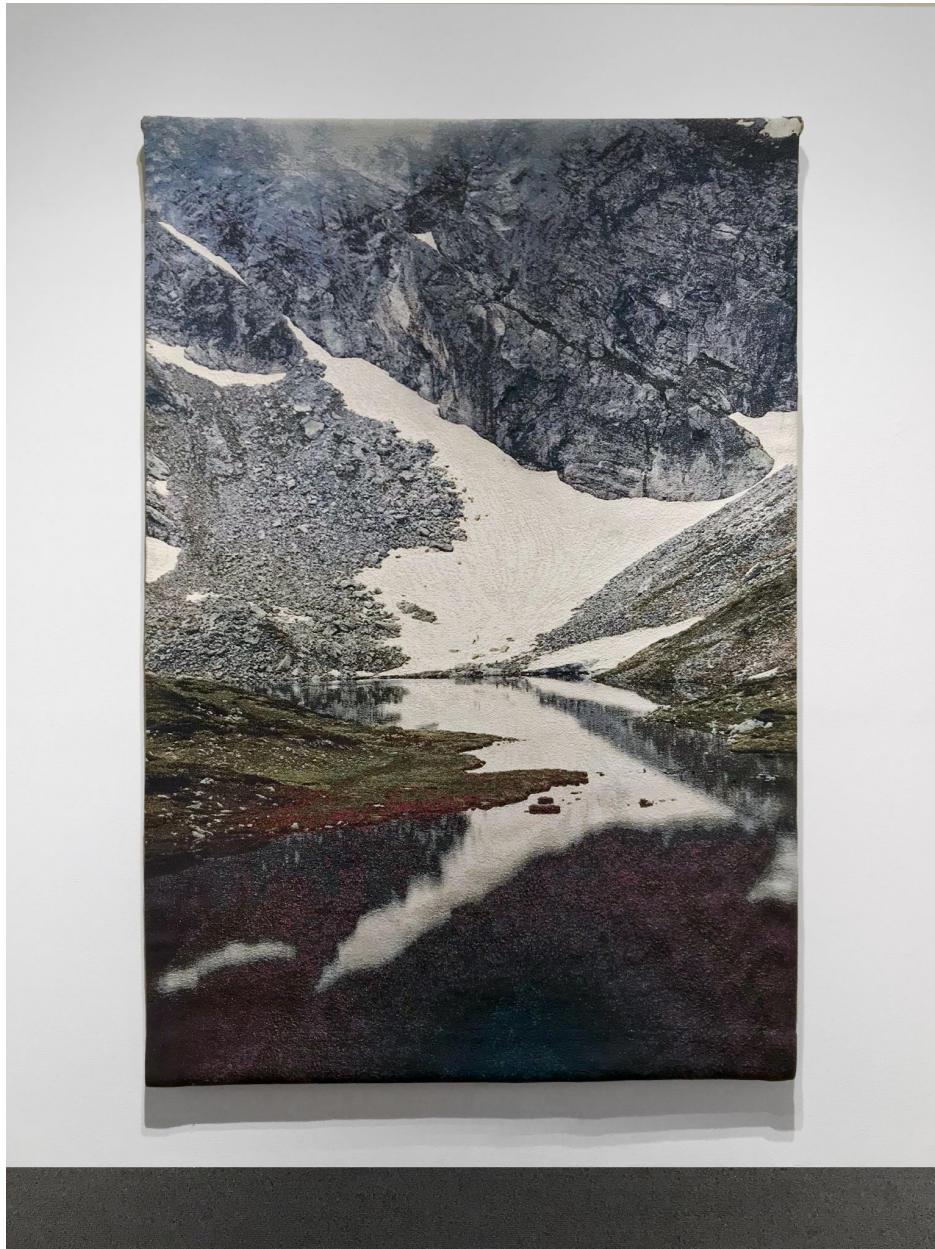

ROBISCHON

ELENA DORFMAN, *VALBONA 2 1/6*
cotton Jacquard tapestry with metallic threads, 96 x 66 in.
(243.8 x 167.6 cm)
EDO033