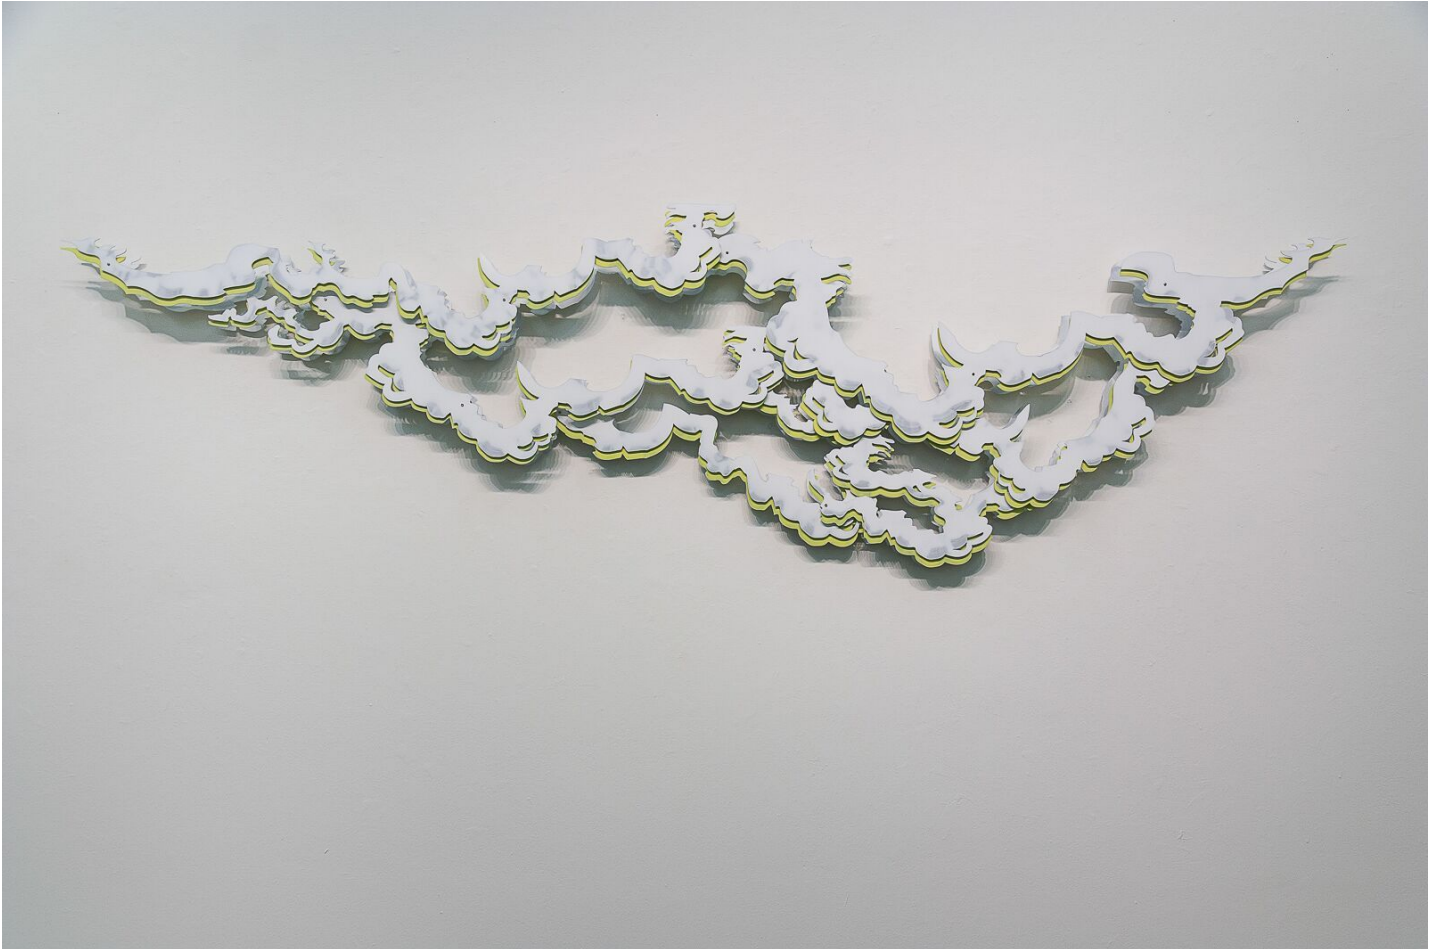

ROBISCHON

KATY STONE, *CLOUD ISLAND 2 1/3*
oil on aluminum, 23 x 80 x 2 1/2 in. (58.4 x 203.2 x 6.3 cm)
STO079