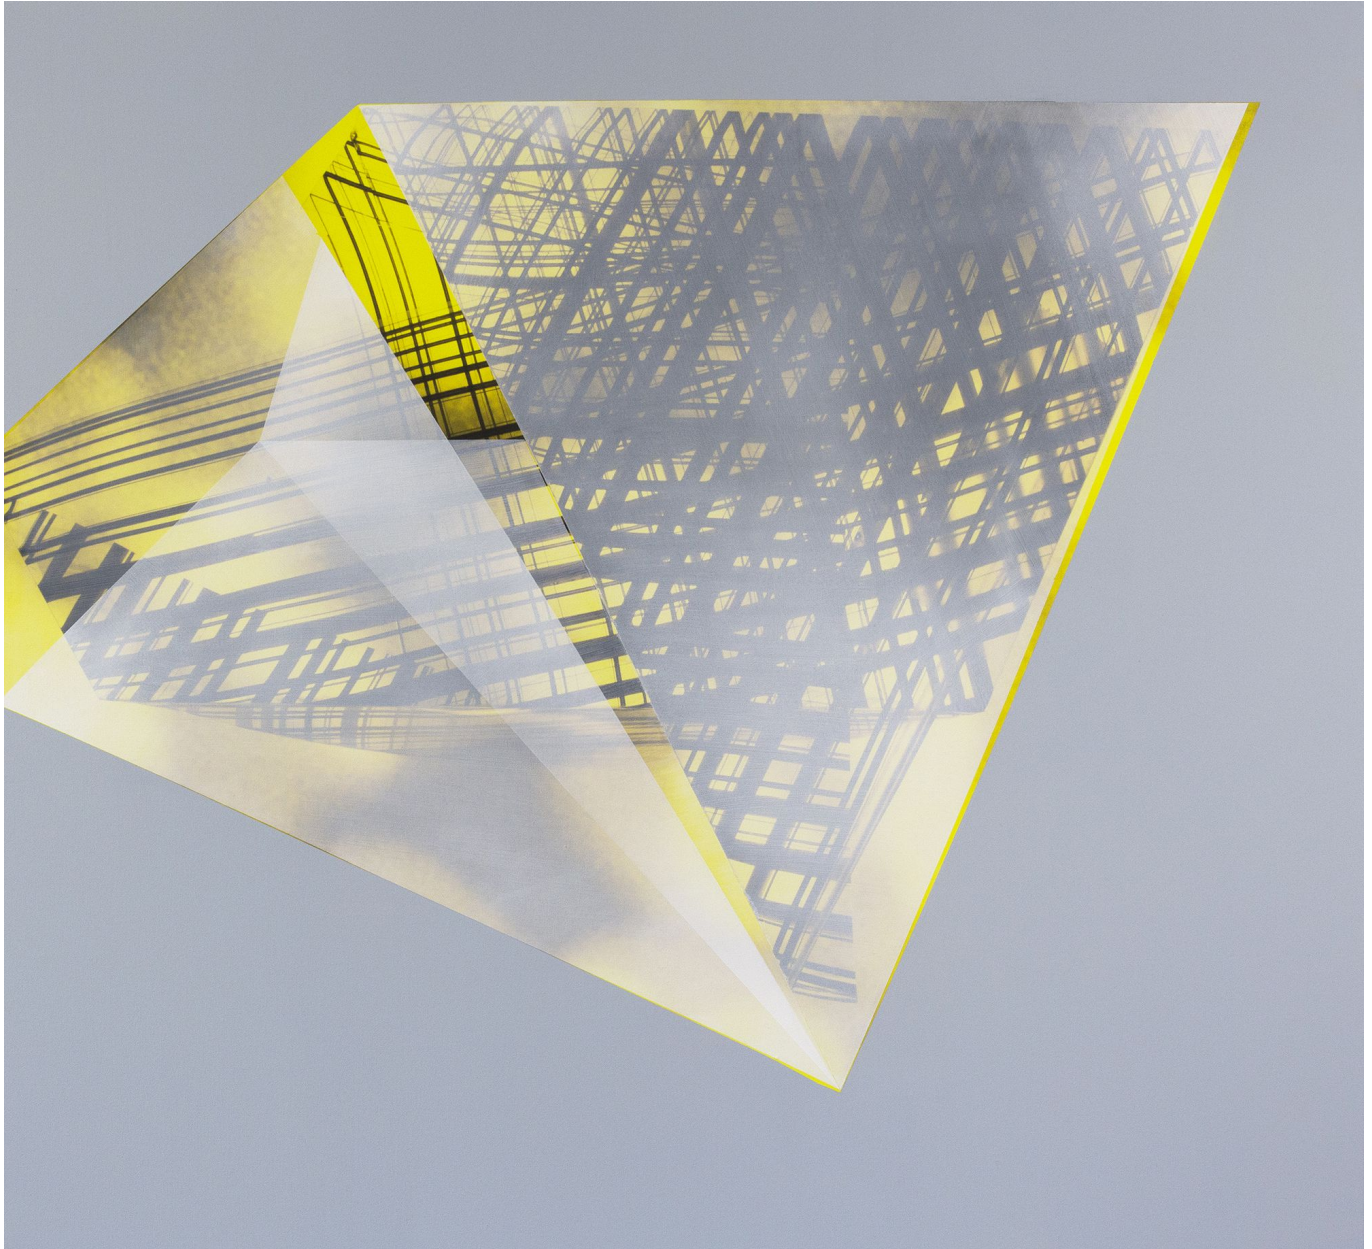

# ROBISCHON

KATE PETLEY, *IMPLICATIONS*  
acrylic and pigmented ink on canvas, 48 x 52 in. (121.9 x 132.1 cm)  
KPT101