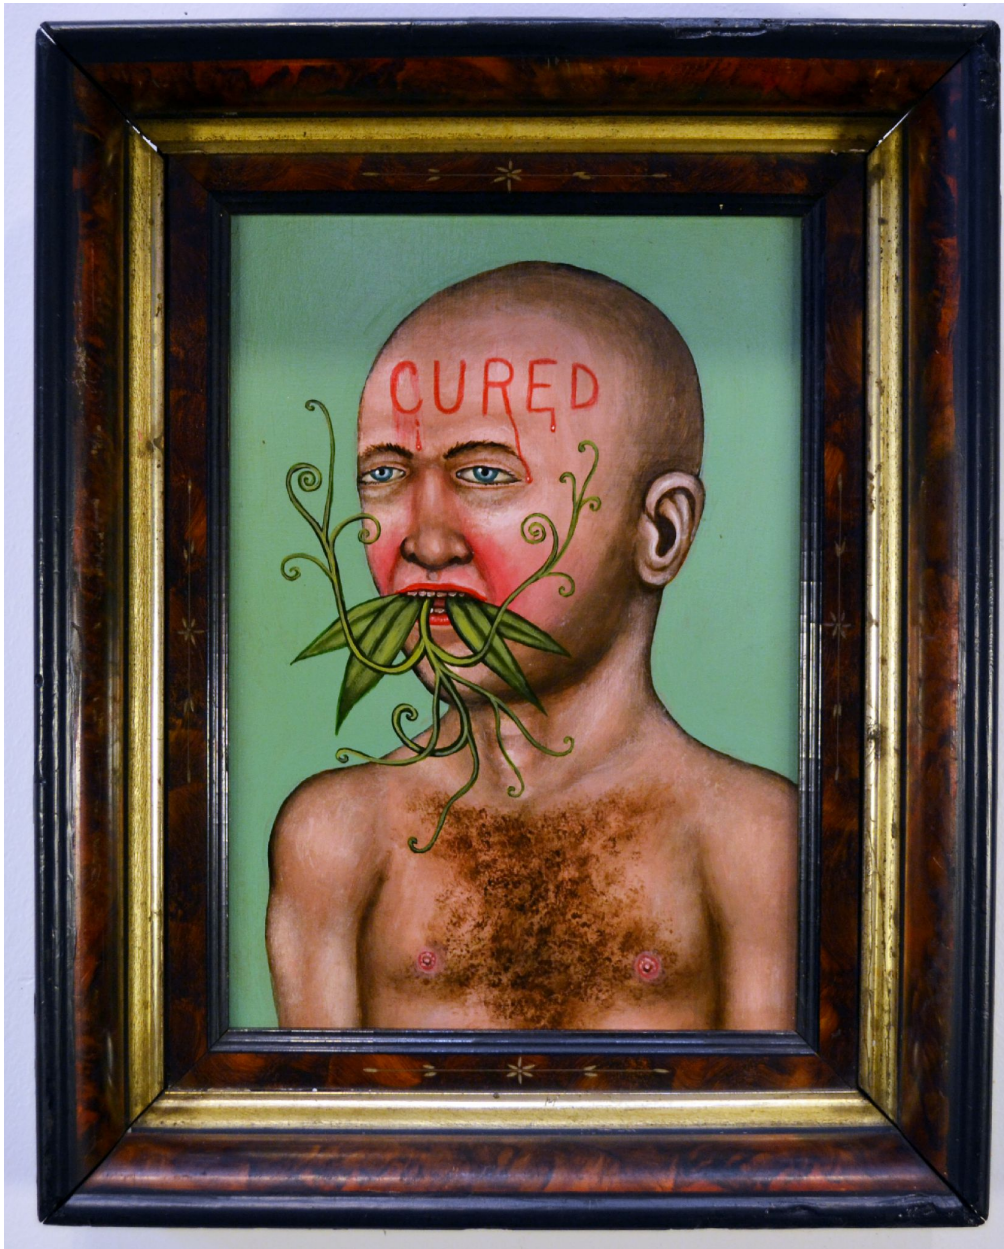

# ROBISCHON

FRED STONEHOUSE, *CURED*  
acrylic on panel with antique frame, 16 x 12 1/2 in. (40.6 x 31.8 cm)  
FST024