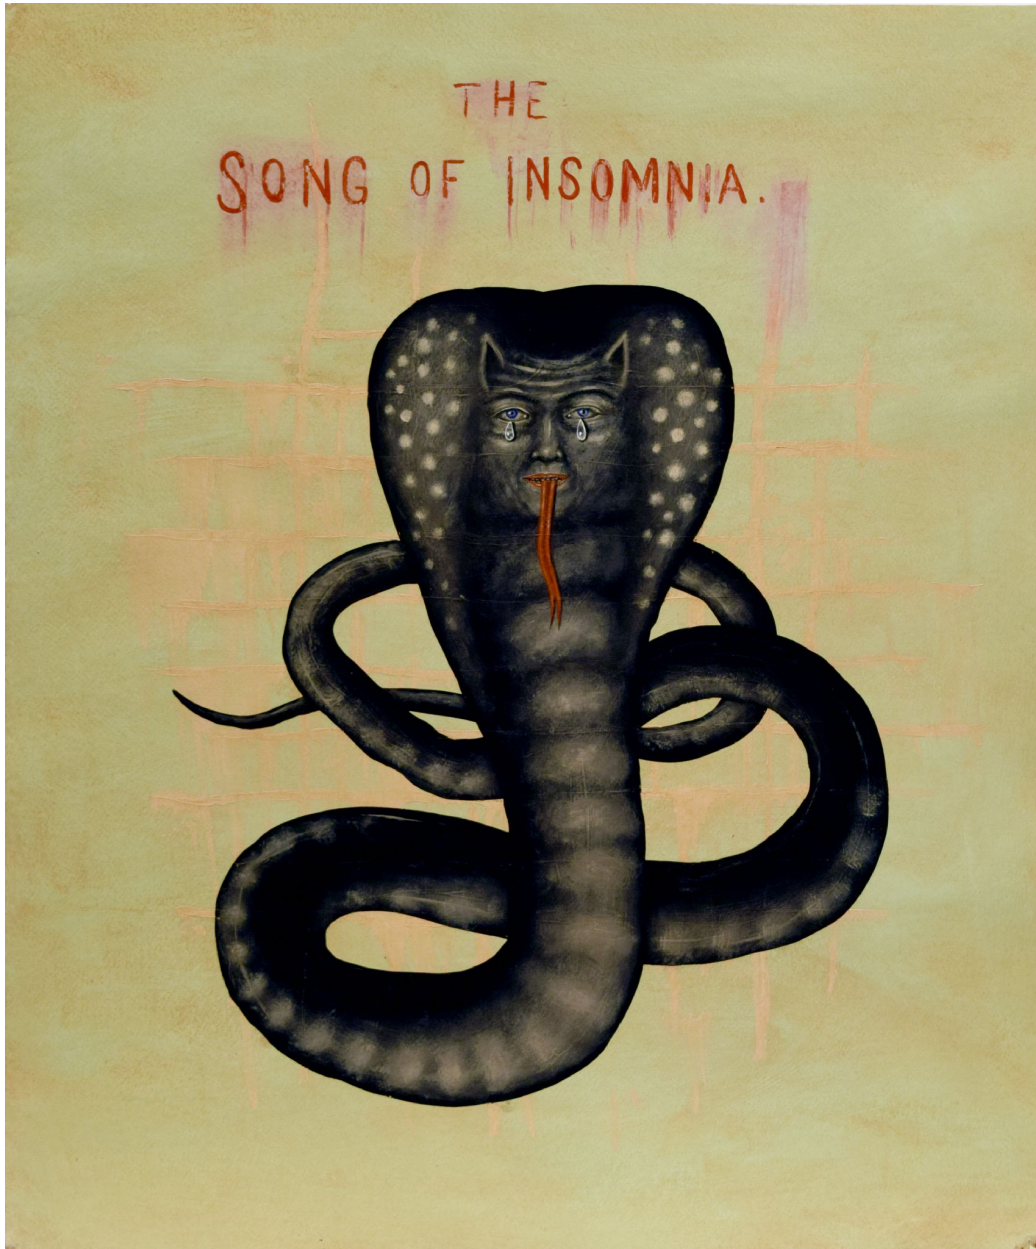

ROBISCHON

FRED STONEHOUSE, *SONG OF INSOMNIA*
acrylic on paper, 26 x 22 in. (66 x 55.9 cm)
FST001