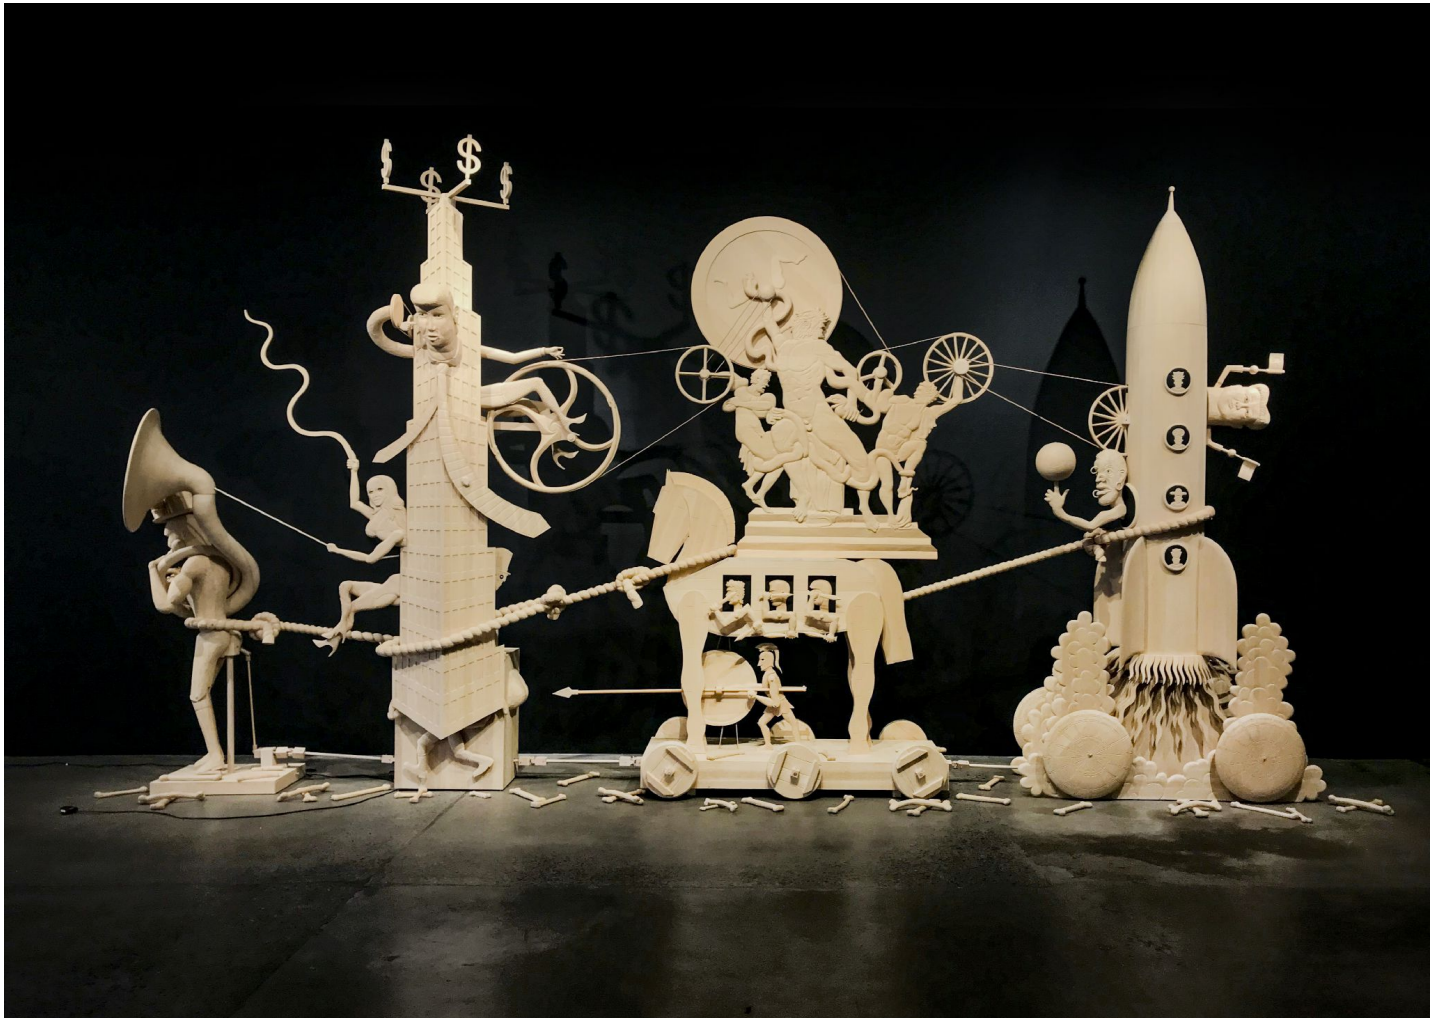

# ROBISCHON

JOHN BUCK, *THE MARCH OF FOLLY*

jelutong wood, acrylic leather and motor, 152 x 283 x 41 in. (386.1 x 718.8 x 104.1 cm)

BUCK136