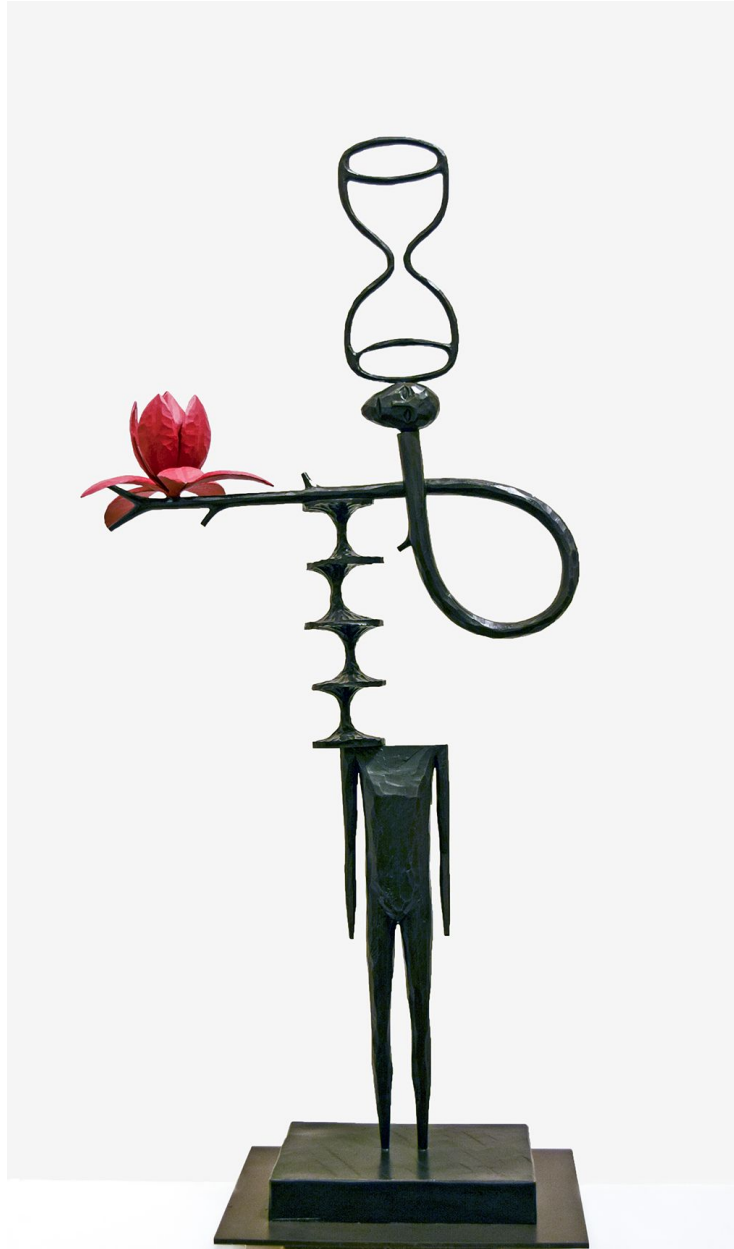

ROBISCHON

JOHN BUCK, *HOLUALOA NO. 7 4/5*
cast bronze, 45 x 23 x 8 in. (114.3 x 58.4 x 20.3
cm)
BUCK110