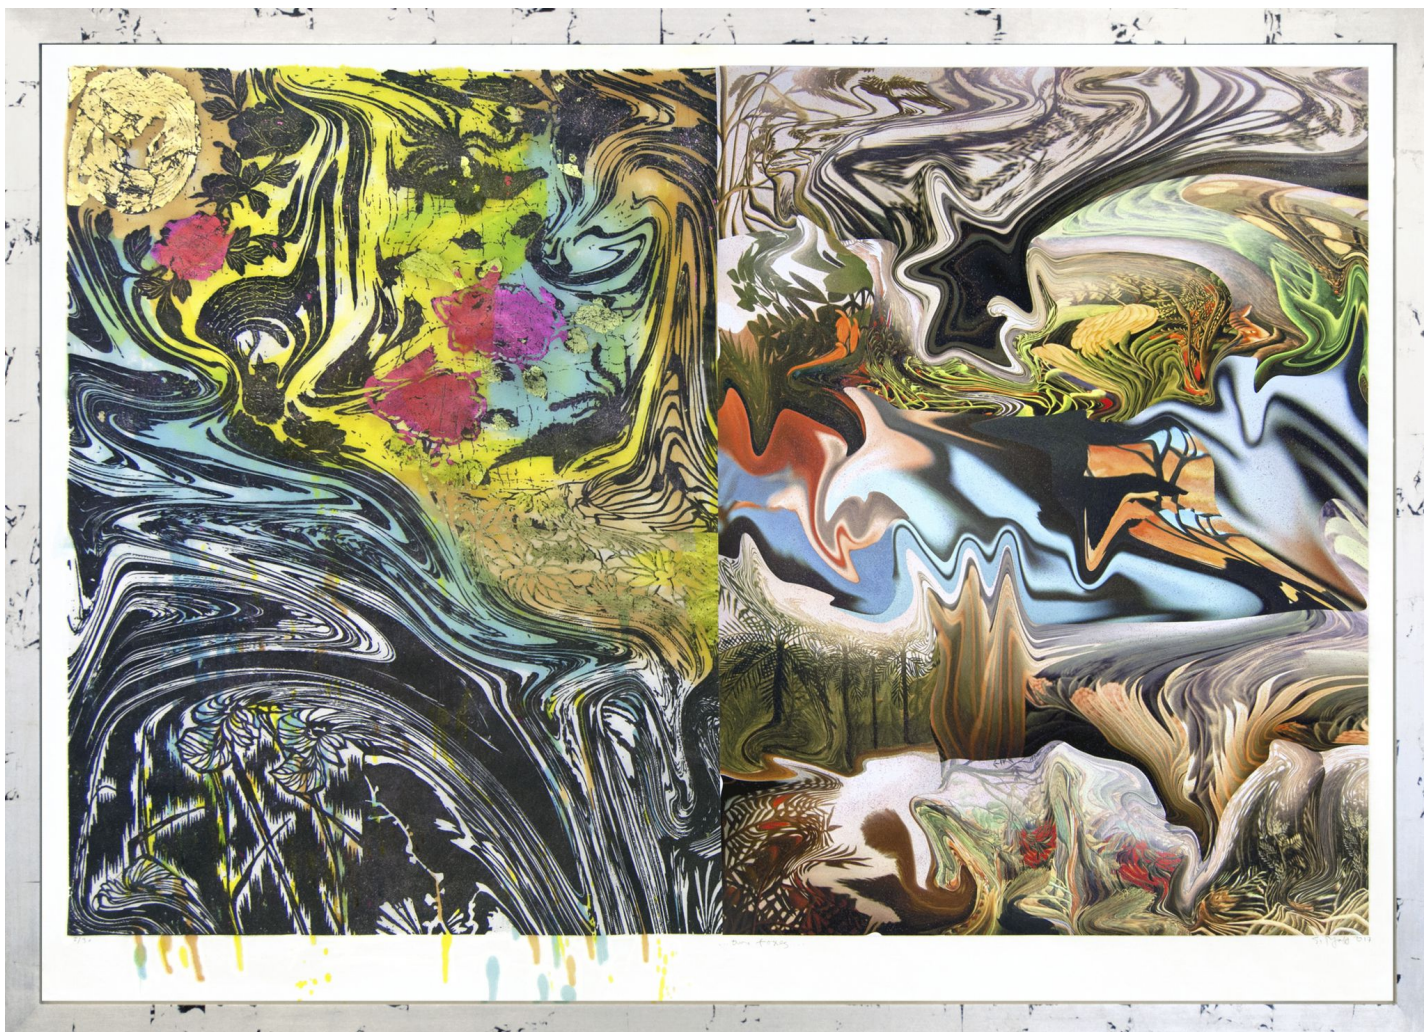

ROBISCHON

JUDY PFAFF, *...TWO FOXES... 4/30*

woodcut, hand-painted dye, colored silver leaf and archival inkjet, 44 x 65 1/4 in. (111.8 x 165.7
cm)

JP150