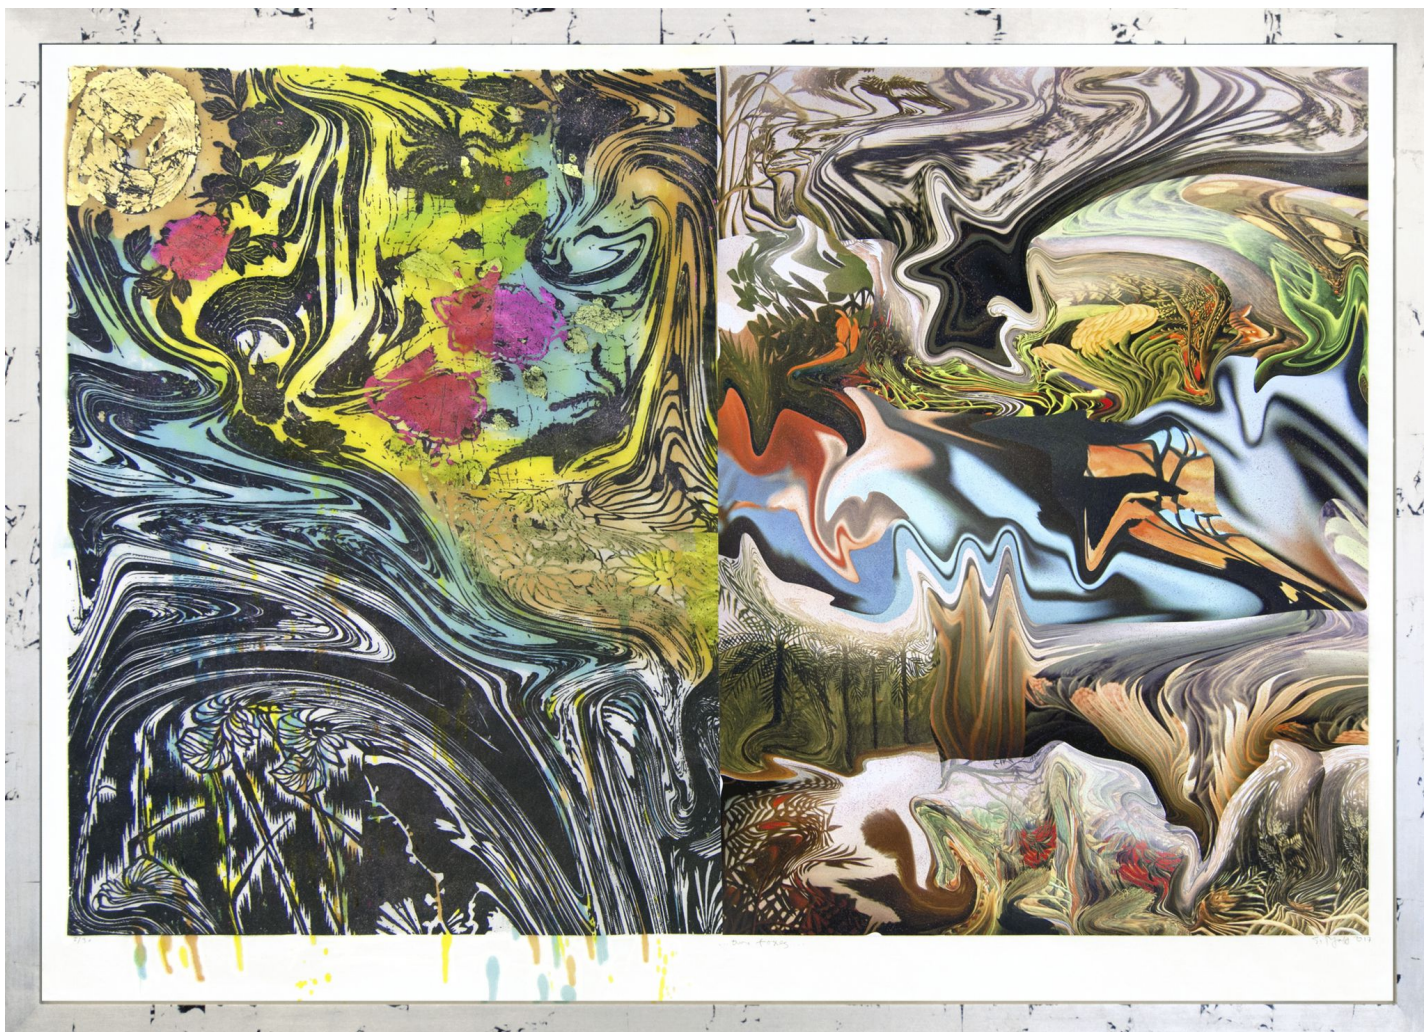

ROBISCHON

JUDY PFAFF, *...TWO FOXES...* 4/30

woodcut, hand-painted dye, colored silver leaf and archival inkjet, 44 x 65 1/4 in. (111.8 x 165.7
cm)

JP150