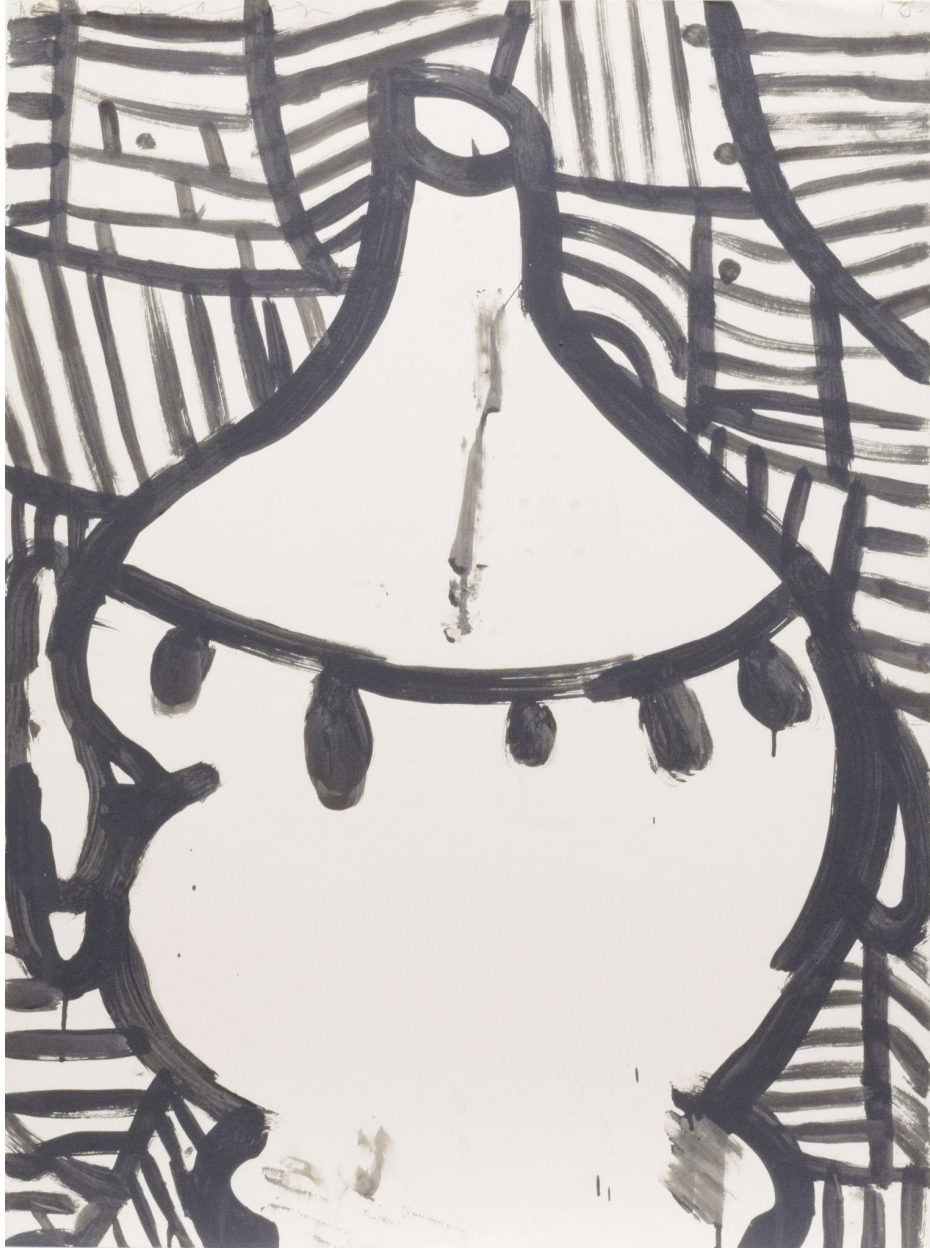

# ROBISCHON

GARY KOMARIN, *VESSEL*  
acrylic on paper, 30 x 22 in. (76.2 x 55.9 cm)  
GK086