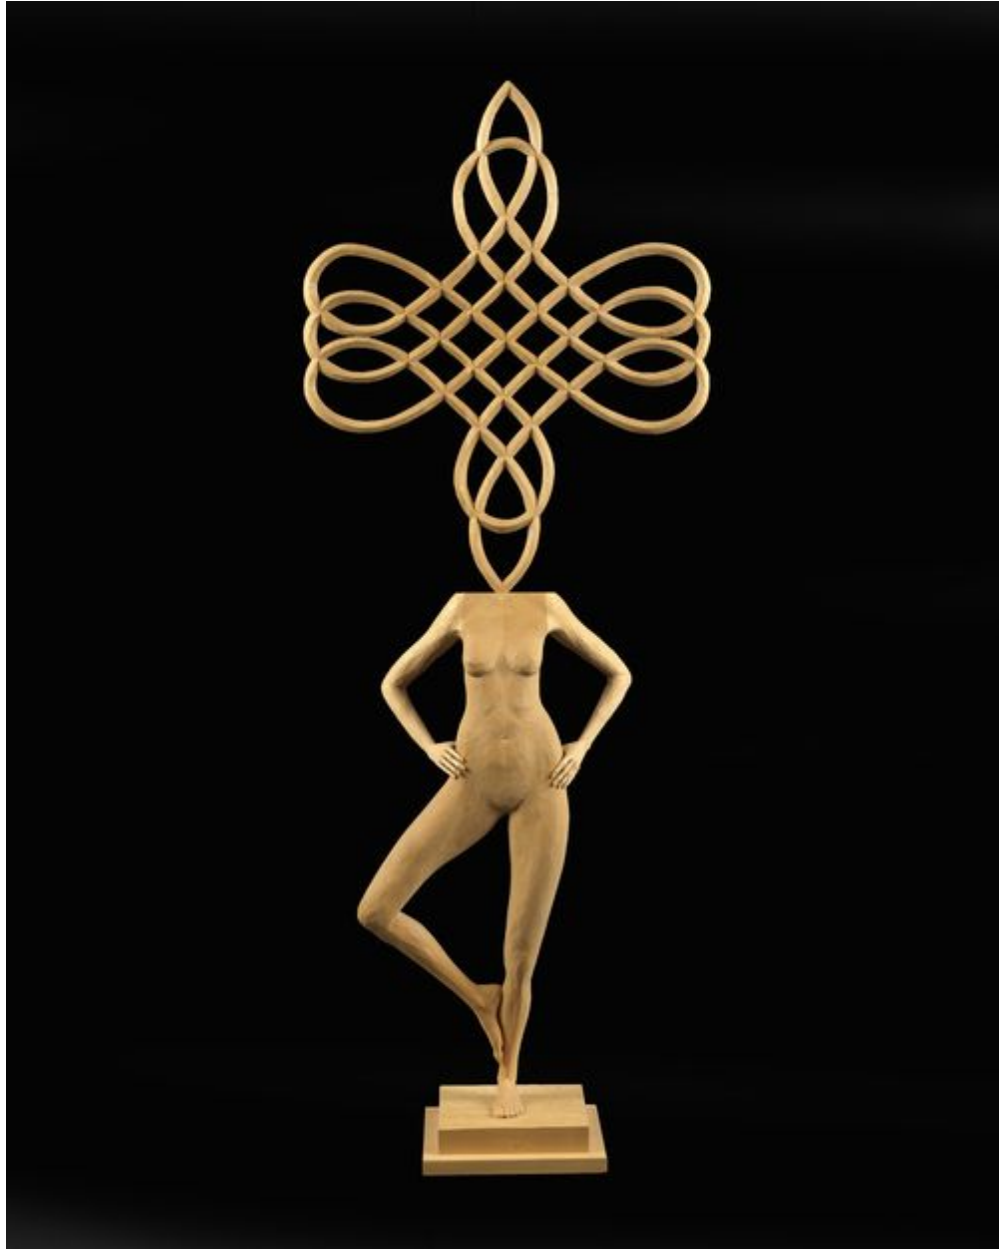

# ROBISCHON

JOHN BUCK, *Kenya*  
Jelutong wood, 69 1/2 x 27 x 9 in. (176.5 x 68.6 x 22.9 cm)  
BUCK118