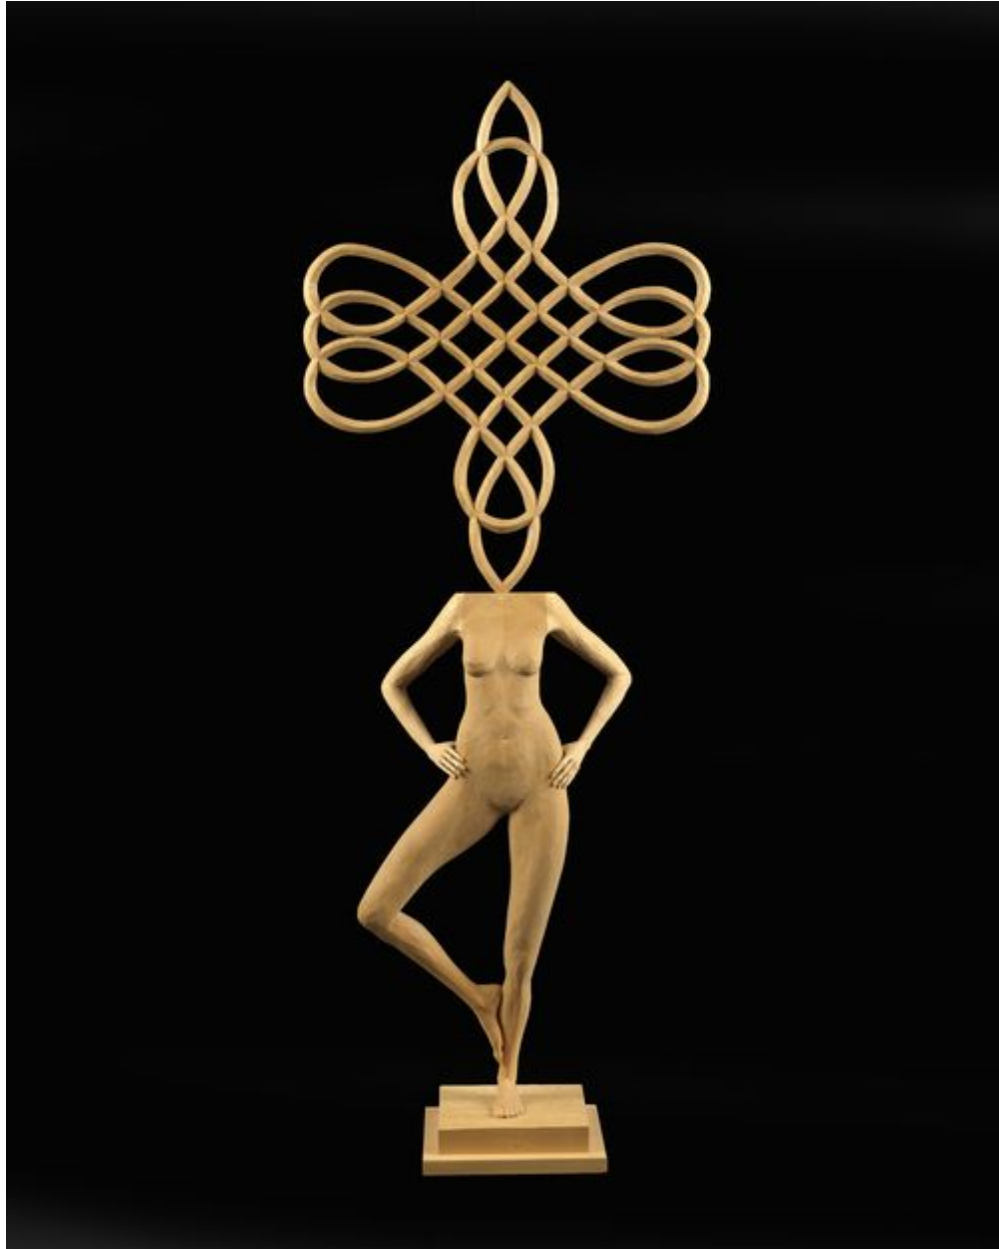

ROBISCHON

JOHN BUCK, *Kenya*
Jelutong wood, 69 1/2 x 27 x 9 in. (176.5 x 68.6 x 22.9 cm)
BUCK118