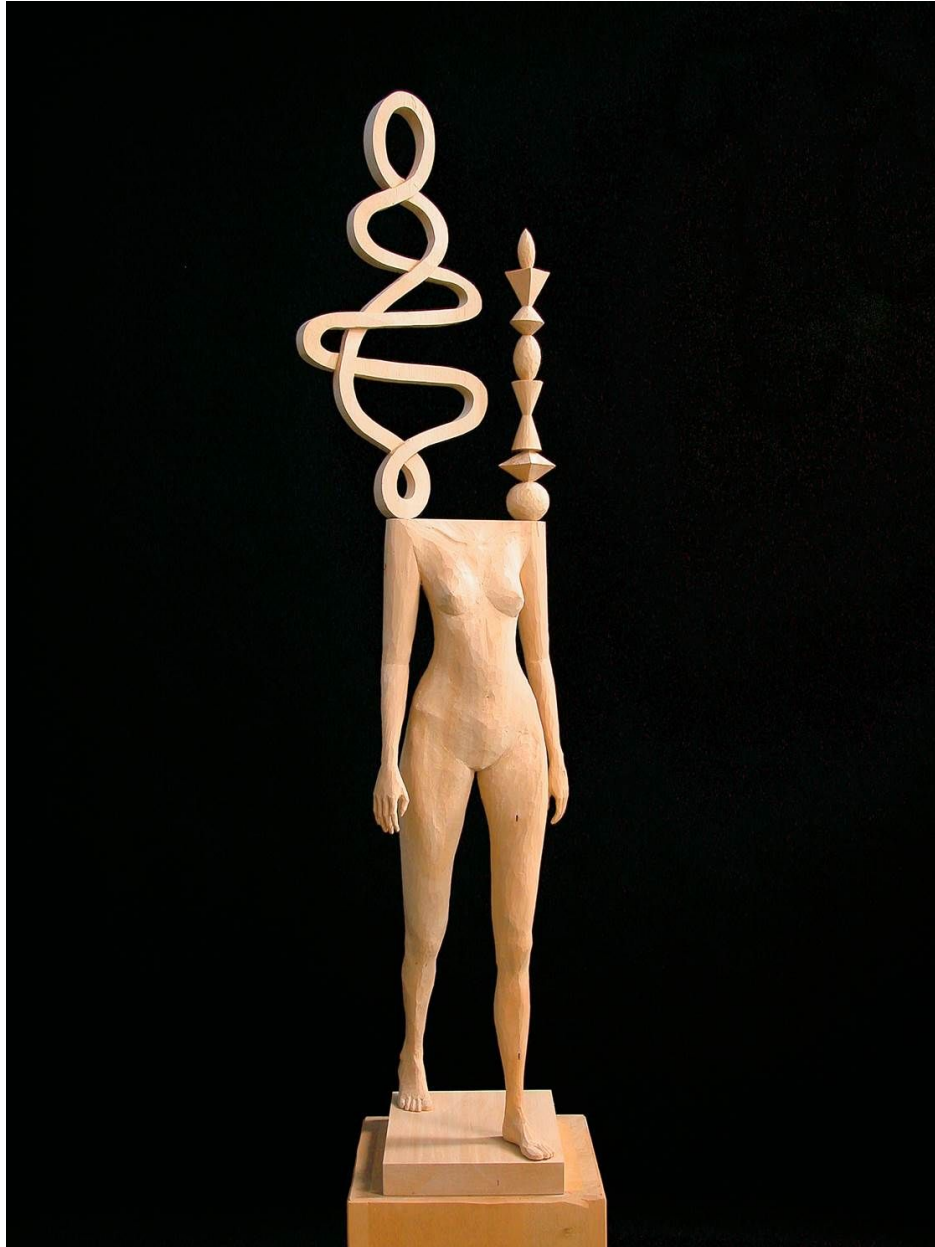

ROBISCHON

JOHN BUCK, *Oconomowoc*
Jelutong wood, 55 1/4 x 35 1/2 x 11 in. (140.3 x 90.2 x 27.9
cm)
BUCK117